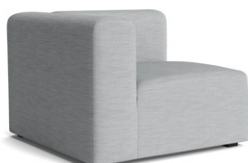

1862 | Corner
Left

W93 x D93 x H67 cm
Seat H40 cm