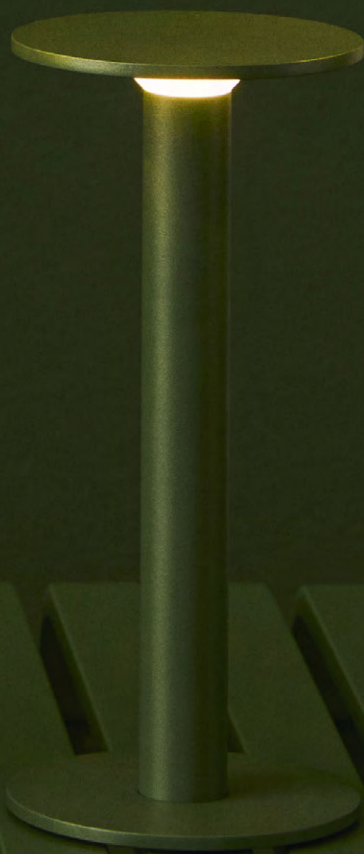

Elementair Chair | Cream white
Terrazzo Table Round | Sky grey
Pao Portable Lamp | Cream white

Host Portable Lamp Collection

Host Portable Lamp

A compact, portable lamp designed to provide light without drawing focus to itself. Its slim profile takes up little space, while the downward cast of light gently illuminates the surface beneath it. An integrated magnet in the base allows attachment to metal surfaces, and a flat steel base is included for use on non-magnetic surfaces. Lightweight and rechargeable via USB-C, it offers cordless flexibility and effortless mobility. Available in various heights and colour options, it works equally well on its own or arranged in groups, making it suited to everything from intimate settings to shared spaces.

Host Portable Lamp 300 | Iron red

Host Portable Lamp 220 & 300 | Iron red

Host Portable Lamp 220 & 300 | Olive

Parade Portable Lamp Collection

Parade Portable Lamp

Design by Jonas Trampedach and Viola Heyn

Parade Portable Lamp features a distinctive geometric shape that changes the lamp's expression whichever angle it is turned. Comprising a square base and arched top in coloured glass, the light source and battery are concealed inside, creating a compact, independent unit that is easy to move around. Carefully selected sizes and colours complement each other in height and tone, making the lights equally appealing as a group, a single lamp, or as a sculptural ornament without the light switched on. Available in different sizes and colours, Parade Table Portable can be moved to various rooms around the house or taken outside to create an ambient glow in gardens, on balconies, or al-fresco dining areas.