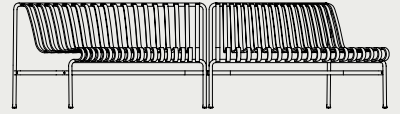

Palissade Park Dining Bench
In/Out | Starter set | Set of 2
W283 x D145 x H80 cm
SH45 cm