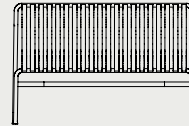

Palissade
Lounge Chair Low
W73 x D81 x H70 cm
SH38 cm

Palissade
Stool
W37 x D42 x H45 cm

Palissade
Bar Stool
W38 x D45 x H78 cm

Palissade
Bench
W120 x D42 x H45 cm

Palissade
Dining Bench
W120 x D70 x H80 cm
SH45 cm