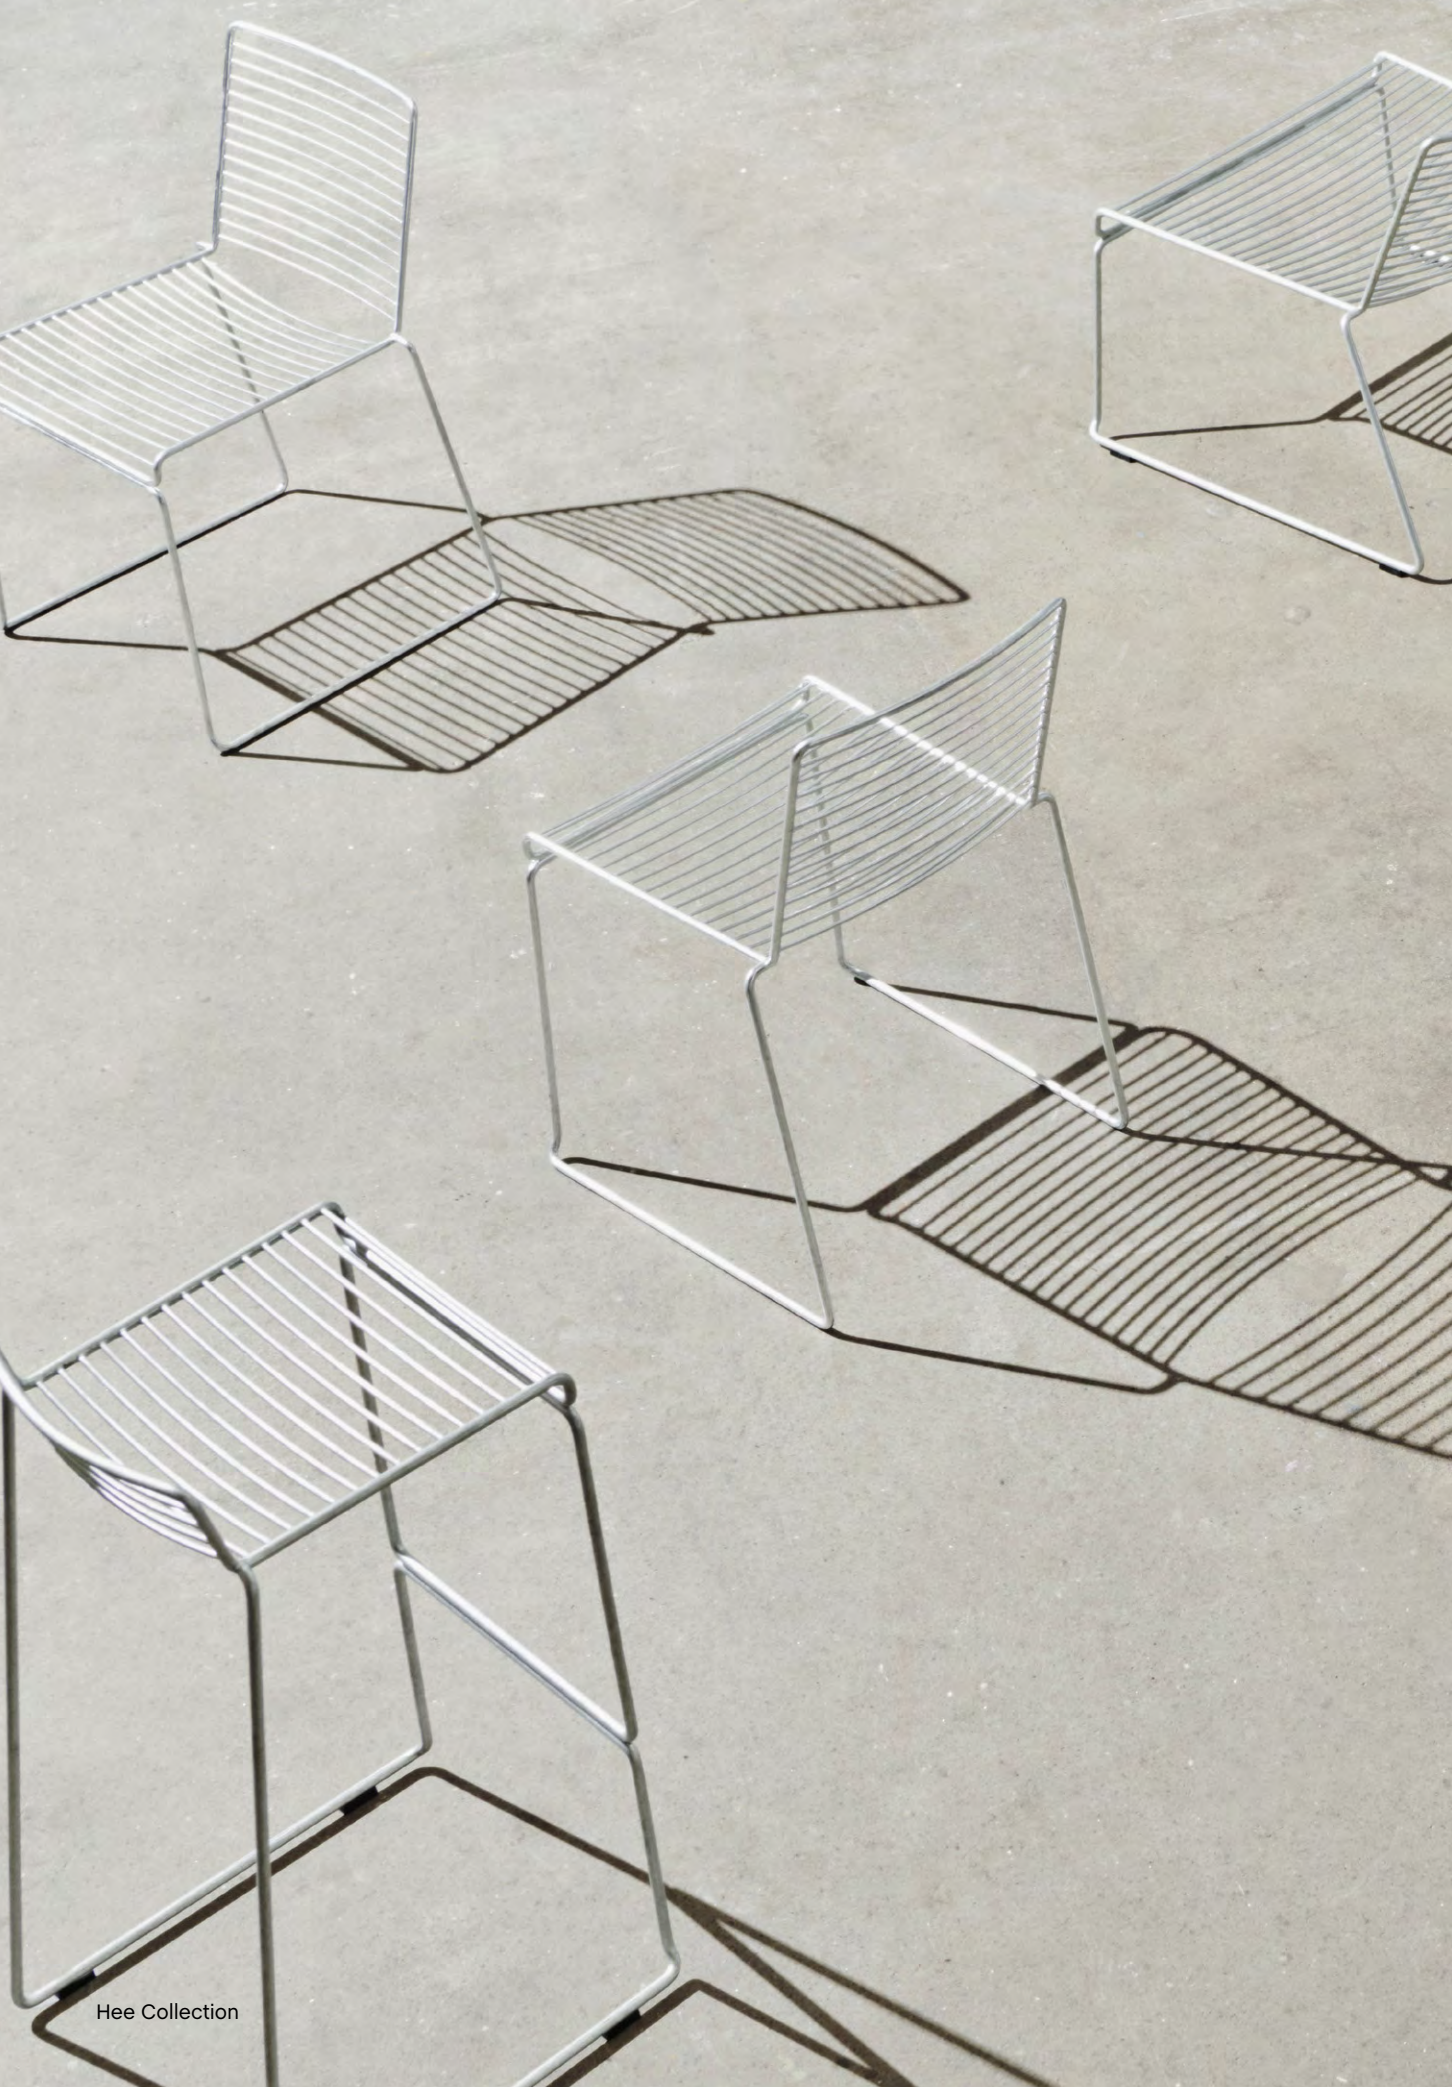

Like a line drawing, it wraps metres of metal wire into neat, straight lines in three versions: bar stool, lounge chair and dining chair. Stackable and weatherproof, the wide assortment of colours and designs make Hee suitable for numerous indoor and outdoor contexts, such as bars and restaurants, as well as public spaces and home environments.