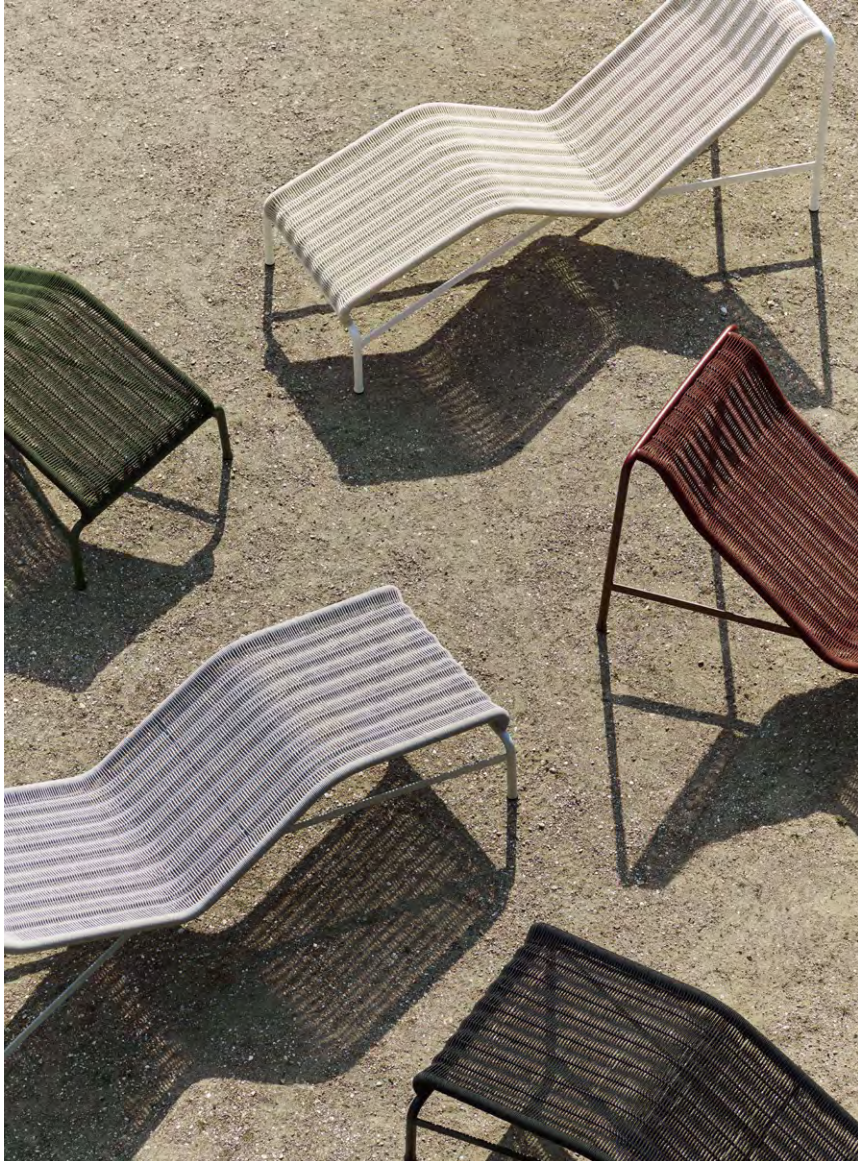

Palissade Cord Chaise Longue