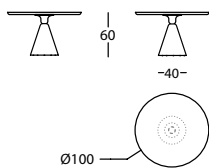

363.74.LG.FR

PION FRESNO MESA D100X60
PION ASH TABLE D100X60
PION FRÈNE TABLE D100X60

0,21 m³ / 2 Pack. / 44,0 kg