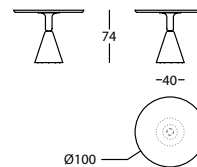

363.74.LH.FR

PION FRESNO MESA D100X74
PION ASH TABLE D100X74
PION FRÈNE TABLE D100X74

0,27 m³ / 2 Pack. / 45,0 kg