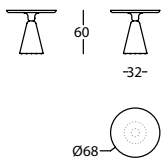

363.74.GG.FR

PION FRESNO MESA D68X60
PION ASH TABLE D68X60
PION FRÈNE TABLE D68X60

0,15 m³ / 2 Pack. / 32,0 kg