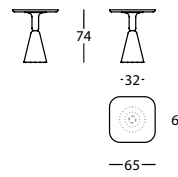

0,15 m³ / 2 Pack. / 19,0 kg

363.74.GG.FR

PION FRESNO MESA D68X60
PION ASH TABLE D68X60
PION FRÈNE TABLE D68X60

0,15 m³ / 2 Pack. / 32,0 kg

363.74.KG.FR

PION FRESNO MESA D90X60
PION ASH TABLE D90X60
PION FRÈNE TABLE D90X60

0,18 m³ / 2 Pack. / 39,0 kg

363.74.LG.FR

PION FRESNO MESA D100X60
PION ASH TABLE D100X60
PION FRÈNE TABLE D100X60

0,21 m³ / 2 Pack. / 44,0 kg

363.74.NG.FR

PION FRESNO MESA D120X60
PION ASH TABLE D120X60
PION FRÈNE TABLE D120X60

0,26 m³ / 2 Pack. / 52,0 kg

363.74.GGH.FR

PION FRESNO MESA 65X65X74
PION ASH TABLE 65X65X74
PION FRÈNE TABLE 65X65X74

0,21 m³ / 2 Pack. / 33,0 kg

363.74.GH.FR

PION FRESNO MESA D68X74
PION ASH TABLE D68X74
PION FRÈNE TABLE D68X74