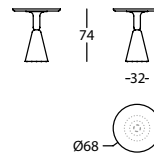

0,18 m³ / 2 Pack. / 39,0 kg

363.74.LG.FR

PION FRESNO MESA D100X60
PION ASH TABLE D100X60
PION FRÈNE TABLE D100X60

0,21 m³ / 2 Pack. / 44,0 kg

363.74.NG.FR

PION FRESNO MESA D120X60
PION ASH TABLE D120X60
PION FRÈNE TABLE D120X60

0,26 m³ / 2 Pack. / 52,0 kg

363.74.GGH.FR

PION FRESNO MESA 65X65X74
PION ASH TABLE 65X65X74
PION FRÈNE TABLE 65X65X74

0,21 m³ / 2 Pack. / 33,0 kg

363.74.GH.FR

PION FRESNO MESA D68X74
PION ASH TABLE D68X74
PION FRÈNE TABLE D68X74