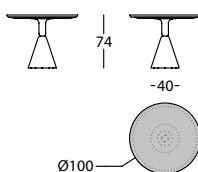

363.74.LH.A6

PION PETRA MESA D100X74
PION PETRA TABLE D100X74
PION PETRA TABLE D100X74

0,29 m² / 2 Pack. / 78,0 kg