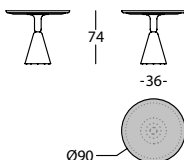

363.74.LG.A6

PION PETRA MESA D100X60
PION PETRA TABLE D100X60
PION PETRA TABLE D100X60

0,26 m² / 2 Pack. / 77,0 kg

363.74.GH.A6

PION PETRA MESA D68X74
PION PETRA TABLE D68X74
PION PETRA TABLE D68X74

0,22 m² / 2 Pack. / 52,0 kg