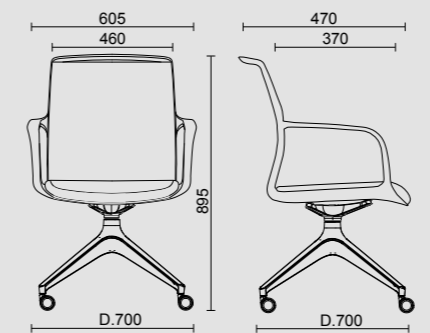

**Finish and options**

			
Plastic structure and base			
Back upholstery			
Seat upholstery			
Integrated armrest			
Swivelling seat			
Fixed Height			
Height adjustment			
Tilting system with gradual rocking			

**Certifications**

**Dimensions**

Visitor Chair

Meeting Chair 4-stars

Meeting Chair 5-stars

Meeting Chair 4-stars

**Sitland spa**  
via Cà Silvestre 52  
36024 Nanto, Vicenza - Italia  
t +39 0444 637 100  
info@sitland.com  
www.sitland.com