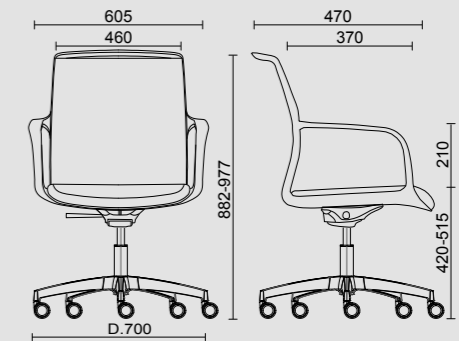

**Certifications**

**Dimensions**

Visitor Chair

Meeting Chair 4-stars

Meeting Chair 5-stars

Meeting Chair 4-stars

**Sitland spa**  
via Cà Silvestre 52  
36024 Nanto, Vicenza - Italia  
t +39 0444 637 100  
info@sitland.com  
www.sitland.com