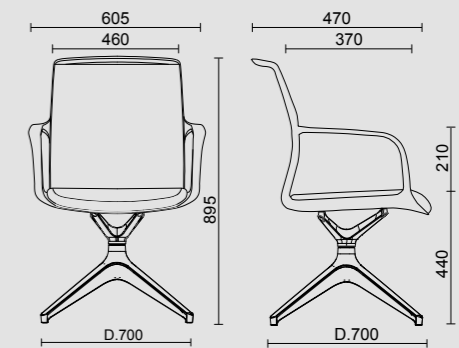

**Certifications**

**Dimensions**

Visitor Chair

Meeting Chair 4-stars

Meeting Chair 5-stars

Meeting Chair 4-stars

**Sitland spa**  
via Cà Silvestre 52  
36024 Nanto, Vicenza - Italia  
t +39 0444 637 100  
info@sitland.com  
www.sitland.com