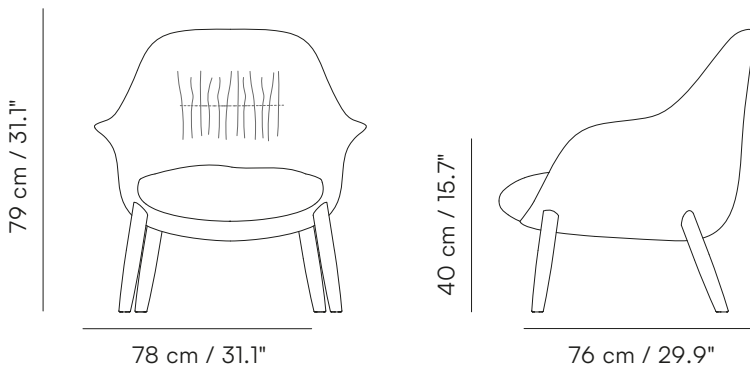

REMUS ARMCHAIR

parla*

Item Number U020070

Designed by David Fox

PRODUCT SPECIFICATION

Frame

Moulded polyurethane body, solid beech legs

Seat & Back

Upholstered seat and back

Finish

Available in multiple stain colours

PRODUCT DIMENSIONS

W:78 D:76 H:79 SH:40

TECHNICAL DRAWING

PACKAGING

Packaging Type

Wooden case box

Packaging Measurement

L:75 X W:80 X H:85 CM

Weight Packaging

Gross/Net

23 kg/21 kg

Number of Parcels

1 pcs