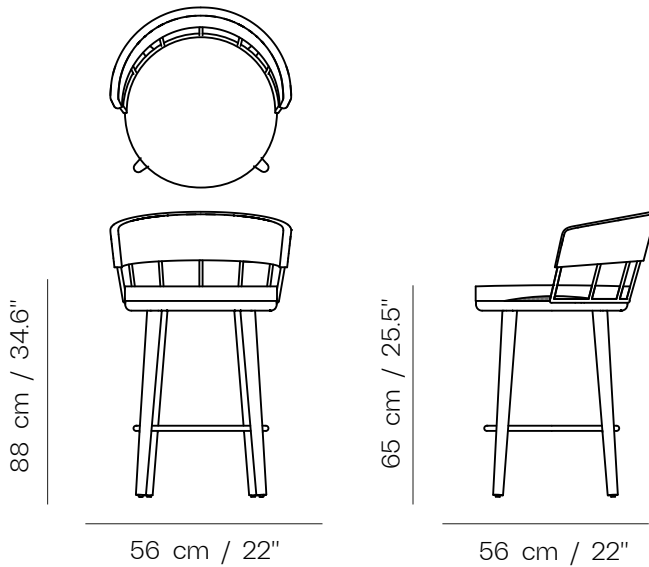

PRODUCT DIMENSIONS

W:56 D:56 H:88 SH:65

TECHNICAL DRAWING

PACKAGING

Packaging Type
Wooden case box

Packaging Measurement
L:52 X W:52 X H:110cm

Weight Packaging
13,5 kg/ 10 kg

Number of Parcels
1 pcs