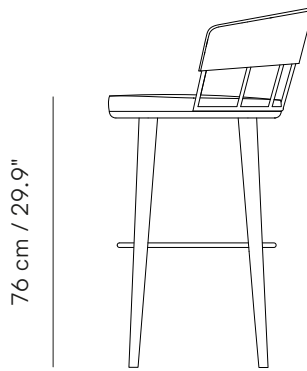

MERU L BAR STOOL

parla*

Item Number U060022
Designed by Burcu Özdamar

PRODUCT SPECIFICATION

Frame
Moulded polyurethane back with powder coated metal structure, footrest and solid beech legs

Seat & Back
Upholstered seat and back

Finish
Available in multiple stain colors
Back and footrest are available in RAL colours

PRODUCT DIMENSIONS

W:56 D:56 H:100 SH:76

TECHNICAL DRAWING

56 cm / 22"

56 cm / 22"

PACKAGING

Packaging Type
Wooden case box

Packaging Measurement
L:52 X W:52 X H:110 CM

Weight Packaging
Gross/Net
13,5 kg/10 kg

Number of Parcels
1 pcs

COMPANY CERTIFICATIONS

ISO 14001
Environmental management system

ISO 45001
Occupational health and safety