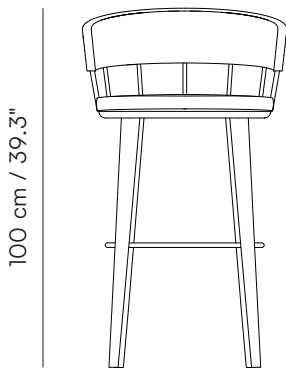

MERU L BAR STOOL

parla*

Item Number U060022
Designed by Burcu Özdamar

PRODUCT SPECIFICATION

Frame
Moulded polyurethane back with powder coated metal structure, footrest and solid beech legs

Seat & Back
Upholstered seat and back

Finish
Available in multiple stain colors
Back and footrest are available in RAL colours

PRODUCT DIMENSIONS

W:56 D:56 H:100 SH:76

TECHNICAL DRAWING

56 cm / 22"

56 cm / 22"

PACKAGING

Packaging Type
Wooden case box

Packaging Measurement
L:52 X W:52 X H:110 CM

Weight Packaging
Gross/Net
13,5 kg/10 kg

Number of Parcels
1 pcs

COMPANY CERTIFICATIONS

ISO 14001
Environmental management system

ISO 45001
Occupational health and safety