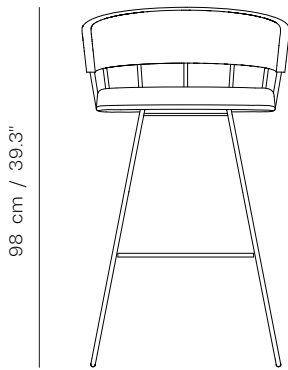

MERU BAR STOOL

parla*

Item Number U060021
Designed by Burcu Özdamar

PRODUCT SPECIFICATION

Frame
Moulded polyurethane back with powder coated metal structure

Seat & Back
Upholstered seat and back

Finish
Available in RAL colours

PRODUCT DIMENSIONS

W:56 D:56 H:98 SH:76

TECHNICAL DRAWING

56 cm / 16.9"

56 cm / 20.4"

PACKAGING

Packaging Type
Wooden case box

Packaging Measurement
L:52 X W:52 X H:110 CM