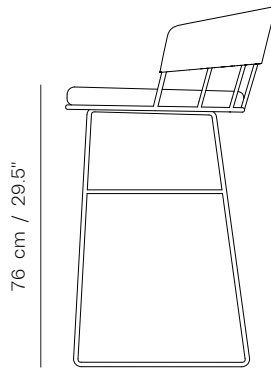

MERU BAR STOOL

parla*

Item Number U060021
Designed by Burcu Özdamar

PRODUCT SPECIFICATION

Frame
Moulded polyurethane back with powder coated metal structure

Seat & Back
Upholstered seat and back

Finish
Available in RAL colours

PRODUCT DIMENSIONS

W:56 D:56 H:98 SH:76

TECHNICAL DRAWING

56 cm / 16.9"

56 cm / 20.4"

PACKAGING

Packaging Type
Wooden case box

Packaging Measurement
L:52 X W:52 X H:110 CM