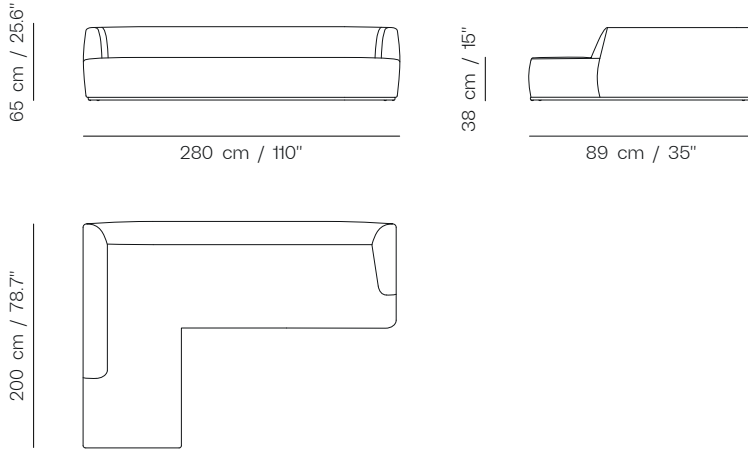

ESTIVAL L SOFA

parla*

Item Number U0300056 (Left) / U0300055 (Right)
Designed by Parla Studio

PRODUCT SPECIFICATION

Frame
Plywood and solid beech structure, powder coated metal base

Seat & Back
Upholstered seat, back and cushions

Finish
Available in RAL colours expansion available for Left or Right directions

PRODUCT DIMENSIONS

W:280+200 D:89 H:65 SH:38

TECHNICAL DRAWING

PACKAGING

Packaging Type
Wooden case box

Packaging Measurement
L:210 X W:95 X H:75 CM+
L:290 X W:95 X H:75 CM