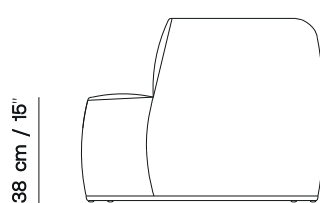

ESTIVAL ARMCHAIR

parla*

Item Number U020024
Designed by Parla Studio

PRODUCT SPECIFICATION

Frame
Plywood and solid beech structure, powder coated metal base

Seat & Back
Upholstered seat, back and cushions

Finish
Available in RAL colours

PRODUCT DIMENSIONS

W:100 D:89 H:65 SH:38

TECHNICAL DRAWING

100 cm / 39.4"

89 cm / 35"

PACKAGING

Packaging Type
Wooden case box

Packaging Measurement
L:105 X W:100 X H:70 CM