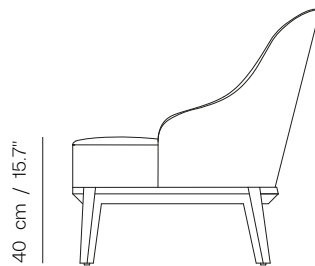

75 cm / 29.5"

PACKAGING

Packaging Type
Wooden case box

Packaging Measurement
L:75 X W:80 X H:85 CM

Weight Packaging
21 kg/17 kg

Number of Parcels
1 pcs

COMPANY CERTIFICATIONS

ISO 14001
Environmental management system

ISO 45001
Occupational health and safety

ISO 9001
International organization for standardization assessment

FSC
Forest stewardship council

parla*

İstanbul Showroom - Bareli İş Merkezi, Ayazmadere Cad. Pazar Sok. No:2-4 Beşiktaş 34349 İstanbul/Turkey
istanbul@parladesign.com - Tel: +90 212 216 61 63 - 64