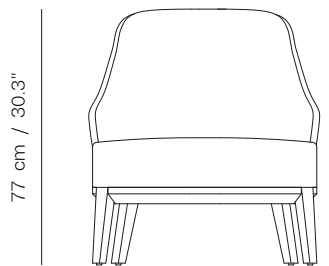

TECHNICAL DRAWING

70 cm / 27.5"