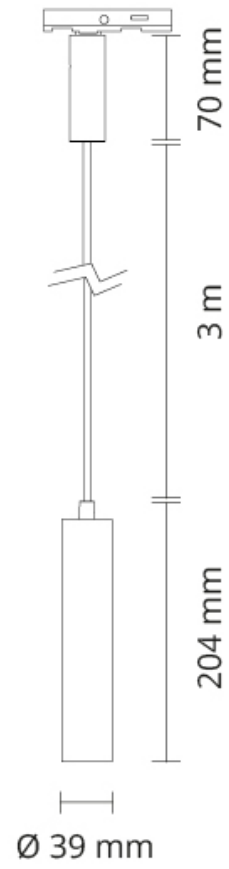

Zip Tube Micro Pendant

For line drawing dimensions please see each single article codes on next page