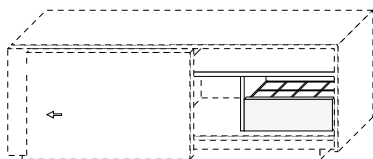

**cassettone portabottiglie in alluminio
comprensivo di ripiano in legno dx o sx.**
/aluminium bottle holder drawer including
wooden shelf, right or left.