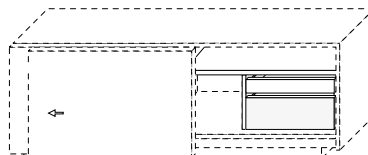

Black varnished support base.

DIMENSIONI

/SIZE

L 2010 / W 79 1/8"

P 486 / D 19 1/8"

H 715 / H 28 1/8"

PRESOTTO

**cassetto e cassettone in alluminio
comprensivo di ripiano in legno dx o sx**
/aluminium drawer and jambo drawer including wooden
shelves, right or left.