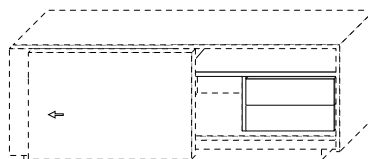

Black varnished support base.

DIMENSIONI

/SIZE

L 2010 / W 79 1/8"

P 486 / D 19 1/8"

H 715 / H 28 1/8"

PRESOTTO

**cassetto e cassettone in alluminio
comprensivo di ripiano in legno dx o sx**
/aluminium drawer and jambo drawer including wooden
shelves, right or left.

P

**cassettone portabottiglie in alluminio
comprensivo di ripiano in legno dx o sx.**
/aluminium bottle holder drawer including
wooden shelf, right or left.

2 cassetti legno
/2 wooden drawers, right or left.