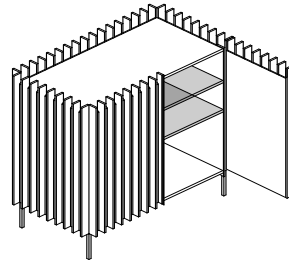

con ripiani in vetro
/with glass shelves