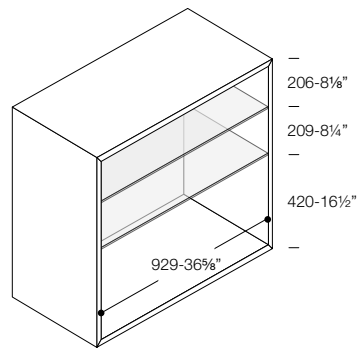

con ripiani in vetro
/with glass shelves