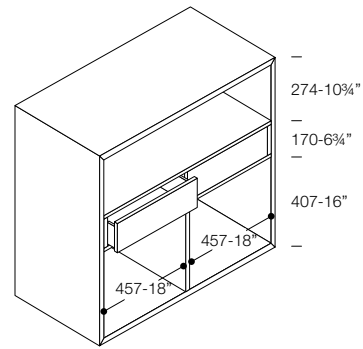

con cassetti legni
/with wooden drawers

P