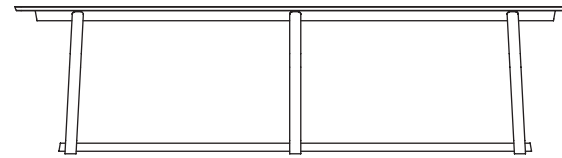

Dimensions (in mm)

Theo table round
diameter **750**
height **740**

Theo table round
diameter **900/1050/1200**
height **740**

Theo table square
width/depth **750 x 750**
width/depth **900 x 900**
height **740**

Theo table rectangle
width/depth **1400 x 750**
width/depth **1800 x 750**
width/depth **1800 x 900**
height **740**

Theo table rectangle
width/depth **2400 x 750**
width/depth **2700 x 900**
width/depth **3000 x 1000**
height **740**

Colours shown are indicative only and for reference. Please check RAL/BS swatches for precise colours.

THEO TABLE

Typical modular layouts

Dimensions (in mm)

← Grain direction

750 Ø round

900 Ø / 1050 Ø / 1200 Ø rounds

750 x 750 / 900 x 900 squares

1400 x 750 Seats 4

1800 x 750 Seats 6

2400 x 750 Seats 8

1800 x 900 Seats 6 - 8

2700 x 900 Seats 8 - 10

3000 x 1000 Seats 8 - 10

THEO TABLE