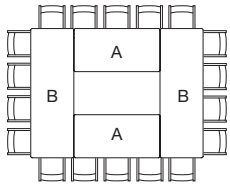

Dimensions (in mm)

Theo table round
diameter **750**
height **740**

Theo table round
diameter **900/1050/1200**
height **740**

Theo table square
width/depth **750 x 750**
width/depth **900 x 900**
height **740**

Theo table rectangle
width/depth **1400 x 750**
width/depth **1800 x 750**
width/depth **1800 x 900**
height **740**

Theo table rectangle
width/depth **2400 x 750**
width/depth **2700 x 900**
width/depth **3000 x 1000**
height **740**

Colours shown are indicative only and for reference. Please check RAL/BS swatches for precise colours.

THEO TABLE

Typical modular layouts

Dimensions (in mm)

← Grain direction

750 Ø round

900 Ø / 1050 Ø / 1200 Ø rounds

750 x 750 / 900 x 900 squares

1400 x 750 Seats 4

1800 x 750 Seats 6

2400 x 750 Seats 8

1800 x 900 Seats 6 - 8

2700 x 900 Seats 8 - 10

3000 x 1000 Seats 8 - 10

THEO TABLE