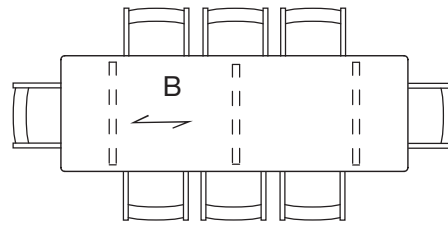

Colours shown are indicative only and for reference. Please check RAL/BS swatches for precise colours.

THEO TABLE

Typical modular layouts

Dimensions (in mm)

← Grain direction

750 Ø round

900 Ø / 1050 Ø / 1200 Ø rounds

750 x 750 / 900 x 900 squares

1400 x 750 Seats 4

1800 x 750 Seats 6

2400 x 750 Seats 8

1800 x 900 Seats 6 - 8

2700 x 900 Seats 8 - 10

3000 x 1000 Seats 8 - 10

THEO TABLE