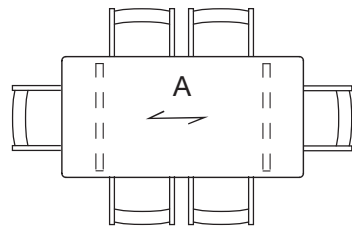

Colours shown are indicative only and for reference. Please check RAL/BS swatches for precise colours.

THEO TABLE

Typical modular layouts

Dimensions (in mm)

← Grain direction

750 Ø round

900 Ø / 1050 Ø / 1200 Ø rounds

750 x 750 / 900 x 900 squares

1400 x 750 Seats 4

1800 x 750 Seats 6

2400 x 750 Seats 8

1800 x 900 Seats 6 - 8

2700 x 900 Seats 8 - 10

3000 x 1000 Seats 8 - 10

THEO TABLE