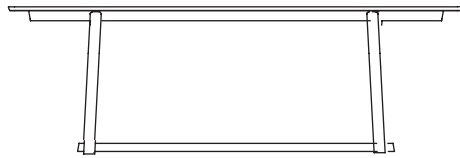

Dimensions (in mm)

Theo table round
diameter **750**
height **740**

Theo table round
diameter **900/1050/1200**
height **740**

Theo table square
width/depth **750 x 750**
width/depth **900 x 900**
height **740**

Theo table rectangle
width/depth **1400 x 750**
width/depth **1800 x 750**
width/depth **1800 x 900**
height **740**

Theo table rectangle
width/depth **2400 x 750**
width/depth **2700 x 900**
width/depth **3000 x 1000**
height **740**

Colours shown are indicative only and for reference. Please check RAL/BS swatches for precise colours.

THEO TABLE

Typical modular layouts

Dimensions (in mm)

← Grain direction

750 Ø round

900 Ø / 1050 Ø / 1200 Ø rounds

750 x 750 / 900 x 900 squares

1400 x 750 Seats 4

1800 x 750 Seats 6

2400 x 750 Seats 8

1800 x 900 Seats 6 - 8

2700 x 900 Seats 8 - 10

3000 x 1000 Seats 8 - 10

THEO TABLE