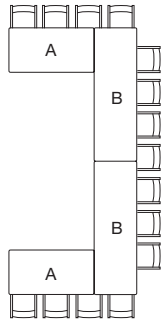

Dimensions (in mm)

Theo table round
diameter **750**
height **740**

Theo table round
diameter **900/1050/1200**
height **740**

Theo table square
width/depth **750 x 750**
width/depth **900 x 900**
height **740**

Theo table rectangle
width/depth **1400 x 750**
width/depth **1800 x 750**
width/depth **1800 x 900**
height **740**

Theo table rectangle
width/depth **2400 x 750**
width/depth **2700 x 900**
width/depth **3000 x 1000**
height **740**

Colours shown are indicative only and for reference. Please check RAL/BS swatches for precise colours.

THEO TABLE

Typical modular layouts

Dimensions (in mm)

← Grain direction

750 Ø round

900 Ø / 1050 Ø / 1200 Ø rounds

750 x 750 / 900 x 900 squares

1400 x 750 Seats 4

1800 x 750 Seats 6

2400 x 750 Seats 8

1800 x 900 Seats 6 - 8

2700 x 900 Seats 8 - 10

3000 x 1000 Seats 8 - 10

THEO TABLE