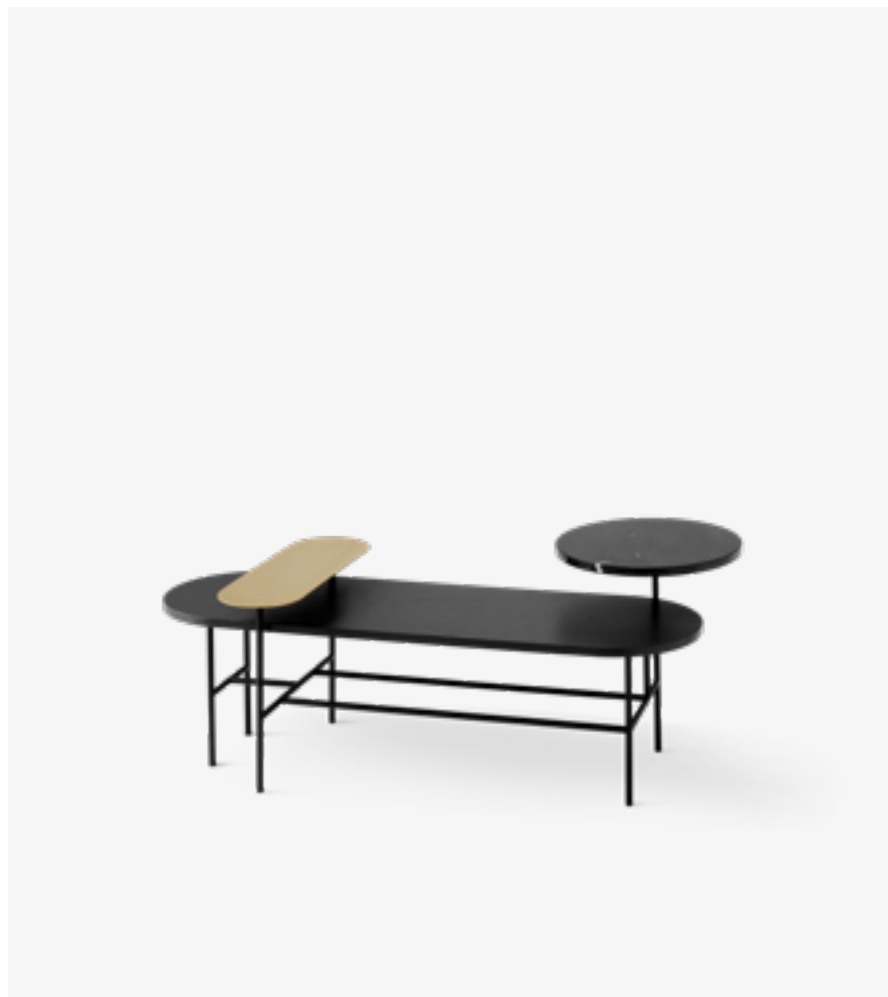

D: 123cm / 48.4in
W: 69cm / 27.2in

Palette^{JH7}

Jaime Hayon

2015

Product category

Lounge table

Environment

Indoor

Material

Brass, Nero Marquina marble, Black Lacquered Ash veneer

Production process

The base is made from welded and powder coated steel tubes. The table tops are made from laser cut satin polished brass, polished marble and stained ash or walnut veneer.

Gliders

The Palette tables are fitted with plastic gliders

Dimensions

D: 115.2cm / 45.4in, W: 67.8cm / 26.7in,
H: 47cm / 18.5in

Packaging dimensions

H: 50cm / 19.7in, W: 70cm / 27.5in,
L: 126cm / 49.6in

Colli quantity

1 pc

Weight

Product: 19 kg / Incl. packaging: 28.3 kg

Cleaning instructions

Please download our Material Care & Cleaning instructions through www.andtradition.com

→ Stock items

Brass, Nero Marquina, Black Lacquered Ash
Brass, Nero Marquina, Lacquered Walnut

→ Brass, Nero Marquina, Black Lacquered ash veneer

Related products

JH9

JH25