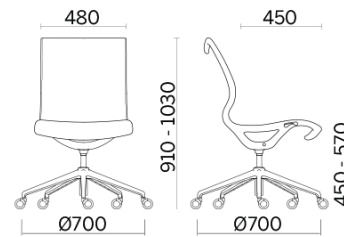

## Soul

Soul is a seat with a soft and well-defined profile, featuring a strong ergonomic and structural component. Made in a single mould, it is composed of a single-shell frame with maximum strength, built-in armrests. It can be used as a small armchair in a waiting room, or chair for meeting rooms or office areas.

## Models

Meeting 4  
star base

Meeting 4  
star base with  
armrests

Meeting 5  
star base

Meeting 5  
star base with  
armrests