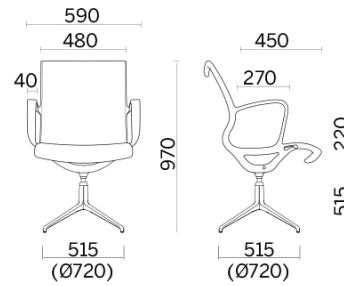

## Soul

Soul is a seat with a soft and well-defined profile, featuring a strong ergonomic and structural component. Made in a single mould, it is composed of a single-shell frame with maximum strength, built-in armrests. It can be used as a small armchair in a waiting room, or chair for meeting rooms or office areas.

## Models

Meeting 4  
star base

Meeting 4  
star base with  
armrests

Meeting 5  
star base

Meeting 5  
star base with  
armrests