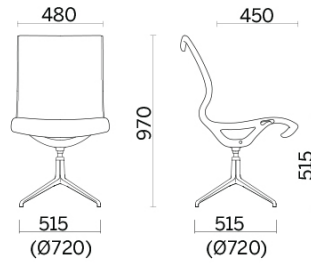

## Soul

Soul is a seat with a soft and well-defined profile, featuring a strong ergonomic and structural component. Made in a single mould, it is composed of a single-shell frame with maximum strength, built-in armrests. It can be used as a small armchair in a waiting room, or chair for meeting rooms or office areas.

## Models

Meeting 4  
star base

Meeting 4  
star base with  
armrests

Meeting 5  
star base

Meeting 5  
star base with  
armrests