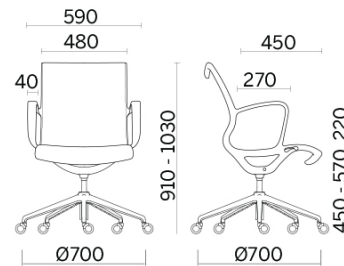

## Soul

Soul is a seat with a soft and well-defined profile, featuring a strong ergonomic and structural component. Made in a single mould, it is composed of a single-shell frame with maximum strength, built-in armrests. It can be used as a small armchair in a waiting room, or chair for meeting rooms or office areas.

## Models

Meeting 4  
star base

Meeting 4  
star base with  
armrests

Meeting 5  
star base

Meeting 5  
star base with  
armrests