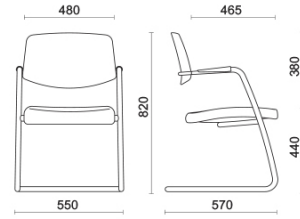

Projects

Avaya, Budapest, Hungary (2014)

BCC Sant'Elena, Padova, Italy (2013)

Vittoria Assicurazioni, Catania, Italy (2019)

Models

Sled visitor
structure
medium back

Meeting fixed
height with
medium back

Meeting
height
adjustable
medium back

Visitatore
slitta con
schienale alto

Meeting fixed
height high
back

Meeting
height
adjustable
high back

Materials and colours

Upholstery

Coated fabric NX
Available colours 11

Coated fabric NX
Available colours 1