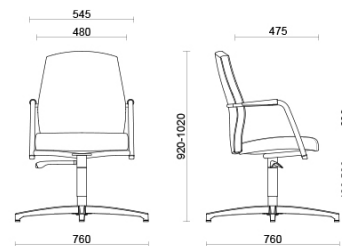

Visitatore
slitta con
schienale alto

Meeting fixed
height high
back

Meeting
height
adjustable
high back

Materials and colours

Upholstery

Coated fabric NX
Available colours 11

Coated fabric NX
Available colours 1