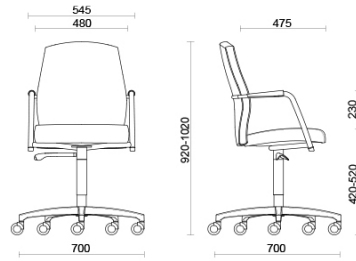

Visitatore
slitta con
schienale alto

Meeting fixed
height high
back

Meeting
height
adjustable
high back

Materials and colours

Upholstery

Coated fabric NX
Available colours 11

Coated fabric NX
Available colours 1