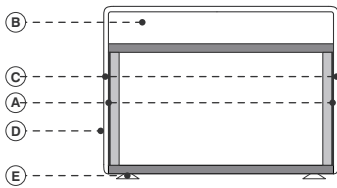

MOLECULE

Dati tecnici · Technical data · Données techniques · Technische Angaben

- Legno massiccio di faggio
- Multistrato di faggio
- A. Pannello di masonite
- B. Poliuretano espanso ignifugo indeformabile a quote differenziate
- C. Fibra di poliestere
- D. Rivestimento fisso in tessuto o pelle
- E. Acciaio
- F. MDF

- Solid beech
- Multilayered beech
- A. Masonite panels
- B. Flame-retardant undeformable polyurethane foam of different densities
- C. Polyester fibers
- D. Fixed upholstery in fabric or leather
- E. Steel
- F. MDF

- Bois de hêtre massif
- Multiplis de hêtre
- A. Panneau de particules
- B. Mousse polyuréthane expansé ignifuge indéformable à épaisseurs différenciées
- C. Fibre de polyester
- D. Revêtement pas déhoussable en tissu ou cuir
- E. Acier
- F. MDF

- Massivholz aus Buche
- Buchenschichtholz
- A. Holzfaserplatte
- B. Feuerfester formbeständige Polyurethanschaum in unterschiedlicher Dichte
- C. Polyester
- D. Unabziehbarer Bezug aus Stoff oder Leder
- E. Stahl
- F. MDF

Note · Notes · Annotation · Anmerkung

- Prodotto disponibile su misura con preventivo su richiesta
- Su richiesta attacco per connessione elettrica e USB con sovrapprezzo
- Base tavolo personalizzabile con tinta cliente
- COM: tessuto cliente (tinta unita e h.140 cm.) - campione richiesto
- COL: pelle cliente - campione richiesto
- CAT. SPECIAL: prezzo e disponibilità su richiesta

- This item can be tailor made with price on request
- Electrical connection and USB upon request with upcharge
- Table base customizable with customer's colors on request
- COM: client's fabric (plain colour and width 140 cm.) - sample required
- COL: client's leather - sample required
- CAT. SPECIAL: price and availability on request

- Collection personnalisable sur demande
- Sur demande connection électrique et USB avec surcoût
- Piètement de table personnalisable avec coloris du sur demande
- COM: tissu fourni (couleur unie et hauteur 140 cm.) - échantillon nécessaire
- COL: cuir fourni - échantillon nécessaire
- CAT. SPECIAL: prix et disponibilité sur demande

- Sonderprodukt auf Anfrage verfügbar
- Elektrische Verbindung und USB-Anschluss auf Anfrage gegen Aufpreis
- Tischgestell in Kundenfarben auf Anfrage verfügbar
- COM: Kundenstoff (einfarbig und Breite 140 cm.) - Stoffmuster nötig
- COL: Kundenleder - Ledermuster nötig
- CAT. SPECIAL: Preis und Verfügbarkeit auf Anfrage

Finiture piano tavolo · Tables top finishes · Finitions de plateau de table · Tischplatten Ausführungen

MDF Bianco (RAL 9016)
MDF White (RAL 9016)
MDF Blanc (RAL 9016)
MDF Weiß (RAL 9016)

MDF Nero (RAL 9005)
MDF Black (RAL 9005)
MDF Noir (RAL 9005)
MDF Schwarz (RAL 9005)

Finiture base tavolo · Table base finishes · Finitions de piètement de table · Tischgestell Ausführungen

Cromato lucido
Polished chrome steel
Acier chromé brillant
Stahl Chrom poliert

Nero (RAL 9005)
Black (RAL 9005)
Noir (RAL 9005)
Schwarz (RAL 9005)

Bianco (RAL 9016)
White (RAL 9016)
Blanc (RAL 9016)
Weiß (RAL 9016)

Opzione · Option · Option · Opzion