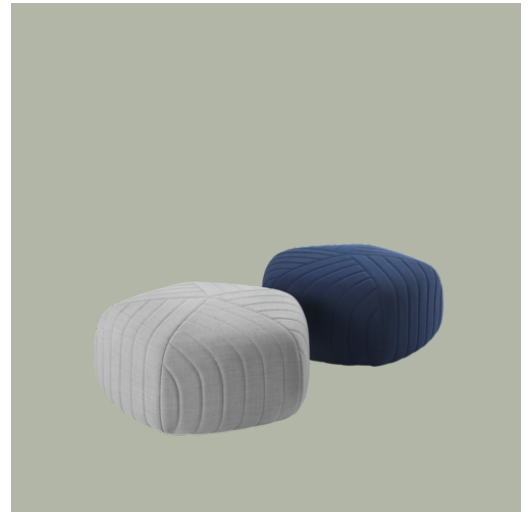

# Five Pouf

“The Five Pouf explored the possibility and tension of the pentagon shape. The design process was very much about tailoring; the quilted ribs are seemingly wrapped around the shape and enhance the dynamics of the pentagon. The quilting adds a softness to the seat, and the textiles we have chosen are very responsive to the undulating surface of the cover.”

— Anderssen & Voll

<b>Designed by</b>	Anderssen & Voll
<b>About the designer</b>	Anderssen & Voll are two thirds of the former Norway Says and among the most prominent and successful Norwegian designers. They have formerly been named both Norwegian and Scandinavian Designers of the Year in Norway and have received international awards and recognition for their work with furniture, lighting, and home accessories.
<b>Environment</b>	Indoor
<b>Country of Production</b>	Lithuania
<b>Preassembled</b>	Yes
<b>Description</b>	The Five Pouf is a versatile, easy-to-use design that is both comfortable and contemporary. With a pentagon shape and linear detailing contrasted against curved edges, the Five Pouf is a unique item that can be used as extra seating or to decorate an unused corner of any room.
<b>Material</b>	Wooden frame, wooden feet, moulded foam and upholstered with textile from Kvadrat. A wooden base is coated with moulded foam, which ensures that the pouf keeps its shape. The pouf is then topvatted to add shape to the quilt.
<b>Cleaning &amp; Care</b>	Remove non-greasy stains by carefully dabbing with a lint-free cloth or sponge wrung out in clean warm water. If necessary, clean by dabbing with soapy water. Finally, dab the surface with clean water. Finish by soaking up the moist from the upholstery using a clean dishtowel and make sure it won't dye off and finish using a hairdryer. See kvadrat.dk for further cleaning and maintenance instructions for your chosen textile.

## Dimensions

Height: 45 cm / 17.7"  
Width: 88 cm / 34.5"  
Depth: 88 cm / 34.5"  
Seat Height: 42 cm / 16.5"