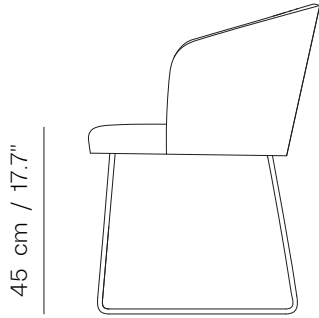

## PRODUCT DIMENSIONS

W:59 D:56 H:75 SH:45

## TECHNICAL DRAWING

59 cm / 23.2"

56 cm / 22"

## PACKAGING

Packaging Type  
Wooden case box

Packaging Measurement  
L:65 X W:60 X H:85 CM

Weight Packaging  
12 kg/10 kg

Number of Parcels  
1 pcs