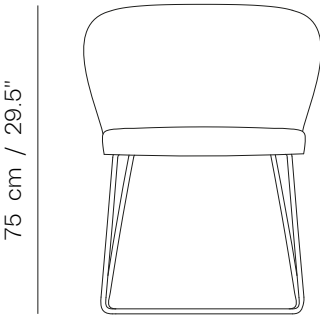

# STELLA W CHAIR

parla\*

Item Number U010111  
Designed by Betül İnci

## PRODUCT DIMENSIONS

W:59 D:56 H:75 SH:45

## TECHNICAL DRAWING

59 cm / 23.2"

56 cm / 22"

## PACKAGING

Packaging Type  
Wooden case box

Packaging Measurement  
L:65 X W:60 X H:85 CM

Weight Packaging  
12 kg/10 kg

Number of Parcels  
1 pcs