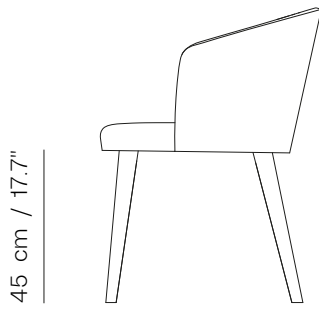

STELLA V CHAIR

parla*

Item Number U010109
Designed by Betül İnci

PRODUCT SPECIFICATION

Frame
Oak veneer plywood back and solid beech legs

Seat & Back
Upholstered seat and inner back

Finish
Available in multiple stain colours

PRODUCT DIMENSIONS

W:59 D:56 H:75 SH:45

TECHNICAL DRAWING

59 cm / 23.2"

56 cm / 22"

PACKAGING

Packaging Type
Wooden case box

Packaging Measurement
L:65 X W:60 X H:85 CM