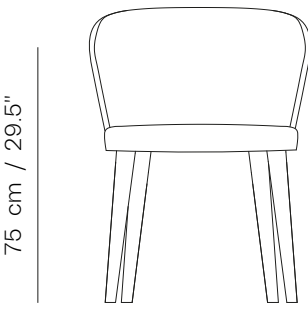

STELLA V CHAIR

parla*

Item Number U010109
Designed by Betül İnci

PRODUCT SPECIFICATION

Frame
Oak veneer plywood back and solid beech legs

Seat & Back
Upholstered seat and inner back

Finish
Available in multiple stain colours

PRODUCT DIMENSIONS

W:59 D:56 H:75 SH:45

TECHNICAL DRAWING

59 cm / 23.2"

56 cm / 22"

PACKAGING

Packaging Type
Wooden case box

Packaging Measurement
L:65 X W:60 X H:85 CM