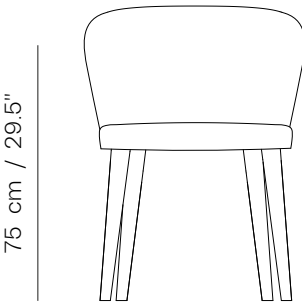

STELLA CHAIR

parla*

Item Number U010107
Designed by Betül İnci

PRODUCT SPECIFICATION

Frame
Plywood back and solid beech legs

Seat & Back
Upholstered seat and back

Finish
Available in multiple stain colours

PRODUCT DIMENSIONS

W:59 D:56 H:75 SH:45

TECHNICAL DRAWING

59 cm / 23.2"

56 cm / 22"

PACKAGING

Packaging Type
Wooden case box

Packaging Measurement
L:65 X W:60 X H:85 CM

Weight Packaging
12,5 kg/10 kg