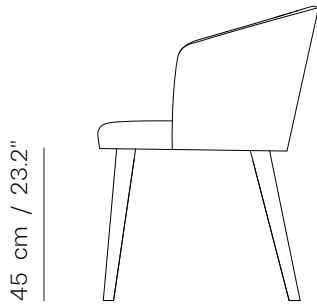

STELLA CHAIR

parla*

Item Number U010107
Designed by Betül İnci

PRODUCT SPECIFICATION

Frame
Plywood back and solid beech legs

Seat & Back
Upholstered seat and back

Finish
Available in multiple stain colours

PRODUCT DIMENSIONS

W:59 D:56 H:75 SH:45

TECHNICAL DRAWING

59 cm / 23.2"

56 cm / 22"

PACKAGING

Packaging Type
Wooden case box

Packaging Measurement
L:65 X W:60 X H:85 CM

Weight Packaging
12,5 kg/10 kg