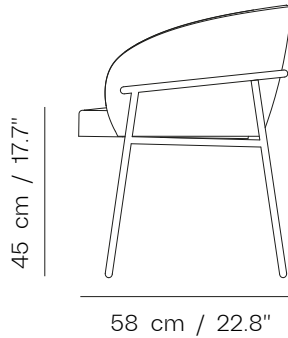

## PRODUCT DIMENSIONS

W:62 D:58 H:75 SH:45

## PACKAGING

Packaging Type  
Wooden case box

Packaging Measurement  
L:65 X W:60 X H:85 CM

Weight Packaging  
12 kg/10 kg

Number of Parcels  
1 pcs