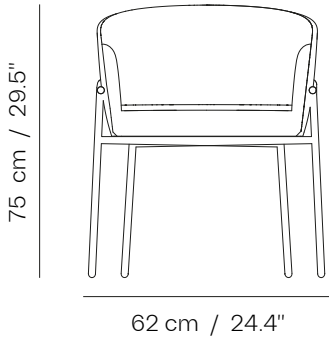

## PRODUCT DIMENSIONS

W:62 D:58 H:75 SH:45

## PACKAGING

Packaging Type  
Wooden case box

Packaging Measurement  
L:65 X W:60 X H:85 CM

Weight Packaging  
12 kg/10 kg

Number of Parcels  
1 pcs