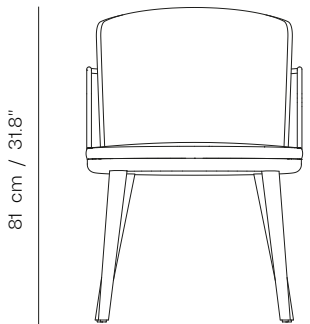

PRODUCT DIMENSIONS

W:56 D:61 H:81 SH:46

BACK BRASS DETAIL

TECHNICAL DRAWING

56 cm / 22"

61 cm / 24"

PACKAGING

Packaging Type
Wooden case box

PRODUCT DIMENSIONS

W:56 D:61 H:81 SH:46

TECHNICAL DRAWING

56 cm / 22"

61 cm / 24"

PACKAGING

Packaging Type
Wooden case box

Packaging Measurement
L:65 X W:60 X H:85 CM