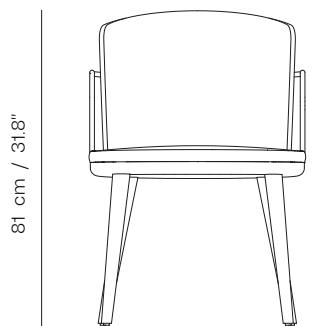

PRODUCT DIMENSIONS

W:56 D:61 H:81 SH:46

BACK BRASS DETAIL

TECHNICAL DRAWING

56 cm / 22"

61 cm / 24"

PACKAGING

Packaging Type
Wooden case box

Packaging Measurement
L:65 X W:60 X H:85 CM

Weight Packaging
14,5 kg/12 kg

Number of Parcels
1 pcs

COMPANY CERTIFICATIONS

ISO 14001
Environmental management system

ISO 45001
Occupational health and safety

ISO 9001
International organization for standardization
assessment

PRODUCT DIMENSIONS

W:56 D:61 H:81 SH:46

TECHNICAL DRAWING

56 cm / 22"

61 cm / 24"

PACKAGING

Packaging Type
Wooden case box

Packaging Measurement
L:65 X W:60 X H:85 CM