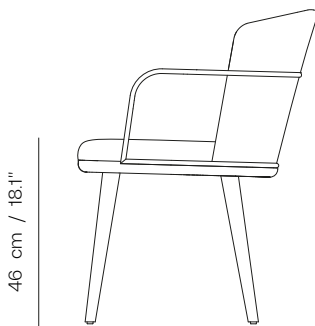

PRODUCT DIMENSIONS

W:56 D:61 H:81 SH:46

BACK BRASS DETAIL

TECHNICAL DRAWING

56 cm / 22"

61 cm / 24"

PACKAGING

Packaging Type
Wooden case box

Packaging Measurement
L:65 X W:60 X H:85 CM

Weight Packaging
14,5 kg/12 kg

Number of Parcels
1 pcs

COMPANY CERTIFICATIONS

ISO 14001
Environmental management system

ISO 45001
Occupational health and safety

ISO 9001
International organization for standardization
assessment

PRODUCT DIMENSIONS

W:56 D:61 H:81 SH:46

TECHNICAL DRAWING

56 cm / 22"

61 cm / 24"

PACKAGING

Packaging Type
Wooden case box

Packaging Measurement
L:65 X W:60 X H:85 CM