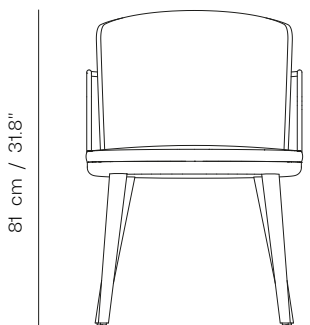

Packaging Measurement
L:65 X W:60 X H:85 CM

Weight Packaging
14,5 kg/12 kg

Number of Parcels
1 pcs

COMPANY CERTIFICATIONS

ISO 14001
Environmental management system

ISO 45001
Occupational health and safety

ISO 9001
International organization for standardization
assessment

parla*

Item Number U0100252 (Coloured Steel)
Designed by Burcu Özdamar

PRODUCT SPECIFICATION

Frame
Plywood back and solid beech legs, coloured stainless steel arm

Seat & Back
Upholstered seat and back

Finish
Available in multiple stain colours, arms available in steel colours

PRODUCT DIMENSIONS

W:56 D:61 H:81 SH:46

TECHNICAL DRAWING

56 cm / 22"

61 cm / 24"

PACKAGING

Packaging Type
Wooden case box

Packaging Measurement
L:65 X W:60 X H:85 CM