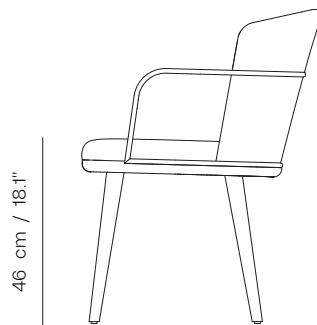

Packaging Measurement
L:65 X W:60 X H:85 CM

Weight Packaging
14,5 kg/12 kg

Number of Parcels
1 pcs

COMPANY CERTIFICATIONS

ISO 14001
Environmental management system

ISO 45001
Occupational health and safety

ISO 9001
International organization for standardization
assessment

parla*

Item Number U0100252 (Coloured Steel)
Designed by Burcu Özdamar

PRODUCT SPECIFICATION

Frame
Plywood back and solid beech legs, coloured stainless steel arm

Seat & Back
Upholstered seat and back

Finish
Available in multiple stain colours, arms available in steel colours

PRODUCT DIMENSIONS

W:56 D:61 H:81 SH:46

TECHNICAL DRAWING

56 cm / 22"

61 cm / 24"

PACKAGING

Packaging Type
Wooden case box

Packaging Measurement
L:65 X W:60 X H:85 CM