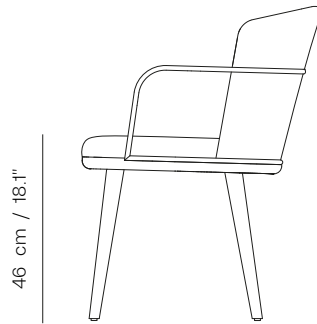

PRODUCT DIMENSIONS

W:56 D:61 H:81 SH:46

TECHNICAL DRAWING

56 cm / 22"

61 cm / 24"

PACKAGING

Packaging Type
Wooden case box

Packaging Measurement
L:65 X W:60 X H:85 CM

parla*

Item Number U010014 (Powder Coated)
Designed by Burcu Özdamar

PRODUCT SPECIFICATION

Frame
Plywood back and solid beech legs, powder coated metal arm

Seat & Back
Upholstered seat and back

Finish
Available in multiple stain colours, arms available in RAL colours