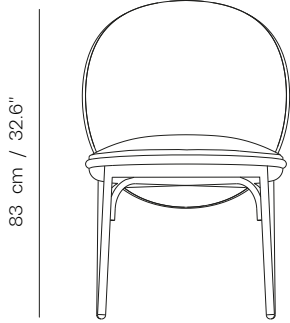

OYSTER W CHAIR

parla*

Item Number U0100267 (Coloured Steel)
Designed by Enis Altınkaynak

PRODUCT SPECIFICATION

Frame
Plywood back and coloured stainless steel legs

Seat & Back
Upholstered seat and back

Finish
Available in steel colours

PRODUCT DIMENSIONS

W:52 D:63 H:83 SH:45

TECHNICAL DRAWING

52 cm / 20.4\"/>

63 cm / 24.8\"/>

PACKAGING

Packaging Type
Wooden case box

Packaging Measurement
L:65 X W:60 X H:85 CM

PRODUCT DIMENSIONS

W:52 D:63 H:83 SH:45

TECHNICAL DRAWING

PACKAGING

Packaging Type
Wooden case box

Packaging Measurement
L:65 X W:60 X H:85 CM

Weight Packaging
Gross/Net
14,5 kg/12,5 kg

Number of Parcels
1 pcs