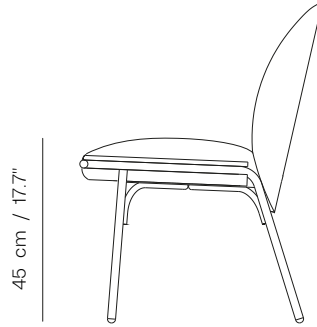

OYSTER W CHAIR

parla*

Item Number U0100267 (Coloured Steel)
Designed by Enis Altınkaynak

PRODUCT SPECIFICATION

Frame
Plywood back and coloured stainless steel legs

Seat & Back
Upholstered seat and back

Finish
Available in steel colours

PRODUCT DIMENSIONS

W:52 D:63 H:83 SH:45

TECHNICAL DRAWING

52 cm / 20.4\"/>

63 cm / 24.8\"/>

PACKAGING

Packaging Type
Wooden case box

Packaging Measurement
L:65 X W:60 X H:85 CM

PRODUCT DIMENSIONS

W:52 D:63 H:83 SH:45

TECHNICAL DRAWING

PACKAGING

Packaging Type
Wooden case box

Packaging Measurement
L:65 X W:60 X H:85 CM

Weight Packaging
Gross/Net
14,5 kg/12,5 kg

Number of Parcels
1 pcs