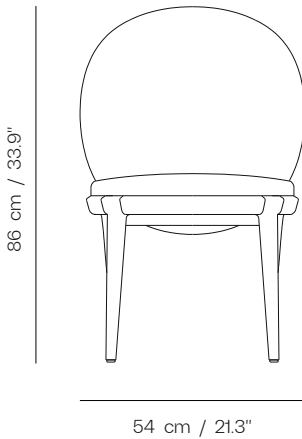

PRODUCT DIMENSIONS

W:52 D:63 H:83 SH:45

TECHNICAL DRAWING

52 cm / 20.4\"/>

63 cm / 24.8\"/>

PACKAGING

Packaging Type
Wooden case box

Packaging Measurement
L:65 X W:60 X H:85 CM

PRODUCT DIMENSIONS

W:52 D:63 H:83 SH:45

TECHNICAL DRAWING

PACKAGING

Packaging Type
Wooden case box

Packaging Measurement
L:65 X W:60 X H:85 CM

Weight Packaging
Gross/Net
14,5 kg/12,5 kg

Number of Parcels
1 pcs