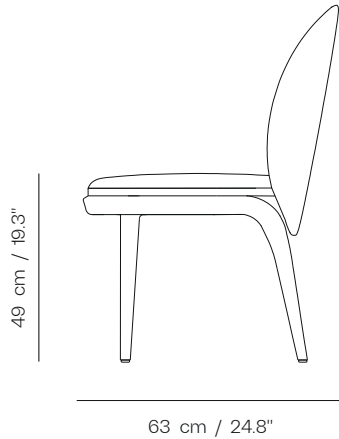

PRODUCT DIMENSIONS

W:52 D:63 H:83 SH:45

TECHNICAL DRAWING

52 cm / 20.4\"/>

63 cm / 24.8\"/>

PACKAGING

Packaging Type
Wooden case box

Packaging Measurement
L:65 X W:60 X H:85 CM

parla*

Item Number U0100268 (Powder Coated)
Designed by Enis Altinkaynak

PRODUCT SPECIFICATION

Frame
Plywood back and powder coated metal legs

Seat & Back
Upholstered seat and back

Finish
Available in RAL colours

PRODUCT DIMENSIONS

W:52 D:63 H:83 SH:45

TECHNICAL DRAWING

PACKAGING

Packaging Type
Wooden case box

Packaging Measurement
L:65 X W:60 X H:85 CM

Weight Packaging
Gross/Net
14,5 kg/12,5 kg

Number of Parcels
1 pcs