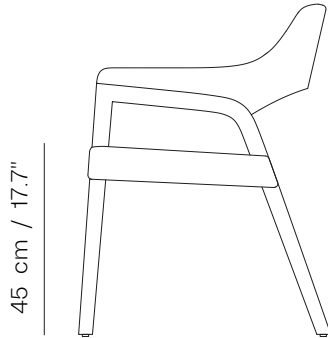

## PRODUCT DIMENSIONS

W:56 D:60 H:79 SH:45

## TECHNICAL DRAWING

56 cm / 23.6"

60 cm / 23.6"

## PACKAGING

Packaging Type  
Wooden case box

Packaging Measurement  
L:65 X W:60 X H:85 CM

Weight Packaging  
12 kg/10 kg

Number of Parcels  
1 pcs