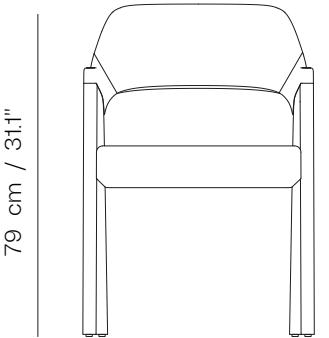

## PRODUCT DIMENSIONS

W:56 D:60 H:79 SH:45

## TECHNICAL DRAWING

56 cm / 23.6"

60 cm / 23.6"

## PACKAGING

Packaging Type  
Wooden case box

Packaging Measurement  
L:65 X W:60 X H:85 CM

Weight Packaging  
12 kg/10 kg

Number of Parcels  
1 pcs