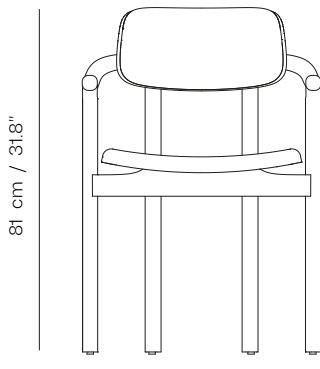

NIGIRI CHAIR

parla*

Item Number U0100282
Designed by Betül İnci

PRODUCT SPECIFICATION

Frame
Solid ash structure

Seat & Back
Upholstered seat and back

Finish
Available in multiple stain colours

PRODUCT DIMENSIONS

W:55 D:54 H:81 SH:45

TECHNICAL DRAWING

55 cm / 21.6\"/>

54 cm / 21.2\"/>

PACKAGING

Packaging Type
Wooden case box

Packaging Measurement
L:65 X W:60 X H:85 CM

Weight Packaging
12 kg/10 kg