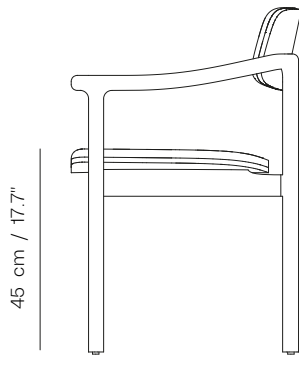

NIGIRI CHAIR

parla*

Item Number U0100282
Designed by Betül İnci

PRODUCT SPECIFICATION

Frame
Solid ash structure

Seat & Back
Upholstered seat and back

Finish
Available in multiple stain colours

PRODUCT DIMENSIONS

W:55 D:54 H:81 SH:45

TECHNICAL DRAWING

55 cm / 21.6\"/>

54 cm / 21.2\"/>

PACKAGING

Packaging Type
Wooden case box

Packaging Measurement
L:65 X W:60 X H:85 CM

Weight Packaging
12 kg/10 kg