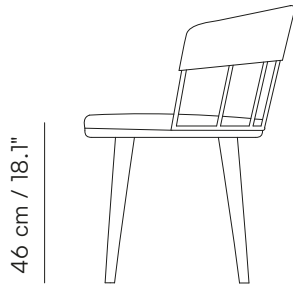

Finish
Available in multiple stain colours
Back available in RAL colours

PRODUCT DIMENSIONS

W:57 D:57 H:73 SH:46

TECHNICAL DRAWING

57 cm / 22.4"

57 cm / 22.4"

PACKAGING

Packaging Type
Wooden case box

Packaging Measurement
L:65 X W:60 X H:85 CM

Weight Packaging
Gross/Net
13 kg/11 kg

Number of Parcels
1 pcs

COMPANY CERTIFICATIONS

ISO 14001
Environmental management system

ISO 45001
Occupational health and safety