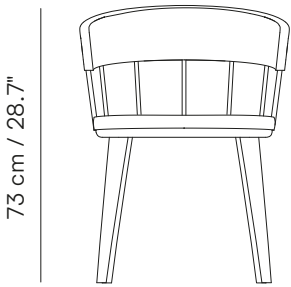

MERU L CHAIR

parla*

Item Number U010069
Designed by Burcu Özdamar

PRODUCT SPECIFICATION

Frame
Powder coated metal structure with moulded polyurethane back and solid beech structure

Seat & Back
Upholstered seat and back

Finish
Available in multiple stain colours
Back available in RAL colours

PRODUCT DIMENSIONS

W:57 D:57 H:73 SH:46

TECHNICAL DRAWING

57 cm / 22.4"

57 cm / 22.4"

PACKAGING

Packaging Type
Wooden case box