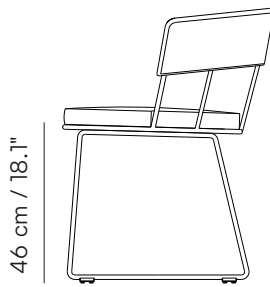

MERU CHAIR

parla*

Item Number U010068
Designed by Burcu Özdamar

PRODUCT SPECIFICATION

Frame
Powder coated metal structure with moulded polyurethane back

Seat & Back
Upholstered seat and back

Finish
Available in RAL colours

PRODUCT DIMENSIONS

W:57 D:57 H:73 SH:46

TECHNICAL DRAWING

57 cm / 22.4"

57 cm / 22.4"

PACKAGING

Packaging Type
Wooden case box

Packaging Measurement
L:65 X W:60 X H:85 CM