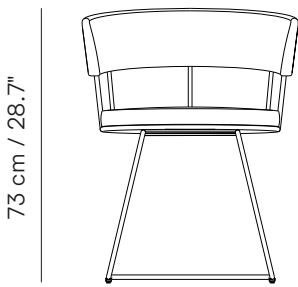

MERU CHAIR

parla*

Item Number U010068
Designed by Burcu Özdamar

PRODUCT SPECIFICATION

Frame
Powder coated metal structure with moulded polyurethane back

Seat & Back
Upholstered seat and back

Finish
Available in RAL colours

PRODUCT DIMENSIONS

W:57 D:57 H:73 SH:46

TECHNICAL DRAWING

57 cm / 22.4"

57 cm / 22.4"

PACKAGING

Packaging Type
Wooden case box

Packaging Measurement
L:65 X W:60 X H:85 CM