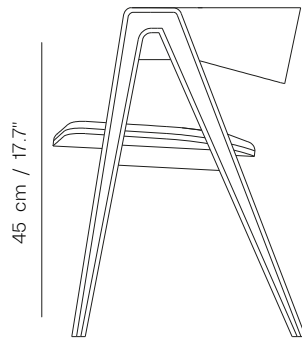

## PRODUCT DIMENSIONS

W:54 D:53 H:73 SH:45

## TECHNICAL DRAWING

54 cm / 21.2"

53 cm / 20.8"

## PACKAGING

Packaging Type  
Wooden case box

Packaging Measurement  
L:60 X W:65 X H:85 CM

Weight Packaging  
12 kg/10 kg

Number of Parcels  
1 pcs