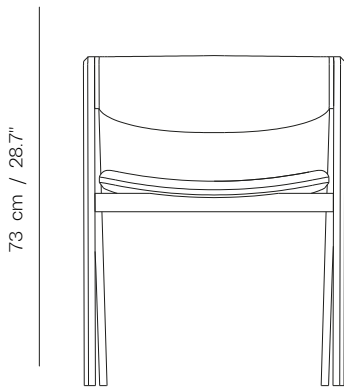

# GALA V CHAIR

parla\*

Item Number U0100286  
Designed by Burcu Özdamar

## PRODUCT DIMENSIONS

W:54 D:53 H:73 SH:45

## TECHNICAL DRAWING

54 cm / 21.2"

53 cm / 20.8"

## PACKAGING

Packaging Type  
Wooden case box

Packaging Measurement  
L:60 X W:65 X H:85 CM

Weight Packaging  
12 kg/10 kg

Number of Parcels  
1 pcs