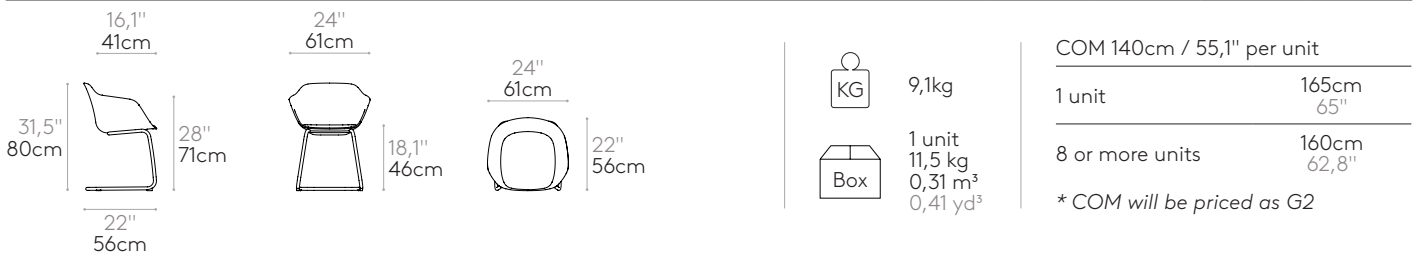

Armchair with cantilever base (plain upholstered seat shell)

Code: **TAI0650**

Armchair with fully upholstered shell and round steel tube cantilever base.

Upholstery: in all the fabrics and leathers indicated in the finishes book.

Base finishes: in chrome or micro-textured powder coated in colours M1 and M2 from the metallic swatch card.

Glides: plastic glides as standard. Plastic glides with felt are available with an upcharge.

Product with GREENGUARD Gold Certificate.