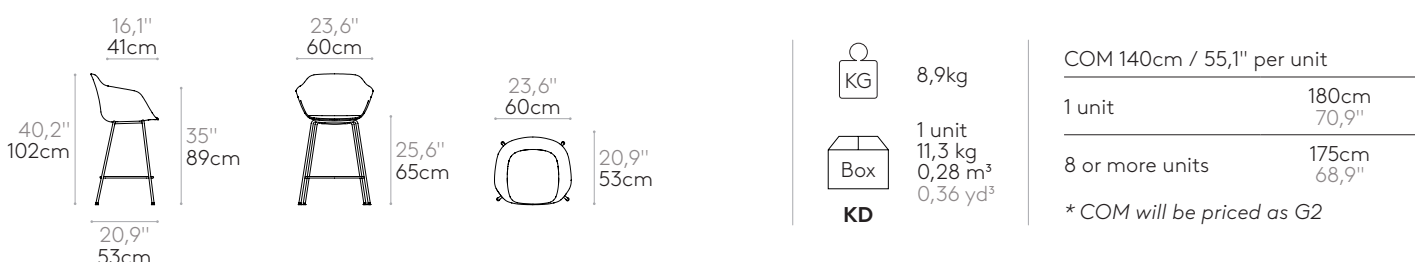

Counter armchair with 4 leg frame (soft upholstered seat shell)

Code: **TAI0880**

Counter armchair with soft upholstered shell and round steel tube 4 leg frame.
Upholstery: in all the fabrics and leathers indicated in the finishes book.
Frame finishes: in chrome or micro-textured powder coated in colours M1 and M2 from the metallic swatch card.
Glides: plastic glides as standard. Plastic glides with felt are available with an upcharge.
Product with GREENGUARD Gold Certificate.