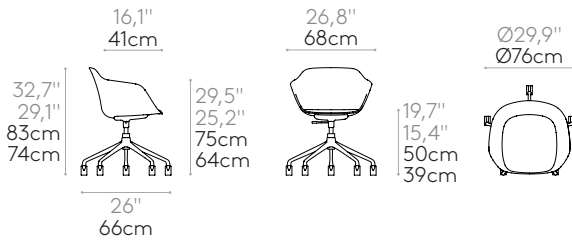

Armchair with 5 spoke aluminum swivel base on casters + gas lift (plastic seat shell)

Code: **TAI0064**

Armchair with polypropylene shell and 5 aluminum spoke swivel base with gas lift column and Ø65mm twin wheel swivel casters with soft tread. The seat height is adjustable. Optional upholstered seat pad available.

Shell finishes: surface with a matt non-slip micro-texture. Available in colours PP1 from the polypropylene swatch card. Custom colours available for minimum orders of 300 pcs.

Base finishes: polished or micro-textured powder coated in black or white.

Casters: Ø65mm twin wheel swivel casters with soft tread as standard.

Product with GREENGUARD Gold Certificate.