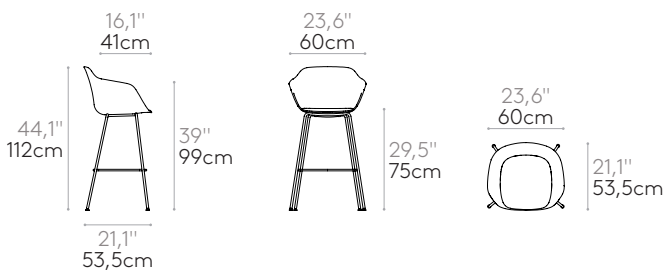

Glides: plastic glides as standard. Plastic glides with felt are available with an upcharge.

Product with GREENGUARD Gold Certificate.

	9,1kg
	1 unit 11,5 kg 0,31 m ³ 0,41 yd ³
KD	

COM 140cm / 55,1" per unit	
1 unit	165cm 65"
8 or more units	160cm 62,8"
* COM will be priced as G2	