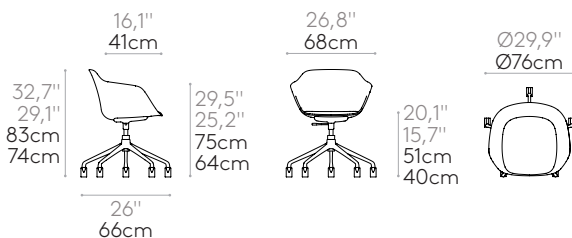

Armchair with 5 spoke aluminum swivel base on casters + gas lift (soft upholstered seat shell)

Code: **TAI0864**

Armchair with soft plain upholstered shell and 5 aluminum spoke swivel base with gas lift column and Ø65mm twin wheel swivel casters with soft tread. The seat height is adjustable.

Upholstery: in all the fabrics and leathers indicated in the finishes book.

Base finishes: polished or micro-textured powder coated in black or white.

Casters: Ø65mm twin wheel swivel casters with soft tread as standard.

Product with GREENGUARD Gold Certificate.