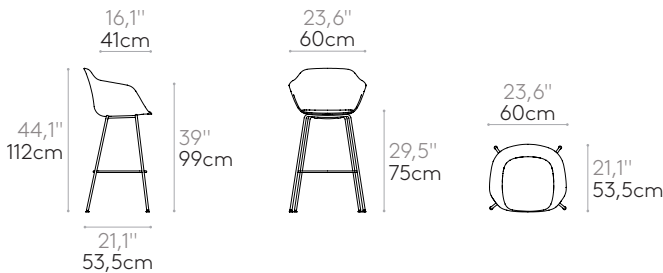

High armchair with 4 leg frame (plastic seat shell)

Code: **TAI0085**

High armchair with polypropylene shell and round steel tube 4 leg frame. Optional upholstered seat pad available.

Shell finishes: surface with a matt non-slip micro-texture. Available in colours PP1 from the polypropylene swatch card. Custom colours available for minimum orders of 300 pcs.

Frame finishes: in chrome or micro-textured powder coated in colours M1 and M2 from the metallic swatch card.

Glides: plastic glides as standard. Plastic glides with felt are available with an upcharge.

Product with GREENGUARD Gold Certificate.