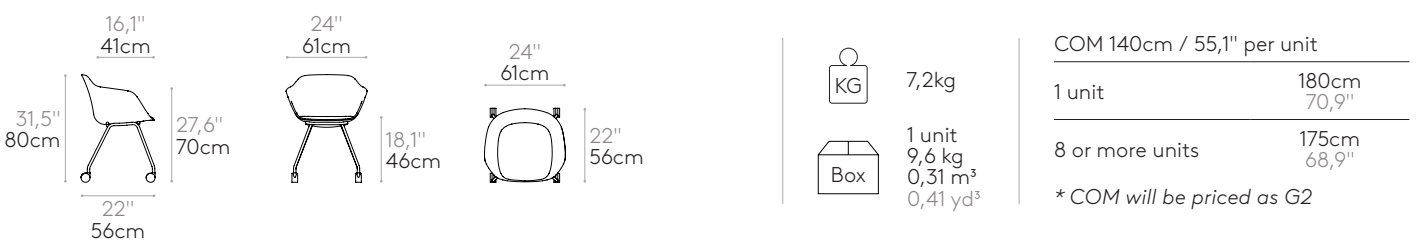

Armchair with 4 leg frame on casters (soft upholstered seat shell)

Code: **TAI0870**

Armchair with soft upholstered shell and round steel tube 4 leg frame fitted with Ø65mm twin wheel swivel casters with soft tread.

Upholstery: in all the fabrics and leathers indicated in the finishes book.

Frame finishes: in chrome or micro-textured powder coated in colours M1 and M2 from the metallic swatch card.

Casters: Ø65mm twin wheel casters with soft tread as standard.

Product with GREENGUARD Gold Certificate.