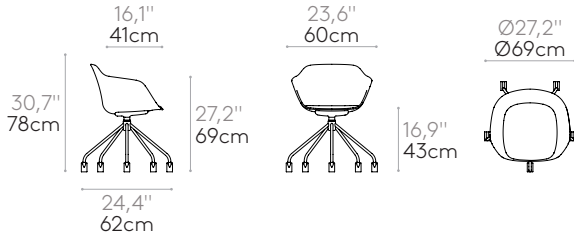

Armchair with 5 spoke steel swivel base on casters (plastic seat shell)

Code: **TAI0062**

Armchair with polypropylene shell and 5 spoke swivel base in round steel rod fitted with Ø65mm twin wheel swivel casters with soft tread. The seat height is not adjustable. Optional upholstered seat pad available.

Shell finishes: surface with a matt non-slip micro-texture. Available in colours PP1 from the polypropylene swatch card. Custom colours available for minimum orders of 300 pcs.

Base finishes: in chrome or micro-textured powder coated in colours M1 and M2 from the metallic swatch card.

Casters: Ø65mm twin wheel swivel casters with soft tread as standard.

Product with GREENGUARD Gold Certificate.