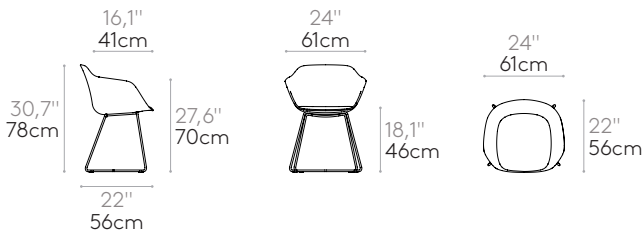

Armchair with sled frame (plain upholstered seat shell)

Code: **TAI0620**

Armchair with fully upholstered shell and round steel rod sled frame.

Upholstery: in all the fabrics and leathers indicated in the finishes book.

Frame finishes: in chrome or micro-textured powder coated in colours M1 and M2 from the metallic swatch card.

Glides: plastic glides as standard. Plastic glides with felt are available with an upcharge.

Product with GREENGUARD Gold Certificate.