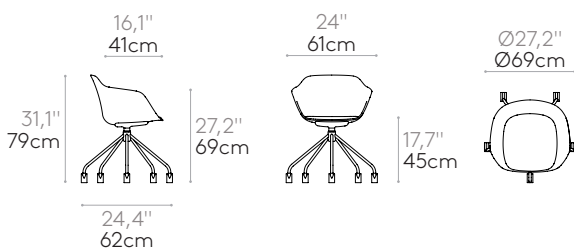

Armchair with 5 spoke steel swivel base on casters (soft upholstered seat shell)

Code: **TAI0862**

Armchair with soft upholstered shell and 5 spoke swivel base in round steel rod fitted with Ø65mm twin wheel swivel casters with soft tread. The seat height is not adjustable.

Upholstery: in all the fabrics and leathers indicated in the finishes book.

Base finishes: in chrome or micro-textured powder coated in colours M1 and M2 from the metallic swatch card.

Casters: Ø65mm twin wheel swivel casters with soft tread as standard.

Product with GREENGUARD Gold Certificate.