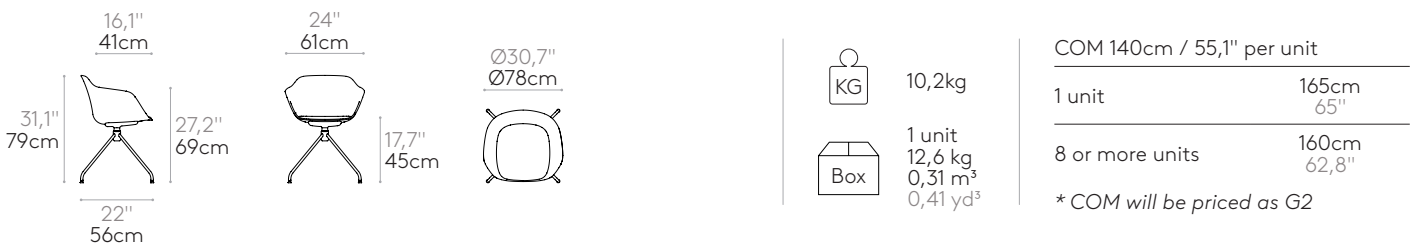

Armchair with 4 spoke steel swivel base (plain upholstered seat shell)

Code: **TAI0660**

Armchair with fully upholstered shell and 4 spoke swivel base in round steel rod. The seat height is not adjustable.

Upholstery: in all the fabrics and leathers indicated in the finishes book.

Base finishes: in chrome or micro-textured powder coated in colours M1 and M2 from the metallic swatch card.

Glides: plastic glides as standard. Plastic glides with felt are available with an upcharge.

Product with GREENGUARD Gold Certificate.