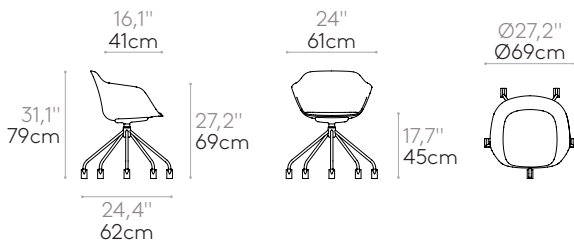

Armchair with 5 spoke steel swivel base on casters (plain upholstered seat shell)

Code: **TAI0662**

Armchair with fully upholstered shell and 5 spoke swivel base in round steel rod fitted with Ø65mm twin wheel swivel casters with soft tread. The seat height is not adjustable.

Upholstery: in all the fabrics and leathers indicated in the finishes book.

Base finishes: in chrome or micro-textured powder coated in colours M1 and M2 from the metallic swatch card.

Casters: Ø65mm twin wheel swivel casters with soft tread as standard.

Product with GREENGUARD Gold Certificate.