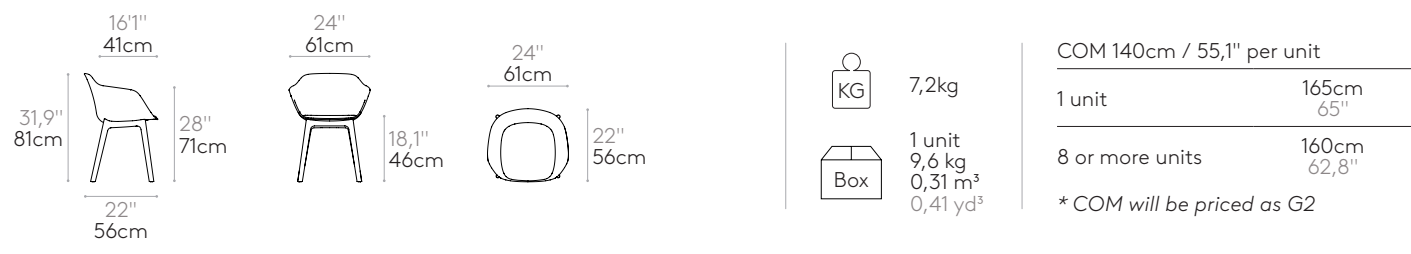

Armchair with plastic 4 leg frame (plain upholstered seat shell)

Code: **TAI0630**

Armchair with fully upholstered shell and 4 leg frame made of polypropylene reinforced with glass fiber.

Upholstery: in all the fabrics and leathers indicated in the finishes book.

Frame finishes: in colours PP1 from the polypropylene swatch card.

Glides: plastic glides as standard. Plastic glides with felt are available with an upcharge.

Product with GREENGUARD Gold Certificate.