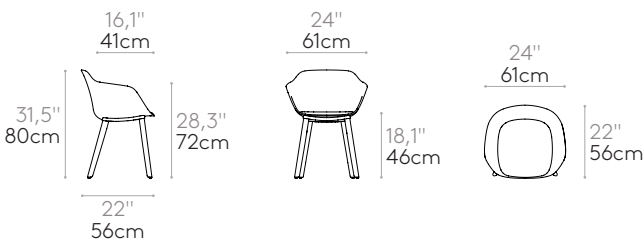

Armchair with wooden 4 leg frame (plain upholstered seat shell)

Code: **TAI0640MA**

Armchair with fully upholstered shell and solid oak 4 leg frame reinforced with an inner steel structure.

Upholstery: in all the fabrics and leathers indicated in the finishes book.

Leg finishes: in any of the oak finishes from the wood swatch card.

Glides: plastic glides as standard. Plastic glides with felt are available with an upcharge.

Product with GREENGUARD Gold Certificate.