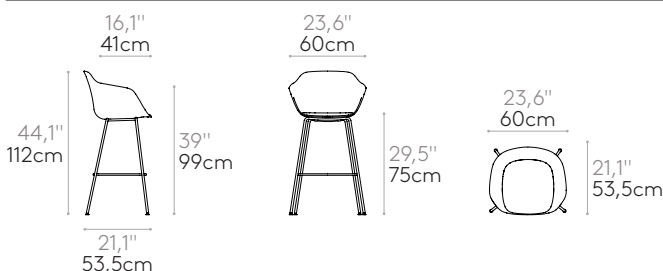

Product with GREENGUARD Gold Certificate.

	9,1kg
	1 unit 11,5 kg 0,31 m ³ 0,41 yd ³
KD	

COM 140cm / 55,1" per unit	
1 unit	180cm 70,9"
8 or more units	175cm 68,9"
* COM will be priced as G2	

Counter armchair with 4 leg frame (plastic seat shell)