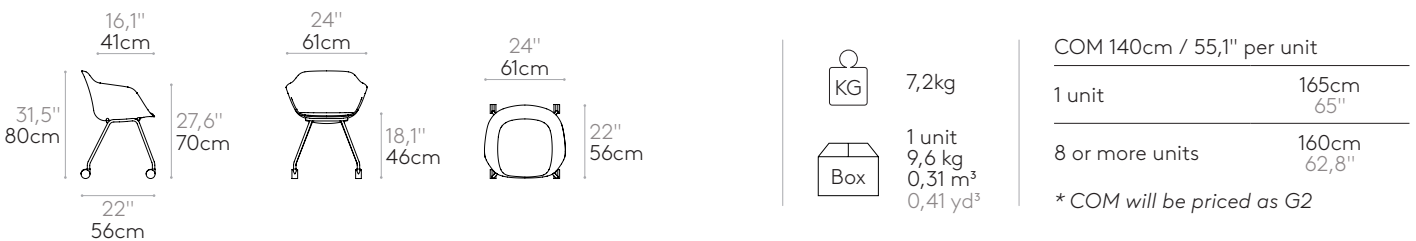

Armchair with 4 leg frame on casters (plain upholstered seat shell)

Code: **TAI0670**

Armchair with fully upholstered shell and round steel tube 4 leg frame fitted with Ø65mm twin wheel swivel casters with soft tread.

Upholstery: in all the fabrics and leathers indicated in the finishes book.

Frame finishes: in chrome or micro-textured powder coated in colours M1 and M2 from the metallic swatch card.

Casters: Ø65mm twin wheel swivel casters with soft tread as standard.

Product with GREENGUARD Gold Certificate.