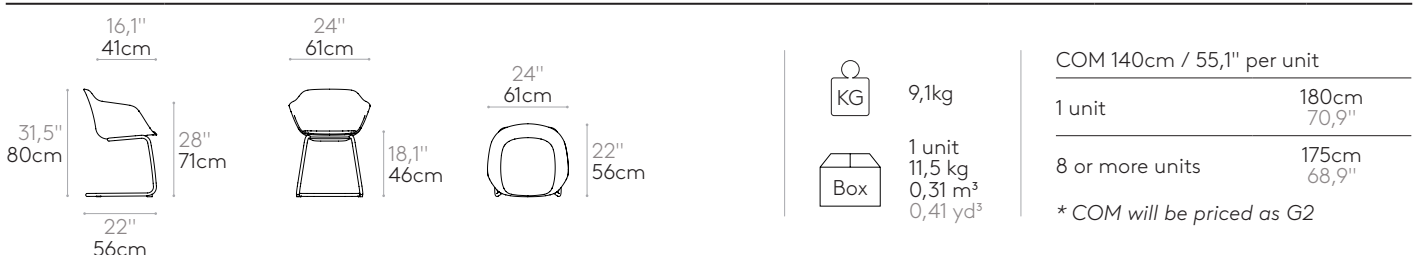

Armchair with cantilever base (soft upholstered seat shell)

Code: **TAI0850**

Armchair with soft upholstered shell and round steel tube cantilever frame.

Upholstery: in all the fabrics and leathers indicated in the finishes book.

Base finishes: in chrome or micro-textured powder coated in colours M1 and M2 from the metallic swatch card.

Glides: plastic glides as standard. Plastic glides with felt are available with an upcharge.

Product with GREENGUARD Gold Certificate.