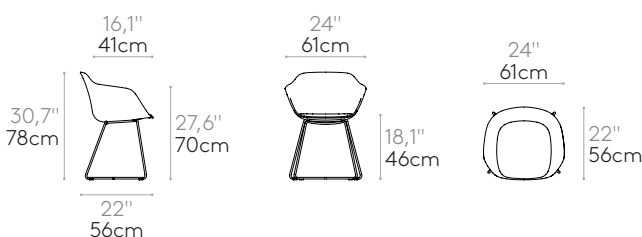

 Product with GREENGUARD Gold Certificate.

	6,7kg
	1 unit 9,1 kg 0,31 m ³ 0,41 yd ³

COM 140cm / 55,1" per unit	
1 unit	180cm 70,9"
8 or more units	175cm 68,9"
* COM will be priced as G2	

Armchair with plastic 4 leg frame (plastic seat shell)