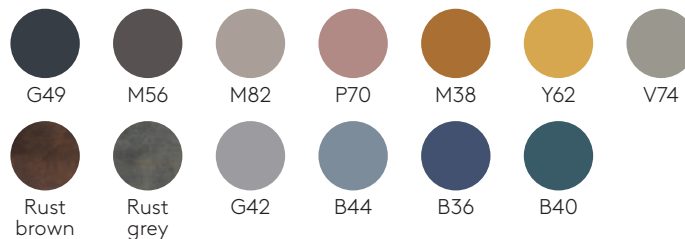

WARRANTY 5 YEARS

Warranty conditions [+info](#)

FINISHES

Finishes book [+info](#)

Upholstery: All fabrics and leathers indicated in the finishes book.

Polypropylene

Steel bases

M1 colours

M2 colours

Chrome

Aluminum bases

Oak bases

Armchair with 4 leg frame (plastic seat shell)

Code: **TAI0010**

Armchair with polypropylene shell and round steel tube 4 leg frame. Optional upholstered seat pad available.

Shell finishes: surface with a matt non-slip micro-texture. Available in colours PP1 from the polypropylene swatch card. Custom colours available for minimum orders of 300 pcs.

Frame finishes: in chrome or micro-textured powder coated in colours M1 and M2 from the metallic swatch card.