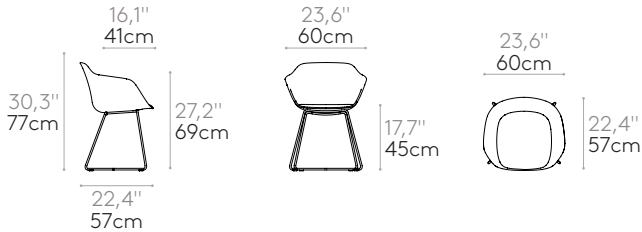

Armchair with sled frame (plastic seat shell)

Code: **TAI0020**

Armchair with polypropylene shell and round steel rod sled frame. Optional upholstered seat pad available.

Shell finishes: surface with a matt non-slip micro-texture. Available in colours PP1 from the polypropylene swatch card. Custom colours available for minimum orders of 300 pcs.

Frame finishes: in chrome or micro-textured powder coated in colours M1 and M2 from the metallic swatch card.

Glides: plastic glides as standard. Plastic glides with felt are available with an upcharge.

Product with GREENGUARD Gold Certificate.