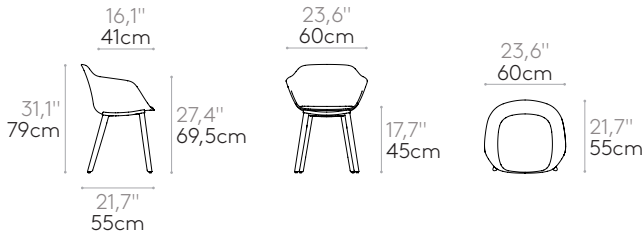

Armchair with wooden 4 leg frame (plastic seat shell)

Code: **TAI0040MA**

Armchair with polypropylene shell and solid oak 4 leg frame reinforced with an inner steel structure. Optional upholstered seat pad available.

Shell finishes: surface with a matt non-slip micro-texture. Available in colours PP1 from the polypropylene swatch card. Custom colours available for minimum orders of 300 pcs.

Leg finishes: in any of the oak finishes from the wood swatch card.

Glides: plastic glides as standard. Plastic glides with felt are available with an upcharge.

Product with GREENGUARD Gold Certificate.