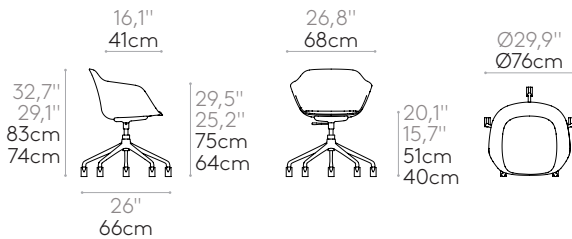

Armchair with 5 spoke aluminum swivel base on casters + gas lift (plain upholstered seat shell)

Code: **TAI0664**

Armchair with fully upholstered shell and 5 aluminum spoke swivel base with gas lift column and Ø65mm twin wheel swivel casters with soft tread. The seat height is adjustable.

Upholstery: in all the fabrics and leathers indicated in the finishes book.

Base finishes: polished or micro-textured powder paint in black or white.

Casters: Ø65mm twin wheel swivel casters with soft tread as standard.

Product with GREENGUARD Gold Certificate.