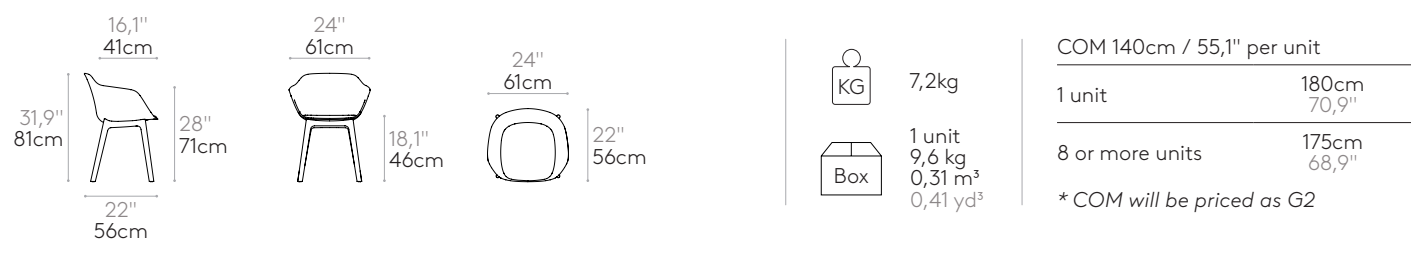

Armchair with plastic 4 leg frame (soft upholstered seat shell)

Code: **TAI0830**

Armchair with soft upholstered shell and 4 leg frame made of polypropylene reinforced with glass fiber.

Upholstery: in all the fabrics and leathers indicated in the finishes book.

Frame finishes: in colours PP1 from the polypropylene swatch card.

Glides: plastic glides as standard. Plastic glides with felt are available with an upcharge.

Product with GREENGUARD Gold Certificate.