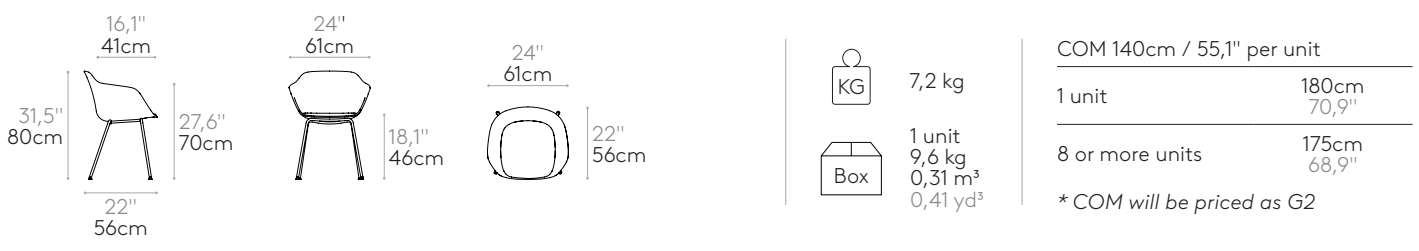

Armchair with 4 leg frame (soft upholstered seat shell)

Code: **TAI0810**

Armchair with soft upholstered shell and round steel tube 4 leg frame.

Upholstery: in all the fabrics and leathers indicated in the finishes book.

Frame finishes: in chrome or micro-textured powder coated in colours M1 and M2 from the metallic swatch card.

Glides: plastic glides as standard. Plastic glides with felt are available with an upcharge.

Product with GREENGUARD Gold Certificate.