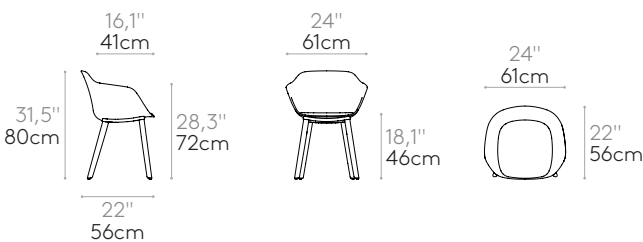

Armchair with wooden 4 leg frame (soft upholstered seat shell)

Code: **TAI0840MA**

Armchair with soft upholstered shell and solid oak 4 leg frame reinforced with an inner steel structure.

Upholstery: in all the fabrics and leathers indicated in the finishes book.

Leg finishes: in any of the oak finishes from the wood swatch card.

Glides: plastic glides as standard. Plastic glides with felt are available with an upcharge.

Product with GREENGUARD Gold Certificate.