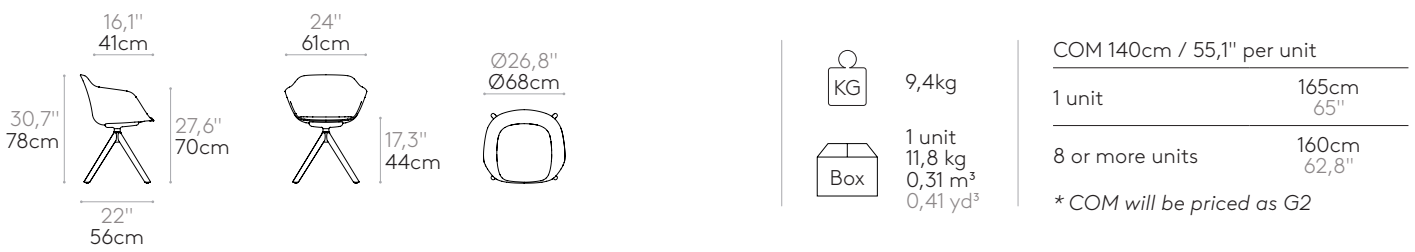

Armchair with 4 spoke wooden swivel base (plain upholstered seat shell)

Code: **TAI0645MA**

Armchair with fully upholstered shell and 4 spoke wooden swivel base in oak. The seat height is not adjustable.

Upholstery: in all the fabrics and leathers indicated in the finishes book.

Leg finishes: in any of the oak finishes from the wood swatch card.

Glides: plastic glides as standard. Plastic glides with felt are available with an upcharge.

Product with GREENGUARD Gold Certificate.