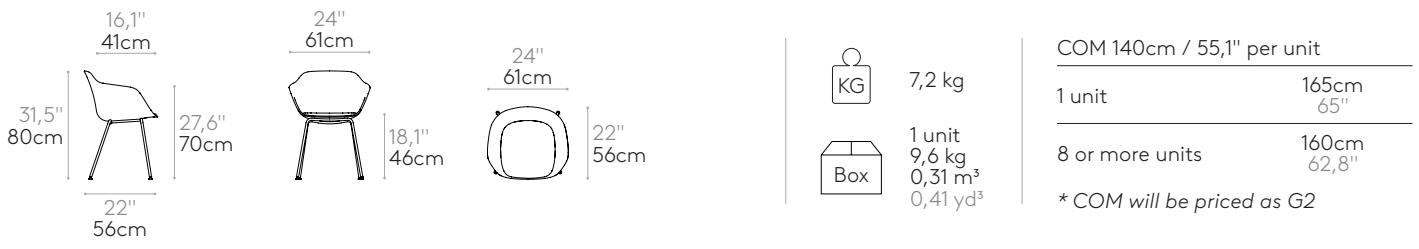

Armchair with 4 leg frame (plain upholstered seat shell)

Code: **TAI0610**

Armchair with fully upholstered shell and round steel tube 4 leg frame.

Upholstery: in all the fabrics and leathers indicated in the finishes book.

Frame finishes: in chrome or micro-textured powder coated in colours M1 and M2 from the metallic swatch card.

Glides: plastic glides as standard. Plastic glides with felt are available with an upcharge.

Product with GREENGUARD Gold Certificate.