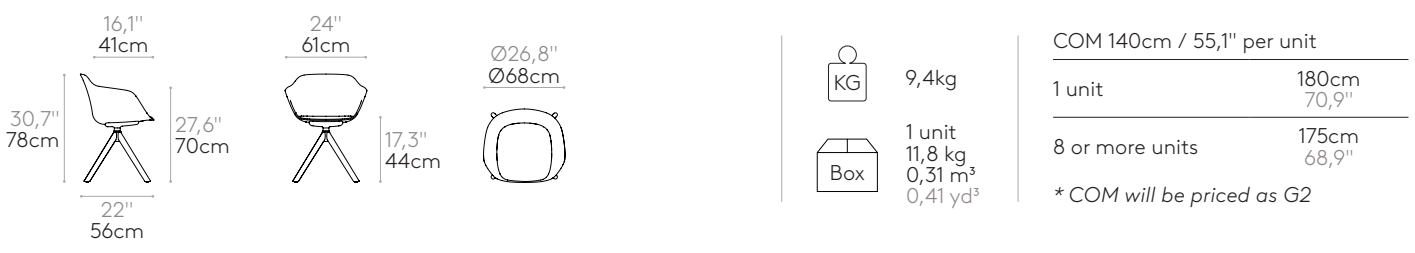

Armchair with 4 spoke wooden swivel base (soft upholstered seat shell)

Code: **TAI0845MA**

Armchair with soft upholstered shell and 4 spoke wooden swivel base in oak. The seat height is not adjustable.

Upholstery: in all the fabrics and leathers indicated in the finishes book.

Leg finishes: in any of the oak finishes from the wood swatch card.

Glides: plastic glides as standard. Plastic glides with felt are available with an upcharge.

Product with GREENGUARD Gold Certificate.