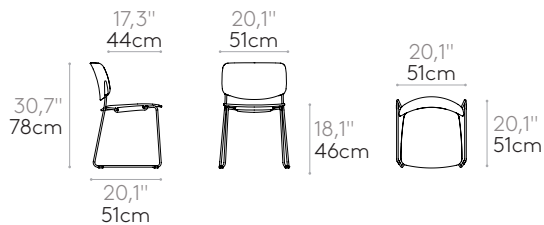

Product with GREENGUARD Gold Certificate.

	8 units		3 units
	12 units		0,38 m ³ 0,50 yd ³
			6,5kg

Chair with sled frame (upholstered seat & back)

Code: **ARY0620**

Stackable chair with fully upholstered seat and backrest and round steel rod sled frame.

Product with GREENGUARD Gold Certificate.

	6 units		3 units	COM 140cm / 55,1" per unit
	12 units		0,38 m ³ 0,50 yd ³	
			7kg	1 unit
				37,4"
				8 or more units
				95cm
				37,4"

* COM will be priced as G2