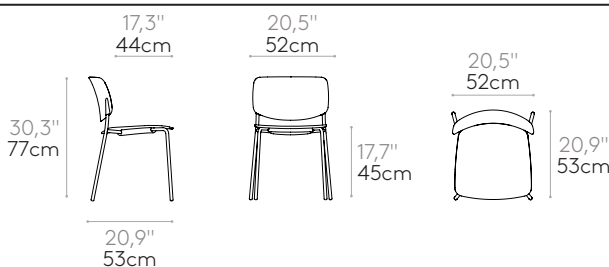

8 units		4 units
	12 units		0,38 m³ 0,50 yd³
			5,5kg