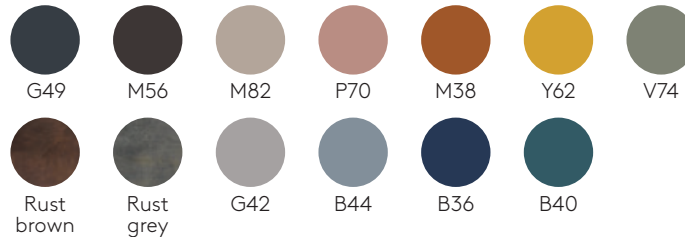

WARRANTY

5 years

FINISHES

Finishes book [+info](#)

Upholstery: All fabrics and leathers indicated in our finishes book.

Steel frames

M1 colours

M2 colours

Seat and back finishes: in oak and walnut finishes from our wood swatch card.

Frame finishes: in chrome or micro-textured powder coated in colours M1 and M2 from our metallic swatch card.

Glides: plastic glides as standard. Felt glides are available with an upcharge.