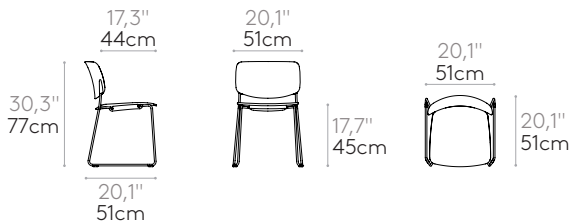

Chair with sled frame (wooden seat & back)

Code: **ARY0420**

Stackable chair with plywood seat and back and round steel rod sled frame. Optionally the seat can be upholstered.

Seat and back finishes: in oak and walnut finishes from our wood swatch card.

Frame finishes: in chrome or micro-textured powder coated in colours M1 and M2 from our metallic swatch card.

Glides: plastic glides as standard. Felt glides are available with an upcharge.

Product with GREENGUARD Gold Certificate.