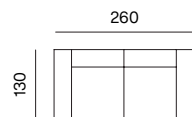

**MATTRESS**  
dimensions w 130 x d 195 x h 37,5 cm

SPECIFICATIONS AND TECHNICAL DRAWING

POSSIBLE COMPOSITIONS

**SEAT S 98, BACKREST HIGH**  
dimensions w 98 x d 130 x h 70 cm

**SEAT S 98 (2X), BACKREST S HIGH (2X)**  
dimensions w 195 x d 130 x h 70 cm

**SEAT S 98 (3X), BACKREST S HIGH (3X)**  
dimensions w 293 x d 130 x h 70 cm

**2SEATER**  
dimensions w 195 x d 98 x h 70 cm  
opened: w 195 x d 130 x h 70 cm

**2SEATER, BACKREST S LOW (OPTION A)**  
dimensions w 228 x d 98 x h 70 cm  
opened: w 228 x d 130 x h 70 cm

**2SEATER, SEAT S 98, BACKREST S HIGH**  
dimensions w 293 x d 130 x h 70 cm

**SEAT S 98 (3X), SEAT M 98, BACKREST S HIGH (3X)**  
dimensions w 390 x d 130 x h 70 cm

**SEAT S 98, BACKREST S HIGH, BACKREST M LOW (2X)**  
dimensions w 163 x d 130 x h 70 cm

**SEAT S 98 (2X), BACKREST S HIGH (2X), BACKREST M LOW (2X)**  
dimensions w 260 x d 130 x h 70 cm

**2SEATER, BACKREST S LOW (OPTION B)**  
dimensions w 228 x d 98 x h 70 cm  
opened: w 228 x d 130 x h 70 cm