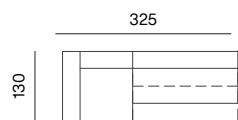

SPECIFICATIONS AND TECHNICAL DRAWING

2SEATER, SEAT S 98, BACKREST S HIGH, BACKREST M LOW
dimensions w 325 x d 130 x h 70 cm