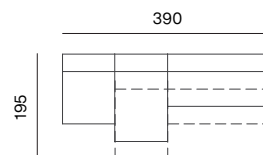

**SEAT M 98, SEAT XL 65, BACKREST S HIGH, BACKREST S LOW, BACKREST L LOW, BACKREST XL HIGH**  
dimensions w 358 x d 163 x h 70 cm

**SEAT M 98, SEAT M 130, SEAT XL 65, BACKREST S HIGH, BACKREST M HIGH, BACKREST XL HIGH**  
dimensions w 358 x d 293 x h 70 cm

SPECIFICATIONS AND TECHNICAL DRAWING

**2SEATER, SEAT S 98, BACKREST S HIGH, BACKREST M LOW**  
 dimensions w 325 x d 130 x h 70 cm

**2SEATER, SEAT S 98, BACKREST S HIGH, BACKREST S LOW**  
 dimensions w 325 x d 130 x h 70 cm

**2SEATER, SEAT S 98, BACKREST S HIGH, BACKREST S LOW, BACKREST M LOW**  
 dimensions w 358 x d 130 x h 70 cm

**2SEATER, SEAT S 98, SEAT M 98, BACKREST S HIGH (2X)**  
 dimensions w 390 x d 163 x h 70 cm

**CHAISE LONGUE 98, SEAT S 98, SEAT XL 65, BACKREST S HIGH, BACKREST XL HIGH**  
 dimensions w 390 x d 163 x h 70 cm  
 opened: w 390 x d 195 x h 70 cm

**2SEATER, CHAISE LONGUE 98, SEAT S 98, BACKREST S HIGH**  
 dimensions w 390 x d 163 x h 70 cm  
 opened: w 390 x d 195 x h 70 cm