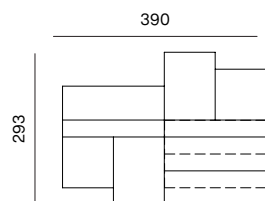

2SEATER, SEAT S 98 (2X), SEAT M 98 (2X), SEAT XL 65, BACKREST XL HIGH
dimensions w 390 x d 293 x h 70 cm