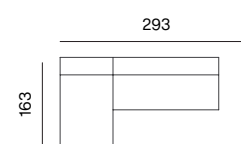

**2SEATER, BACKREST S LOW (2X)**  
dimensions w 260 x d 98 x h 70 cm  
opened: w 260 x d 130 x h 70 cm

**SEAT S 98, SEAT M 98, SEAT XL 65, BACKREST S HIGH (2X), BACKREST XL HIGH**  
dimensions w 390 x d 163 x h 70 cm

**SEAT S 98 (3X), BACKREST S HIGH (3X), BACKREST M LOW (2X)**  
dimensions w 358 x d 130 x h 70 cm

**SEAT S 98 (3X), SEAT M 98, BACKREST S HIGH (3X), BACKREST M LOW (2X)**  
dimensions w 455 x d 130 x h 70 cm

**SEAT XL 65, BACKREST XL HIGH**  
dimensions w 195 x d 98 x h 70 cm

**SEAT M 98, SEAT XL 65, BACKREST S HIGH, BACKREST XL HIGH**  
dimensions w 293 x d 163 x h 70 cm

**SEAT M 98, SEAT XL 65, BACKREST S HIGH, BACKREST L LOW, BACKREST XL HIGH (OPTION A)**  
dimensions w 325 x d 163 x h 70 cm

**SEAT S 98 (2X), SEAT M 98 (2X), SEAT XL 65 (2X), BACKREST XL HIGH (2X)**  
dimensions w 390 x d 293 x h 70 cm

**SEAT XL 65, BACKREST S LOW, BACKREST XL HIGH**  
dimensions w 228 x d 98 x h 70 cm

**SEAT XL 65, BACKREST S LOW, BACKREST XL HIGH**  
dimensions w 228 x d 98 x h 70 cm