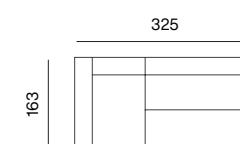

**2SEATER, BACKREST S LOW (2X)**  
dimensions w 260 x d 98 x h 70 cm  
opened: w 260 x d 130 x h 70 cm

**SEAT S 98, SEAT M 98, SEAT XL 65, BACKREST S HIGH (2X), BACKREST XL HIGH**  
dimensions w 390 x d 163 x h 70 cm

**SEAT S 98 (3X), BACKREST S HIGH (3X), BACKREST M LOW (2X)**  
dimensions w 358 x d 130 x h 70 cm

**SEAT S 98 (3X), SEAT M 98, BACKREST S HIGH (3X), BACKREST M LOW (2X)**  
dimensions w 455 x d 130 x h 70 cm

**SEAT XL 65, BACKREST XL HIGH**  
dimensions w 195 x d 98 x h 70 cm

**SEAT M 98, SEAT XL 65, BACKREST S HIGH, BACKREST XL HIGH**  
dimensions w 293 x d 163 x h 70 cm

**SEAT M 98, SEAT XL 65, BACKREST S HIGH, BACKREST L LOW, BACKREST XL HIGH (OPTION A)**  
dimensions w 325 x d 163 x h 70 cm

**SEAT S 98 (2X), SEAT M 98 (2X), SEAT XL 65 (2X), BACKREST XL HIGH (2X)**  
dimensions w 390 x d 293 x h 70 cm

**SEAT XL 65, BACKREST S LOW, BACKREST XL HIGH**  
dimensions w 228 x d 98 x h 70 cm

**SEAT XL 65, BACKREST S LOW, BACKREST XL HIGH**  
dimensions w 228 x d 98 x h 70 cm