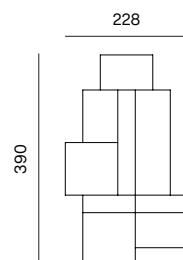

SEAT S 65 (3X), SEAT S 98 (2X), BACKREST S HIGH (2X), BACKREST XL HIGH
dimensions w 228 x d 390 x h 70 cm