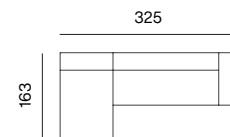

**SEAT XL 65, BACKREST XL HIGH**  
dimensions w 195 x d 98 x h 70 cm

**SEAT M 98, SEAT XL 65, BACKREST S HIGH, BACKREST XL HIGH**  
dimensions w 293 x d 163 x h 70 cm

**SEAT M 98, SEAT XL 65, BACKREST S HIGH, BACKREST L LOW, BACKREST XL HIGH (OPTION A)**  
dimensions w 325 x d 163 x h 70 cm

**SEAT S 98 (2X), SEAT M 98 (2X), SEAT XL 65 (2X), BACKREST XL HIGH (2X)**  
dimensions w 390 x d 293 x h 70 cm

**SEAT XL 65, BACKREST S LOW, BACKREST XL HIGH**  
dimensions w 228 x d 98 x h 70 cm

**SEAT XL 65, BACKREST S LOW, BACKREST XL HIGH**  
dimensions w 228 x d 98 x h 70 cm

**SEAT XL 65, BACKREST S LOW (2X), BACKREST XL HIGH**  
dimensions w 260 x d 98 x h 70 cm

**SEAT M 98, SEAT XL 65, BACKREST S HIGH, BACKREST L LOW, BACKREST XL HIGH (OPTION B)**  
dimensions w 325 x d 163 x h 70 cm

**SEAT M 98, SEAT XL 65, BACKREST S HIGH, BACKREST S LOW, BACKREST L LOW, BACKREST XL HIGH**  
dimensions w 358 x d 163 x h 70 cm

**SEAT M 98, SEAT M 130, SEAT XL 65, BACKREST S HIGH, BACKREST M HIGH, BACKREST XL HIGH**  
dimensions w 358 x d 293 x h 70 cm