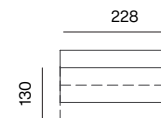

**MATTRESS**  
dimensions w 130 x d 195 x h 37,5 cm

SPECIFICATIONS AND TECHNICAL DRAWING

POSSIBLE COMPOSITIONS

**SEAT S 98, BACKREST HIGH**  
dimensions w 98 x d 130 x h 70 cm

**SEAT S 98 (2X), BACKREST S HIGH (2X)**  
dimensions w 195 x d 130 x h 70 cm

**SEAT S 98 (3X), BACKREST S HIGH (3X)**  
dimensions w 293 x d 130 x h 70 cm

**2SEATER**  
dimensions w 195 x d 98 x h 70 cm  
opened: w 195 x d 130 x h 70 cm

**2SEATER, BACKREST S LOW (OPTION A)**  
dimensions w 228 x d 98 x h 70 cm  
opened: w 228 x d 130 x h 70 cm

**2SEATER, SEAT S 98, BACKREST S HIGH**  
dimensions w 293 x d 130 x h 70 cm

**SEAT S 98 (3X), SEAT M 98, BACKREST S HIGH (3X)**  
dimensions w 390 x d 130 x h 70 cm

**SEAT S 98, BACKREST S HIGH, BACKREST M LOW (2X)**  
dimensions w 163 x d 130 x h 70 cm

**SEAT S 98 (2X), BACKREST S HIGH (2X), BACKREST M LOW (2X)**  
dimensions w 260 x d 130 x h 70 cm

**2SEATER, BACKREST S LOW (OPTION B)**  
dimensions w 228 x d 98 x h 70 cm  
opened: w 228 x d 130 x h 70 cm