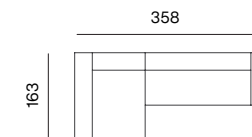

**SEAT XL 65, BACKREST XL HIGH**  
dimensions w 195 x d 98 x h 70 cm

**SEAT M 98, SEAT XL 65, BACKREST S HIGH, BACKREST XL HIGH**  
dimensions w 293 x d 163 x h 70 cm

**SEAT M 98, SEAT XL 65, BACKREST S HIGH, BACKREST L LOW, BACKREST XL HIGH (OPTION A)**  
dimensions w 325 x d 163 x h 70 cm

**SEAT S 98 (2X), SEAT M 98 (2X), SEAT XL 65 (2X), BACKREST XL HIGH (2X)**  
dimensions w 390 x d 293 x h 70 cm

**SEAT XL 65, BACKREST S LOW, BACKREST XL HIGH**  
dimensions w 228 x d 98 x h 70 cm

**SEAT XL 65, BACKREST S LOW, BACKREST XL HIGH**  
dimensions w 228 x d 98 x h 70 cm

**SEAT XL 65, BACKREST S LOW (2X), BACKREST XL HIGH**  
dimensions w 260 x d 98 x h 70 cm

**SEAT M 98, SEAT XL 65, BACKREST S HIGH, BACKREST L LOW, BACKREST XL HIGH (OPTION B)**  
dimensions w 325 x d 163 x h 70 cm

**SEAT M 98, SEAT XL 65, BACKREST S HIGH, BACKREST S LOW, BACKREST L LOW, BACKREST XL HIGH**  
dimensions w 358 x d 163 x h 70 cm

**SEAT M 98, SEAT M 130, SEAT XL 65, BACKREST S HIGH, BACKREST M HIGH, BACKREST XL HIGH**  
dimensions w 358 x d 293 x h 70 cm