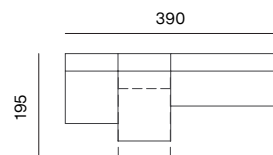

CHAISE LONGUE 98, SEAT S 98, SEAT XL 65, BACKREST S HIGH, BACKREST XL HIGH
dimensions w 390 x d 163 x h 70 cm
opened: w 390 x d 195 x h 70 cm