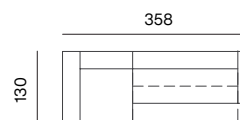

**SEAT M 98, SEAT XL 65, BACKREST S HIGH, BACKREST S LOW, BACKREST L LOW, BACKREST XL HIGH**  
dimensions w 358 x d 163 x h 70 cm

**SEAT M 98, SEAT M 130, SEAT XL 65, BACKREST S HIGH, BACKREST M HIGH, BACKREST XL HIGH**  
dimensions w 358 x d 293 x h 70 cm

SPECIFICATIONS AND TECHNICAL DRAWING

**2SEATER, SEAT S 98, BACKREST S HIGH, BACKREST M LOW**  
 dimensions w 325 x d 130 x h 70 cm

**2SEATER, SEAT S 98, BACKREST S HIGH, BACKREST S LOW**  
 dimensions w 325 x d 130 x h 70 cm

**2SEATER, SEAT S 98, BACKREST S HIGH, BACKREST S LOW, BACKREST M LOW**  
 dimensions w 358 x d 130 x h 70 cm

**2SEATER, SEAT S 98, SEAT M 98, BACKREST S HIGH (2X)**  
 dimensions w 390 x d 163 x h 70 cm