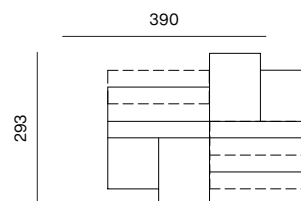

**2SEATER, SEAT S 98, BACKREST S HIGH, BACKREST S LOW, BACKREST M LOW**  
 dimensions w 358 x d 130 x h 70 cm

**2SEATER, SEAT S 98, SEAT M 98, BACKREST S HIGH (2X)**  
 dimensions w 390 x d 163 x h 70 cm

**CHAISE LONGUE 98, SEAT S 98, SEAT XL 65, BACKREST S HIGH, BACKREST XL HIGH**  
 dimensions w 390 x d 163 x h 70 cm  
 opened: w 390 x d 195 x h 70 cm

**2SEATER, CHAISE LONGUE 98, SEAT S 98, BACKREST S HIGH**  
 dimensions w 390 x d 163 x h 70 cm  
 opened: w 390 x d 195 x h 70 cm

**2SEATER, SEAT S 98 (2X), SEAT M 98 (2X), SEAT XL 65, BACKREST XL HIGH**  
 dimensions w 390 x d 293 x h 70 cm

**2SEATER, CHAISE LONGUE 98, SEAT S 98 (2X), SEAT M 98, SEAT XL 65, BACKREST S HIGH**  
 dimensions w 390 x d 293 x h 70 cm  
 opened: w 390 x d 325 x h 70 cm

**2SEATER (2X), SEAT S 98 (2X), SEAT M 98 (2X)**  
 dimensions w 390 x d 293 x h 70 cm

**SEAT S 98, SEAT M 98 (3X), SEAT M 130, SEAT XL 65 (2X), BACKREST S HIGH, BACKREST M HIGH (3X)**  
 dimensions w 455 x d 325 x h 70 cm