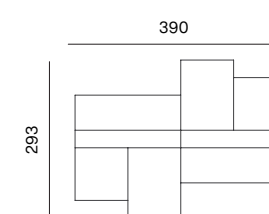

**SEAT S 98 (3X), BACKREST S HIGH (3X), BACKREST M LOW (2X)**  
dimensions w 358 x d 130 x h 70 cm

**SEAT S 98 (3X), SEAT M 98, BACKREST S HIGH (3X), BACKREST M LOW (2X)**  
dimensions w 455 x d 130 x h 70 cm

**SEAT XL 65, BACKREST XL HIGH**  
dimensions w 195 x d 98 x h 70 cm

**SEAT M 98, SEAT XL 65, BACKREST S HIGH, BACKREST XL HIGH**  
dimensions w 293 x d 163 x h 70 cm

**SEAT M 98, SEAT XL 65, BACKREST S HIGH, BACKREST L LOW, BACKREST XL HIGH (OPTION A)**  
dimensions w 325 x d 163 x h 70 cm

**SEAT S 98 (2X), SEAT M 98 (2X), SEAT XL 65 (2X), BACKREST XL HIGH (2X)**  
dimensions w 390 x d 293 x h 70 cm

**SEAT XL 65, BACKREST S LOW, BACKREST XL HIGH**  
dimensions w 228 x d 98 x h 70 cm

**SEAT XL 65, BACKREST S LOW, BACKREST XL HIGH**  
dimensions w 228 x d 98 x h 70 cm