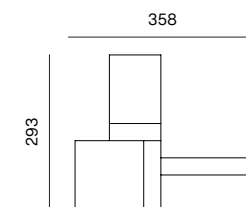

**SEAT XL 65, BACKREST XL HIGH**  
dimensions w 195 x d 98 x h 70 cm

**SEAT M 98, SEAT XL 65, BACKREST S HIGH, BACKREST XL HIGH**  
dimensions w 293 x d 163 x h 70 cm

**SEAT M 98, SEAT XL 65, BACKREST S HIGH, BACKREST L LOW, BACKREST XL HIGH (OPTION A)**  
dimensions w 325 x d 163 x h 70 cm

**SEAT S 98 (2X), SEAT M 98 (2X), SEAT XL 65 (2X), BACKREST XL HIGH (2X)**  
dimensions w 390 x d 293 x h 70 cm

**SEAT XL 65, BACKREST S LOW, BACKREST XL HIGH**  
dimensions w 228 x d 98 x h 70 cm

**SEAT XL 65, BACKREST S LOW, BACKREST XL HIGH**  
dimensions w 228 x d 98 x h 70 cm

**SEAT XL 65, BACKREST S LOW (2X), BACKREST XL HIGH**  
dimensions w 260 x d 98 x h 70 cm

**SEAT M 98, SEAT XL 65, BACKREST S HIGH, BACKREST L LOW, BACKREST XL HIGH (OPTION B)**  
dimensions w 325 x d 163 x h 70 cm

**SEAT M 98, SEAT XL 65, BACKREST S HIGH, BACKREST S LOW, BACKREST L LOW, BACKREST XL HIGH**  
dimensions w 358 x d 163 x h 70 cm

**SEAT M 98, SEAT M 130, SEAT XL 65, BACKREST S HIGH, BACKREST M HIGH, BACKREST XL HIGH**  
dimensions w 358 x d 293 x h 70 cm