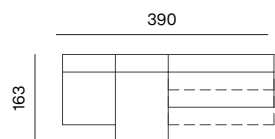

**SEAT XL 65, BACKREST S LOW (2X), BACKREST XL HIGH**  
dimensions w 260 x d 98 x h 70 cm

**SEAT M 98, SEAT XL 65, BACKREST S HIGH, BACKREST L LOW, BACKREST XL HIGH (OPTION B)**  
dimensions w 325 x d 163 x h 70 cm

**SEAT M 98, SEAT XL 65, BACKREST S HIGH, BACKREST S LOW, BACKREST L LOW, BACKREST XL HIGH**  
dimensions w 358 x d 163 x h 70 cm

**SEAT M 98, SEAT M 130, SEAT XL 65, BACKREST S HIGH, BACKREST M HIGH, BACKREST XL HIGH**  
dimensions w 358 x d 293 x h 70 cm

SPECIFICATIONS AND TECHNICAL DRAWING

**2SEATER, SEAT S 98, BACKREST S HIGH, BACKREST M LOW**  
 dimensions w 325 x d 130 x h 70 cm

**2SEATER, SEAT S 98, BACKREST S HIGH, BACKREST S LOW**  
 dimensions w 325 x d 130 x h 70 cm

**2SEATER, SEAT S 98, BACKREST S HIGH, BACKREST S LOW, BACKREST M LOW**  
 dimensions w 358 x d 130 x h 70 cm

**2SEATER, SEAT S 98, SEAT M 98, BACKREST S HIGH (2X)**  
 dimensions w 390 x d 163 x h 70 cm