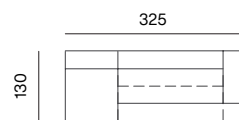

**SEAT XL 65, BACKREST S LOW (2X), BACKREST XL HIGH**  
dimensions w 260 x d 98 x h 70 cm

**SEAT M 98, SEAT XL 65, BACKREST S HIGH, BACKREST L LOW, BACKREST XL HIGH (OPTION B)**  
dimensions w 325 x d 163 x h 70 cm

**SEAT M 98, SEAT XL 65, BACKREST S HIGH, BACKREST S LOW, BACKREST L LOW, BACKREST XL HIGH**  
dimensions w 358 x d 163 x h 70 cm

**SEAT M 98, SEAT M 130, SEAT XL 65, BACKREST S HIGH, BACKREST M HIGH, BACKREST XL HIGH**  
dimensions w 358 x d 293 x h 70 cm

SPECIFICATIONS AND TECHNICAL DRAWING

**2SEATER, SEAT S 98, BACKREST S HIGH, BACKREST M LOW**  
 dimensions w 325 x d 130 x h 70 cm

**2SEATER, SEAT S 98, BACKREST S HIGH, BACKREST S LOW**  
 dimensions w 325 x d 130 x h 70 cm