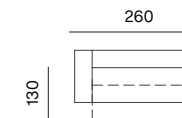

2SEATER, BACKREST S LOW (2X)
dimensions w 260 x d 98 x h 70 cm
opened: w 260 x d 130 x h 70 cm