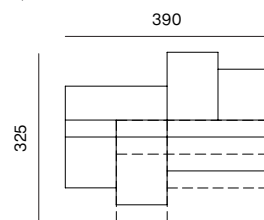

**SEAT M 98, SEAT XL 65, BACKREST S HIGH, BACKREST S LOW, BACKREST L LOW, BACKREST XL HIGH**  
dimensions w 358 x d 163 x h 70 cm

**SEAT M 98, SEAT M 130, SEAT XL 65, BACKREST S HIGH, BACKREST M HIGH, BACKREST XL HIGH**  
dimensions w 358 x d 293 x h 70 cm

**2SEATER, SEAT S 98, BACKREST S HIGH, BACKREST S LOW, BACKREST M LOW**  
 dimensions w 358 x d 130 x h 70 cm

**2SEATER, SEAT S 98, SEAT M 98, BACKREST S HIGH (2X)**  
 dimensions w 390 x d 163 x h 70 cm

**CHAISE LONGUE 98, SEAT S 98, SEAT XL 65, BACKREST S HIGH, BACKREST XL HIGH**  
 dimensions w 390 x d 163 x h 70 cm  
 opened: w 390 x d 195 x h 70 cm

**2SEATER, CHAISE LONGUE 98, SEAT S 98, BACKREST S HIGH**  
 dimensions w 390 x d 163 x h 70 cm  
 opened: w 390 x d 195 x h 70 cm

**2SEATER, SEAT S 98 (2X), SEAT M 98 (2X), SEAT XL 65, BACKREST XL HIGH**  
 dimensions w 390 x d 293 x h 70 cm

**2SEATER, CHAISE LONGUE 98, SEAT S 98 (2X), SEAT M 98, SEAT XL 65, BACKREST S HIGH**  
 dimensions w 390 x d 293 x h 70 cm  
 opened: w 390 x d 325 x h 70 cm