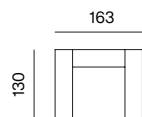

**MATTRESS**  
dimensions w 130 x d 195 x h 37,5 cm

SPECIFICATIONS AND TECHNICAL DRAWING

POSSIBLE COMPOSITIONS

**SEAT S 98, BACKREST HIGH**  
dimensions w 98 x d 130 x h 70 cm

**SEAT S 98 (2X), BACKREST S HIGH (2X)**  
dimensions w 195 x d 130 x h 70 cm

**SEAT S 98 (3X), BACKREST S HIGH (3X)**  
dimensions w 293 x d 130 x h 70 cm

**2SEATER**  
dimensions w 195 x d 98 x h 70 cm  
opened: w 195 x d 130 x h 70 cm

**2SEATER, BACKREST S LOW (OPTION A)**  
dimensions w 228 x d 98 x h 70 cm  
opened: w 228 x d 130 x h 70 cm

**2SEATER, SEAT S 98, BACKREST S HIGH**  
dimensions w 293 x d 130 x h 70 cm

**SEAT S 98 (3X), SEAT M 98, BACKREST S HIGH (3X)**  
dimensions w 390 x d 130 x h 70 cm

**SEAT S 98, BACKREST S HIGH, BACKREST M LOW (2X)**  
dimensions w 163 x d 130 x h 70 cm

**SEAT S 98 (2X), BACKREST S HIGH (2X), BACKREST M LOW (2X)**  
dimensions w 260 x d 130 x h 70 cm

**2SEATER, BACKREST S LOW (OPTION B)**  
dimensions w 228 x d 98 x h 70 cm  
opened: w 228 x d 130 x h 70 cm