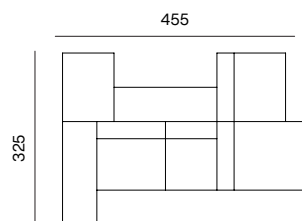

**CHAISE LONGUE 98, SEAT S 98, SEAT XL 65, BACKREST S HIGH, BACKREST XL HIGH**  
 dimensions w 390 x d 163 x h 70 cm  
 opened: w 390 x d 195 x h 70 cm

**2SEATER, CHAISE LONGUE 98, SEAT S 98, BACKREST S HIGH**  
 dimensions w 390 x d 163 x h 70 cm  
 opened: w 390 x d 195 x h 70 cm

**2SEATER, SEAT S 98 (2X), SEAT M 98 (2X), SEAT XL 65, BACKREST XL HIGH**  
 dimensions w 390 x d 293 x h 70 cm

**2SEATER, CHAISE LONGUE 98, SEAT S 98 (2X), SEAT M 98, SEAT XL 65, BACKREST S HIGH**  
 dimensions w 390 x d 293 x h 70 cm  
 opened: w 390 x d 325 x h 70 cm

**2SEATER (2X), SEAT S 98 (2X), SEAT M 98 (2X)**  
 dimensions w 390 x d 293 x h 70 cm

**SEAT S 98, SEAT M 98 (3X), SEAT M 130, SEAT XL 65 (2X), BACKREST S HIGH, BACKREST M HIGH (3X)**  
 dimensions w 455 x d 325 x h 70 cm

**SEAT S 65 (3X), SEAT S 98 (2X), BACKREST S HIGH (2X), BACKREST XL HIGH**  
 dimensions w 228 x d 390 x h 70 cm

**SEAT S 65 (6X), SEAT S 98 (4X), SEAT XL 65, BACKREST S HIGH (5X)**  
 dimensions w 423 x d 423 x h 70 cm