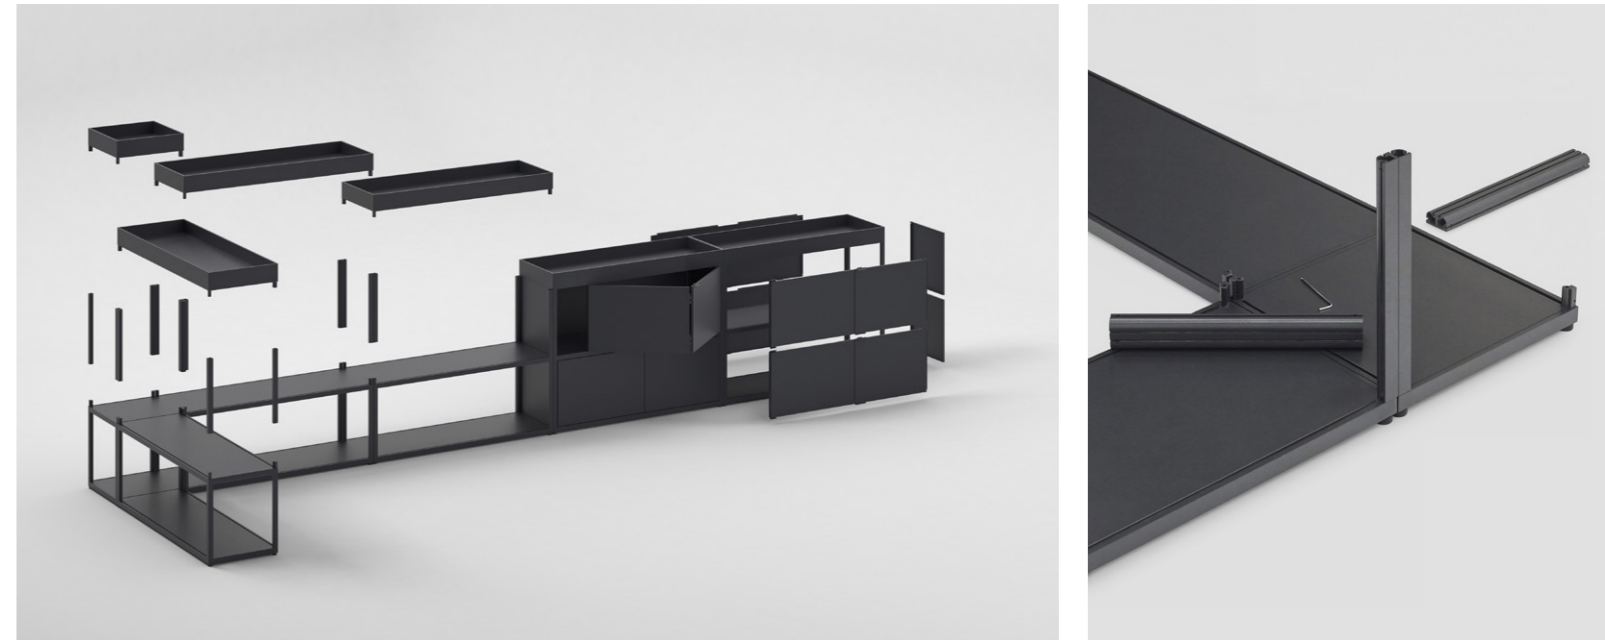

FRAMEWORK

New Order functions like a framework or a backbone for a given workspace. It is sleek and contemporary in its aesthetic, and yet it is discreet enough not to interfere with or determine the look of a room. It offers architectural structure and can be endlessly modified or adjusted over time, so that it evolves and grows with the needs of a user. It also creates an open and inviting environment by offering the possibility to display or exhibit work, rather than hiding it away inside drawers or within the private space of a computer screen.

- NEW ORDER -

PRODUCT HIGHLIGHTS

- Modular system
- Extremely flexible driven by simplicity
- Framework and backbone
- Aesthetic yet functional
- Easy to build and rebuild
- Shelves and trays with different profile heights
- Various colours, materials, surfaces and textile options
- Open grid that can be filled with doors, drawers and a variety of panels
- Many combination opportunities
- Connection between shelves and tables
- Many different applications within Workspace and Living