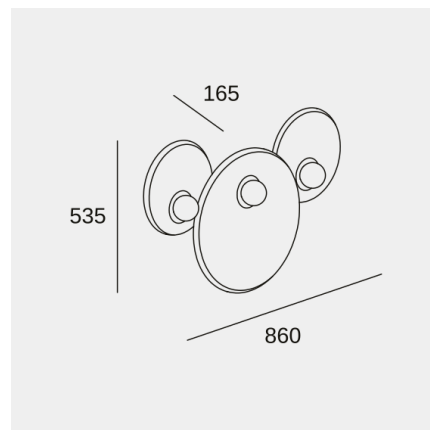

### Technical features

Luminaire total power: 27W

Structure material: Aluminium, Steel

Structure finish: Matte gold

Diffuser material: Glass

Diffuser finish: Opal

Max. size of light bulb: 90/50 mm

Recommended light bulb: E14

### Luminotechnic features

Lampholder	Quantity	Light source power (W)
E14	3	Max. power 9W

Image may not match reference. LedsC4 reserves the right to amend any of the product's components. The data related to flux, power and colour temperature may be subject to changes made by the manufacturer.

## Trip triple ø300mm / ø460mm / ø300mm

Nahtrang Design

Wall fixture Trip triple ø300mm / ø460mm / ø300mm E14 27 Matte gold

### Logistics

x 1

Net weight (kg): 1.98

Packaged weight (kg): 5.06

Packaging: 520mm x 530mm x  
290mm

Image may not match reference. LedsC4 reserves the right to amend any of the product's components. The data related to flux, power and colour temperature may be subject to changes made by the manufacturer.