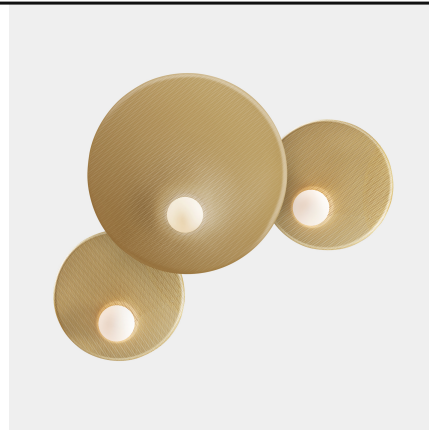

Trip triple ø300mm / ø460mm / ø300mm

Nahtrang Design

Wall fixture Trip triple ø300mm / ø460mm / ø300mm E14 27 Matte gold

Technical features

Luminaire total power: 27W

Structure material: Aluminium, Steel

Structure finish: Matte gold

Diffuser material: Glass

Diffuser finish: Opal

Max. size of light bulb: 90/50 mm

Recommended light bulb: E14

Voltage / frequency: 100-240V/50-60Hz

Warranty: 5 años

Easily recyclable luminaire

Luminotechnic features

Lampholder	Quantity	Light source power (W)
E14	3	Max. power 9W

Image may not match reference. LedsC4 reserves the right to amend any of the product's components. The data related to flux, power and colour temperature may be subject to changes made by the manufacturer.