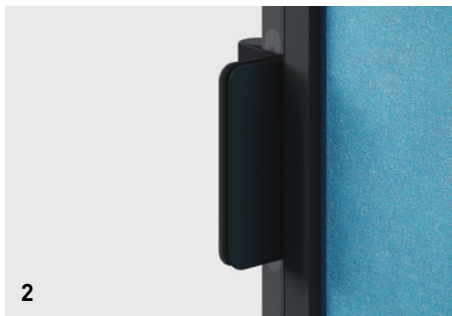

QUIET.BOX and QUIET.BOX Organic INFO CARD

1

2

3

5

4

5

Size	1000 x 1000 mm
Ceiling	Fabric-covered
Wall configuration	3 sides closed or glass back panel
Absorption (echo)	Yes
Sound insulation	Yes, 38 dB
Ventilation	Active ventilation (ventilator)
Lighting	Yes, integral ceiling light
Glazing	Enclosed
Installation time (excl. transport)	QUIET.BOX: Pre-assembled approx. 30 minutes in kit form approx. 2-3 hours QUIET.BOX ORGANIC: Pre-assembled approx. 30 minutes in kit form approx. 1-2 hours
Reconfiguration on the same floor	30 minutes
Construction	Low-noise
Flexibility	All components can be reused
Electrics	In the solid walls
Sound insulation	Solid walls up to 42 dB Glazed sections up to 38 dB

1 | BUILT-IN LED
For uniform illumination.

2 | DOOR HINGES
3D adjustable.

3 | SHELF
With USB charger and socket.

4 | SEAT UPHOLSTERY
Choose from the K+N fabric collection (Standard 22,28 and 29, Comfort 39, as well as Premium 42,46 and 49).

5 | DOOR FRAME
Oak natural, other types of wood / painted finishes chosen from the RAL colour chart are available on request.