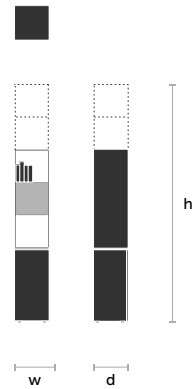

# Dimensions

## Double Palisades Wood with Base

Base Height: 73  
 1-high: 485  
 2-high: 879  
 3-high: 1273  
 4-high: 1667  
 5-high: 2061

## Double Palisades Wood with Low Cupboard

Cupboard Height: 720  
 1-high: 1132  
 2-high: 1526  
 3-high: 1920  
 4-high: 2314  
 5-high: 2708

## Double Palisades Wood with High Cupboard

Cupboard Height: 865  
 1-high: 1277  
 2-high: 1671  
 3-high: 2065  
 4-high: 2459  
 5-high: 2853

Width x Depth 808 x 412

808 x 412

808 x 412