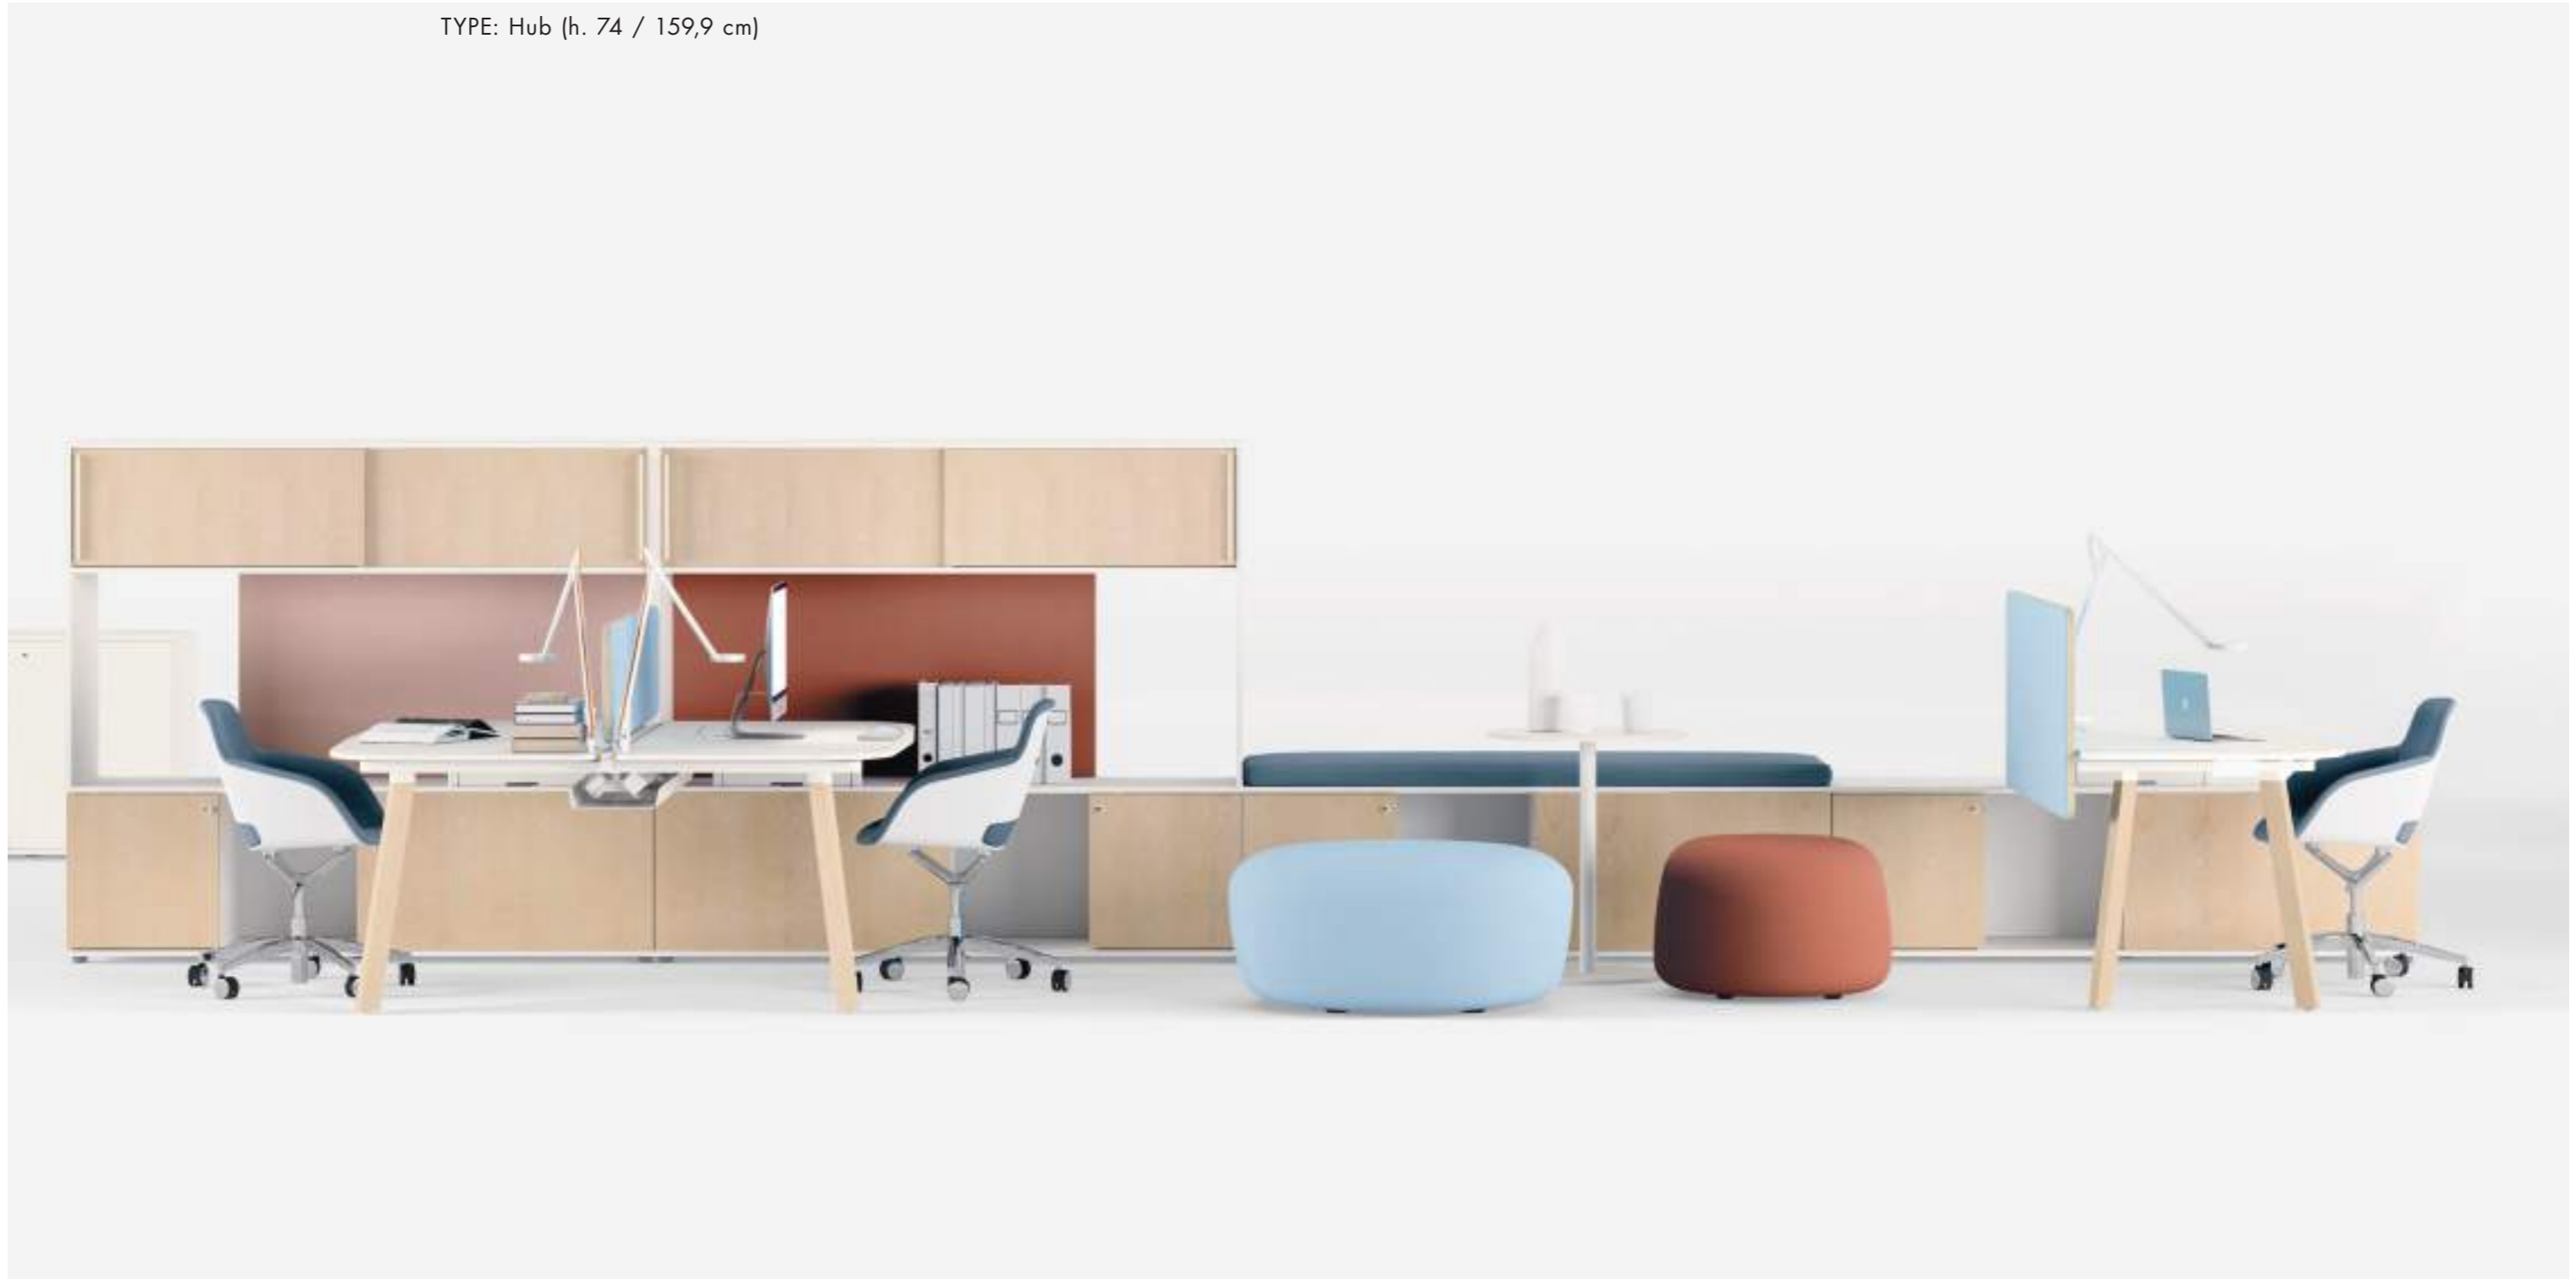

Use Me Collection

IT · I contenitori Use Me possono diventare il punto focale di una postazione individuale, replicabile in serie o personalizzabile in molteplici varianti, per creare i più diversi scenari operativi.

EN · The Use Me containers are able to become the key point of an individual workstation, which can be repeated in a series or customised in different varieties, with the result of creating different operative scenarios.

FR · Les rangements Use Me peuvent devenir le point central d'un poste individuel, répliquable en série ou personnalisable pour créer les scénarios de fonctionnement les plus divers.

DE · Die Use-Me-Container können zum Schlüsselpunkt einer einzelnen Workstation werden, die in einer Reihe wiederholt oder in verschiedenen Varianten angepasst werden kann, wodurch verschiedene operative Szenarien erstellt werden.

ES · Los espacios de almacenamiento de Use Me pueden convertirse en elemento clave del área de trabajo, pues se puede personalizar con múltiples soluciones, pudiendo crear de esta manera una multitud de espacios posibles.

RU · Контейнеры Use Me могут стать фокусной точкой личного пространства, с серийными репликами или индивидуально, в многочисленных вариантах, для создания самых разнообразных рабочих сценариев.

TYPE: Hub (h. 74 / 159,9 cm)