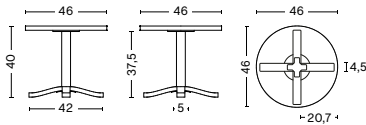

DIMENSIONS

PASTIS CHAIR
WIDTH 48,5 CM
DEPTH 50 CM
HEIGHT 80 CM
SEAT HEIGHT 47 CM
SEAT DEPTH 38 CM

PASTIS ARMCHAIR
WIDTH 59,5 CM
DEPTH 50 CM
HEIGHT 80 CM
SEAT HEIGHT 47 CM
SEAT DEPTH 38 CM

PASTIS COFFEE TABLE
DIAMETER 46 CM
HEIGHT 40 CM

PASTIS COFFEE TABLE
DIAMETER 46 CM
HEIGHT 52 CM

PASTIS TABLE
DIAMETER 70 CM
HEIGHT 74 CM

PASTIS TABLE
DIAMETER 90 CM
HEIGHT 74 CM

MATERIALS

CHAIR & ARMCHAIR
Seat and back in lacquered moulded plywood. Top veneer in oak, ash or walnut.