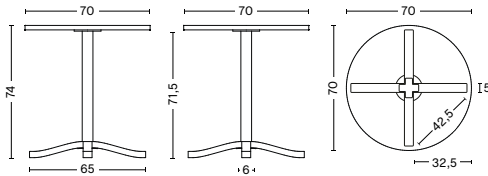

DIMENSIONS

PASTIS CHAIR
WIDTH 48,5 CM
DEPTH 50 CM
HEIGHT 80 CM
SEAT HEIGHT 47 CM
SEAT DEPTH 38 CM

PASTIS ARMCHAIR
WIDTH 59,5 CM
DEPTH 50 CM
HEIGHT 80 CM
SEAT HEIGHT 47 CM
SEAT DEPTH 38 CM

PASTIS COFFEE TABLE
DIAMETER 46 CM
HEIGHT 40 CM

PASTIS COFFEE TABLE
DIAMETER 46 CM
HEIGHT 52 CM

PASTIS TABLE
DIAMETER 70 CM
HEIGHT 74 CM

PASTIS TABLE
DIAMETER 90 CM
HEIGHT 74 CM

MATERIALS

CHAIR & ARMCHAIR
Seat and back in lacquered moulded plywood. Top veneer in oak, ash or walnut.