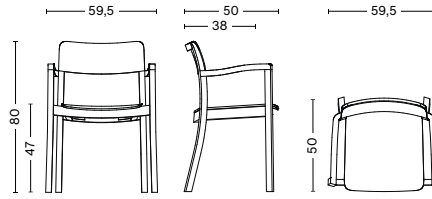

DIMENSIONS

PASTIS CHAIR
WIDTH 48,5 CM
DEPTH 50 CM
HEIGHT 80 CM
SEAT HEIGHT 47 CM
SEAT DEPTH 38 CM

PASTIS ARMCHAIR
WIDTH 59,5 CM
DEPTH 50 CM
HEIGHT 80 CM
SEAT HEIGHT 47 CM
SEAT DEPTH 38 CM

PASTIS COFFEE TABLE
DIAMETER 46 CM
HEIGHT 40 CM

PASTIS COFFEE TABLE
DIAMETER 46 CM
HEIGHT 52 CM

PASTIS TABLE
DIAMETER 70 CM
HEIGHT 74 CM

PASTIS TABLE
DIAMETER 90 CM
HEIGHT 74 CM

MATERIALS

CHAIR & ARMCHAIR
Seat and back in lacquered moulded plywood. Top veneer in oak, ash or walnut.