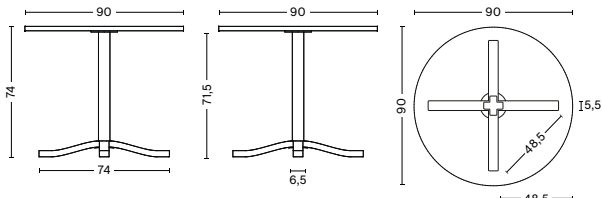

DIMENSIONS

PASTIS CHAIR
WIDTH 48,5 CM
DEPTH 50 CM
HEIGHT 80 CM
SEAT HEIGHT 47 CM
SEAT DEPTH 38 CM

PASTIS ARMCHAIR
WIDTH 59,5 CM
DEPTH 50 CM
HEIGHT 80 CM
SEAT HEIGHT 47 CM
SEAT DEPTH 38 CM

PASTIS COFFEE TABLE
DIAMETER 46 CM
HEIGHT 40 CM

PASTIS COFFEE TABLE
DIAMETER 46 CM
HEIGHT 52 CM

PASTIS TABLE
DIAMETER 70 CM
HEIGHT 74 CM

PASTIS TABLE
DIAMETER 90 CM
HEIGHT 74 CM

MATERIALS

CHAIR & ARMCHAIR
Seat and back in lacquered moulded plywood. Top veneer in oak, ash or walnut.