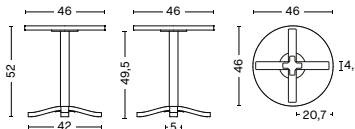

DIMENSIONS

PASTIS CHAIR
WIDTH 48,5 CM
DEPTH 50 CM
HEIGHT 80 CM
SEAT HEIGHT 47 CM
SEAT DEPTH 38 CM

PASTIS ARMCHAIR
WIDTH 59,5 CM
DEPTH 50 CM
HEIGHT 80 CM
SEAT HEIGHT 47 CM
SEAT DEPTH 38 CM

PASTIS COFFEE TABLE
DIAMETER 46 CM
HEIGHT 40 CM

PASTIS COFFEE TABLE
DIAMETER 46 CM
HEIGHT 52 CM

PASTIS TABLE
DIAMETER 70 CM
HEIGHT 74 CM

PASTIS TABLE
DIAMETER 90 CM
HEIGHT 74 CM

MATERIALS

CHAIR & ARMCHAIR
Seat and back in lacquered moulded plywood. Top veneer in oak, ash or walnut.