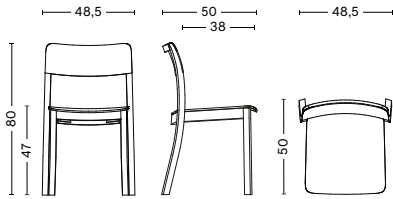

DIMENSIONS

PASTIS CHAIR
WIDTH 48,5 CM
DEPTH 50 CM
HEIGHT 80 CM
SEAT HEIGHT 47 CM
SEAT DEPTH 38 CM

PASTIS ARMCHAIR
WIDTH 59,5 CM
DEPTH 50 CM
HEIGHT 80 CM
SEAT HEIGHT 47 CM
SEAT DEPTH 38 CM

PASTIS COFFEE TABLE
DIAMETER 46 CM
HEIGHT 40 CM

PASTIS COFFEE TABLE
DIAMETER 46 CM
HEIGHT 52 CM

PASTIS TABLE
DIAMETER 70 CM
HEIGHT 74 CM

PASTIS TABLE
DIAMETER 90 CM
HEIGHT 74 CM

MATERIALS

CHAIR & ARMCHAIR
Seat and back in lacquered moulded plywood. Top veneer in oak, ash or walnut.