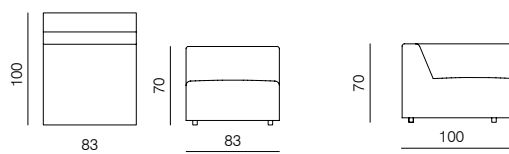

## SPECIFICATIONS AND TECHNICAL DRAWING

**CORNER**  
dimensions 90 × 90 × 70 cm

**CORNER ASYMMETRICAL (L/R)**  
dimensions 120 × 90 × 70 cm

**CORNER EXTENDED 83 (L/R)**  
dimensions 173 × 90 × 70 cm

**CORNER EXTENDED 103 (L/R)**  
dimensions 193 × 90 × 70 cm

**ISLAND 83**  
dimensions 83 × 90 × 40 cm

**ISLAND 103**  
dimensions 103 × 90 × 40 cm

**POUF 103 × 83**  
dimensions 103 × 83 × 40 cm

**POUF 100 × 100**  
dimensions 100 × 100 × 40 cm

**POUF 120 × 120**  
dimensions 120 × 120 × 40 cm

## SPECIFICATIONS AND TECHNICAL DRAWING

**ARMCHAIR**

dimensions 100 × 90 × 70 cm

**2SEATER SOFA**

dimensions 166 × 90 × 70 cm

**2.5SEATER SOFA**

dimensions 200 × 90 × 70 cm

**3SEATER SOFA**

## SPECIFICATIONS AND TECHNICAL DRAWING

XL

**1SEATER 103**  
dimensions 103 × 100 × 70 cm

**1SEATER 83**  
dimensions 83 × 100 × 70 cm

**1SEATER EXTENDED 83 (L/R)**  
dimensions 130 × 100 × 70 cm

**1SEATER + ARMRESTS 103 (L/R)**  
dimensions 120 × 100 × 70 cm