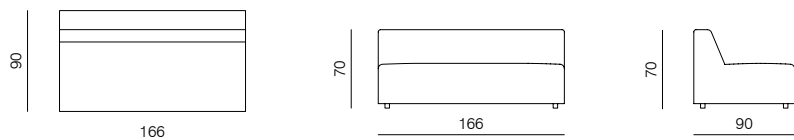

[sofa information website](#)

[armchair information website](#)

[pouf information website](#)

**1SEATER 103**  
dimensions 103 x 90 x 70 cm

**1SEATER 83**  
dimensions 83 x 90 x 70 cm

**1SEATER + ARMRESTS 103 (L/R)**  
dimensions 120 x 90 x 70 cm

**1SEATER + ARMRESTS 83 (L/R)**  
dimensions 100 x 90 x 70 cm

**1SEATER EXTENDED 83 (L/R)**  
dimensions 130 x 90 x 70 cm

**1SEATER EXTENDED 103 (L/R)**  
dimensions 150 x 90 x 70 cm

**1SEATER EXTENDED 120 (L/R)**  
dimensions 180 x 90 x 70 cm

## SPECIFICATIONS AND TECHNICAL DRAWING

**2SEATER 83**  
dimensions 166 × 90 × 70 cm

**2SEATER 103**  
dimensions 206 × 90 × 70 cm

**2SEATER + ARMRESTS 83 (L/R)**  
dimensions 183 × 90 × 70 cm

**2SEATER + ARMRESTS 103 (L/R)**  
dimensions 223 × 90 × 70 cm

**CORNER ASYMMETRICAL (L/R)**

dimensions 120 × 100 × 70 cm

**2.5SEATER SOFA**

dimensions 200 × 100 × 70 cm

**CORNER EXTENDED 83 (L/R)**

dimensions 183 × 100 × 70 cm

**3SEATER SOFA**

dimensions 240 × 100 × 70 cm