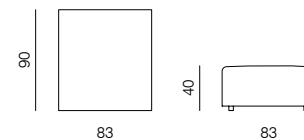

## SPECIFICATIONS AND TECHNICAL DRAWING

**2SEATER 83**  
dimensions 166 × 90 × 70 cm

**2SEATER 103**  
dimensions 206 × 90 × 70 cm

**2SEATER + ARMRESTS 83 (L/R)**  
dimensions 183 × 90 × 70 cm

**2SEATER + ARMRESTS 103 (L/R)**  
dimensions 223 × 90 × 70 cm

**CHAISE LONGUE 165 83 (L/R)**  
dimensions 100 × 165 × 70 cm

**CHAISE LONGUE 165 103 (L/R)**  
dimensions 120 × 165 × 70 cm

**CHAISE LONGUE 195 83 (L/R)**  
dimensions 100 × 195 × 70 cm

**CHAISE LONGUE 195 103 (L/R)**  
dimensions 120 × 195 × 70 cm

## SPECIFICATIONS AND TECHNICAL DRAWING

**CORNER**  
dimensions 90 × 90 × 70 cm

**CORNER ASYMMETRICAL (L/R)**  
dimensions 120 × 90 × 70 cm

**CORNER EXTENDED 83 (L/R)**  
dimensions 173 × 90 × 70 cm

**CORNER EXTENDED 103 (L/R)**  
dimensions 193 × 90 × 70 cm

**ISLAND 83**  
dimensions 83 × 90 × 40 cm

**ISLAND 103**  
dimensions 103 × 90 × 40 cm

**POUF 103 × 83**  
dimensions 103 × 83 × 40 cm

**POUF 100 × 100**  
dimensions 100 × 100 × 40 cm

**POUF 120 × 120**  
dimensions 120 × 120 × 40 cm