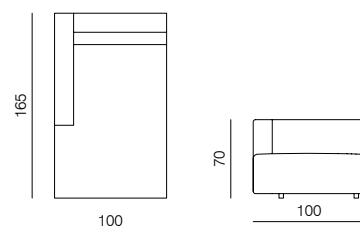

**1SEATER + ARMRESTS 83 (L/R)**  
dimensions 100 x 90 x 70 cm

**1SEATER EXTENDED 83 (L/R)**  
dimensions 130 x 90 x 70 cm

**1SEATER EXTENDED 103 (L/R)**  
dimensions 150 x 90 x 70 cm

**1SEATER EXTENDED 120 (L/R)**  
dimensions 180 x 90 x 70 cm

## SPECIFICATIONS AND TECHNICAL DRAWING

**2SEATER 83**  
dimensions 166 × 90 × 70 cm

**2SEATER 103**  
dimensions 206 × 90 × 70 cm

**2SEATER + ARMRESTS 83 (L/R)**  
dimensions 183 × 90 × 70 cm

**2SEATER + ARMRESTS 103 (L/R)**  
dimensions 223 × 90 × 70 cm

**CHAISE LONGUE 165 83 (L/R)**  
dimensions 100 × 165 × 70 cm

**CHAISE LONGUE 165 103 (L/R)**  
dimensions 120 × 165 × 70 cm

**CHAISE LONGUE 195 83 (L/R)**  
dimensions 100 × 195 × 70 cm

**CHAISE LONGUE 195 103 (L/R)**  
dimensions 120 × 195 × 70 cm

## SPECIFICATIONS AND TECHNICAL DRAWING

**CORNER**  
dimensions 90 × 90 × 70 cm

**CORNER ASYMMETRICAL (L/R)**  
dimensions 120 × 90 × 70 cm

**CORNER EXTENDED 83 (L/R)**  
dimensions 173 × 90 × 70 cm

**CORNER EXTENDED 103 (L/R)**  
dimensions 193 × 90 × 70 cm