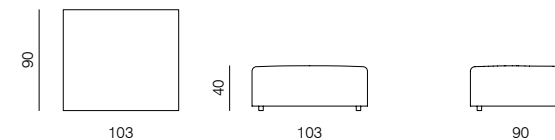

**CHAISE LONGUE 165 83 (L/R)**  
dimensions 100 × 165 × 70 cm

**CHAISE LONGUE 165 103 (L/R)**  
dimensions 120 × 165 × 70 cm

**CHAISE LONGUE 195 83 (L/R)**  
dimensions 100 × 195 × 70 cm

**CHAISE LONGUE 195 103 (L/R)**  
dimensions 120 × 195 × 70 cm

## SPECIFICATIONS AND TECHNICAL DRAWING

**CORNER**  
dimensions 90 × 90 × 70 cm

**CORNER ASYMMETRICAL (L/R)**  
dimensions 120 × 90 × 70 cm

**CORNER EXTENDED 83 (L/R)**  
dimensions 173 × 90 × 70 cm

**CORNER EXTENDED 103 (L/R)**  
dimensions 193 × 90 × 70 cm

**ISLAND 83**  
dimensions 83 × 90 × 40 cm

**ISLAND 103**  
dimensions 103 × 90 × 40 cm

**POUF 103 × 83**  
dimensions 103 × 83 × 40 cm

**POUF 100 × 100**  
dimensions 100 × 100 × 40 cm

**POUF 120 × 120**  
dimensions 120 × 120 × 40 cm

## SPECIFICATIONS AND TECHNICAL DRAWING

XL

**CORNER**

dimensions 100 × 100 × 70 cm

**ISLAND 83**

dimensions 83 × 100 × 40 cm

**ISLAND 103**

dimensions 103 × 100 × 40 cm