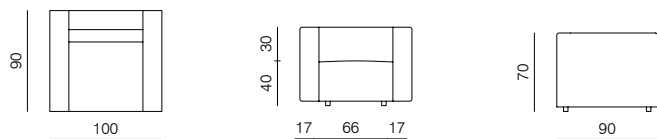

## SPECIFICATIONS AND TECHNICAL DRAWING

**CORNER**  
dimensions 90 × 90 × 70 cm

**CORNER ASYMMETRICAL (L/R)**  
dimensions 120 × 90 × 70 cm

**CORNER EXTENDED 83 (L/R)**  
dimensions 173 × 90 × 70 cm

**CORNER EXTENDED 103 (L/R)**  
dimensions 193 × 90 × 70 cm

**ISLAND 83**  
dimensions 83 × 90 × 40 cm

**ISLAND 103**  
dimensions 103 × 90 × 40 cm

**POUF 103 × 83**  
dimensions 103 × 83 × 40 cm

**POUF 100 × 100**  
dimensions 100 × 100 × 40 cm

**POUF 120 × 120**  
dimensions 120 × 120 × 40 cm

## SPECIFICATIONS AND TECHNICAL DRAWING

**ARMCHAIR**

dimensions 100 × 90 × 70 cm

**2SEATER SOFA**

dimensions 166 × 90 × 70 cm

**2.5SEATER SOFA**

dimensions 200 × 90 × 70 cm

**3SEATER SOFA**

## SPECIFICATIONS AND TECHNICAL DRAWING

XL

**CORNER**

dimensions 100 × 100 × 70 cm

**ISLAND 83**

dimensions 83 × 100 × 40 cm

**ISLAND 103**

dimensions 103 × 100 × 40 cm