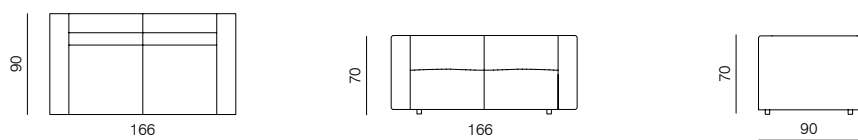

2SEATER SOFA

dimensions 166 × 90 × 70 cm