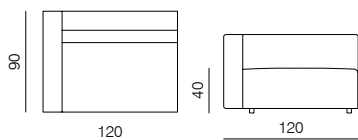

[sofa information website](#)

[armchair information website](#)

[pouf information website](#)

**1SEATER 103**  
dimensions 103 x 90 x 70 cm

**1SEATER 83**  
dimensions 83 x 90 x 70 cm

**1SEATER + ARMRESTS 103 (L/R)**  
dimensions 120 x 90 x 70 cm

**1SEATER + ARMRESTS 83 (L/R)**  
dimensions 100 x 90 x 70 cm

**1SEATER EXTENDED 83 (L/R)**  
dimensions 130 x 90 x 70 cm

**1SEATER EXTENDED 103 (L/R)**  
dimensions 150 x 90 x 70 cm

**1SEATER EXTENDED 120 (L/R)**  
dimensions 180 x 90 x 70 cm

## SPECIFICATIONS AND TECHNICAL DRAWING

XL

**CORNER**

dimensions 100 × 100 × 70 cm

**ISLAND 83**

dimensions 83 × 100 × 40 cm

**ISLAND 103**

dimensions 103 × 100 × 40 cm

**CORNER ASYMMETRICAL (L/R)**

dimensions 120 × 100 × 70 cm

**2.5SEATER SOFA**

dimensions 200 × 100 × 70 cm

**CORNER EXTENDED 83 (L/R)**

dimensions 183 × 100 × 70 cm

**3SEATER SOFA**

dimensions 240 × 100 × 70 cm