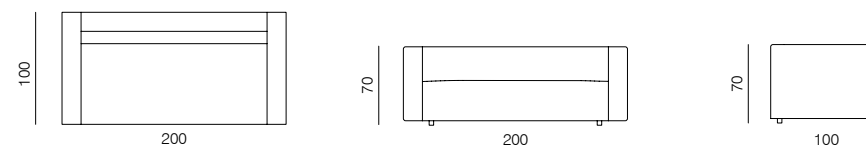

## SPECIFICATIONS AND TECHNICAL DRAWING

XL

**CORNER**

dimensions 100 × 100 × 70 cm

**ISLAND 83**

dimensions 83 × 100 × 40 cm

**ISLAND 103**

dimensions 103 × 100 × 40 cm

**CORNER ASYMMETRICAL (L/R)**

dimensions 120 × 100 × 70 cm

**2.5SEATER SOFA**

dimensions 200 × 100 × 70 cm

**CORNER EXTENDED 83 (L/R)**

dimensions 183 × 100 × 70 cm

**3SEATER SOFA**

dimensions 240 × 100 × 70 cm