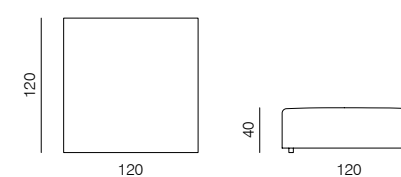

## SPECIFICATIONS AND TECHNICAL DRAWING

**CORNER**  
dimensions 90 × 90 × 70 cm

**CORNER ASYMMETRICAL (L/R)**  
dimensions 120 × 90 × 70 cm

**CORNER EXTENDED 83 (L/R)**  
dimensions 173 × 90 × 70 cm

**CORNER EXTENDED 103 (L/R)**  
dimensions 193 × 90 × 70 cm

**ISLAND 83**  
dimensions 83 × 90 × 40 cm

**ISLAND 103**  
dimensions 103 × 90 × 40 cm

**POUF 103 × 83**  
dimensions 103 × 83 × 40 cm

**POUF 100 × 100**  
dimensions 100 × 100 × 40 cm

**POUF 120 × 120**  
dimensions 120 × 120 × 40 cm

## SPECIFICATIONS AND TECHNICAL DRAWING

XL

**CORNER**

dimensions 100 × 100 × 70 cm

**ISLAND 83**

dimensions 83 × 100 × 40 cm

**ISLAND 103**

dimensions 103 × 100 × 40 cm