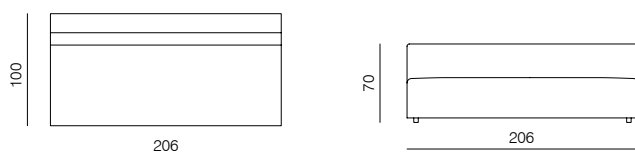

## SPECIFICATIONS AND TECHNICAL DRAWING

XL

**2SEATER 83**

dimensions 166 × 100 × 70 cm

**2SEATER 103**

dimensions 206 × 100 × 70 cm

**2SEATER + ARMRESTS 83 (L/R)**

dimensions 183 × 100 × 70 cm

## SPECIFICATIONS AND TECHNICAL DRAWING

XL

**CORNER**

dimensions 100 × 100 × 70 cm

**ISLAND 83**

dimensions 83 × 100 × 40 cm

**ISLAND 103**

dimensions 103 × 100 × 40 cm