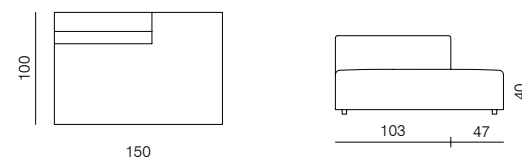

1SEATER EXTENDED 103 (L/R)
dimensions 150 × 100 × 70 cm