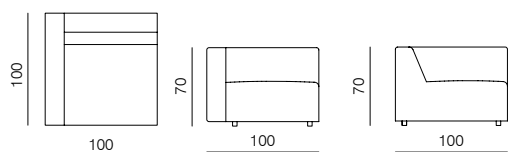

## SPECIFICATIONS AND TECHNICAL DRAWING

**CORNER**  
dimensions 90 × 90 × 70 cm

**CORNER ASYMMETRICAL (L/R)**  
dimensions 120 × 90 × 70 cm

**CORNER EXTENDED 83 (L/R)**  
dimensions 173 × 90 × 70 cm

**CORNER EXTENDED 103 (L/R)**  
dimensions 193 × 90 × 70 cm

## SPECIFICATIONS AND TECHNICAL DRAWING

XL

**1SEATER 103**  
dimensions 103 × 100 × 70 cm

**1SEATER 83**  
dimensions 83 × 100 × 70 cm

**1SEATER EXTENDED 83 (L/R)**  
dimensions 130 × 100 × 70 cm

**1SEATER + ARMRESTS 103 (L/R)**  
dimensions 120 × 100 × 70 cm

**1SEATER + ARMRESTS 83 (L/R)**  
dimensions 100 × 100 × 70 cm

**1SEATER EXTENDED 103 (L/R)**  
dimensions 150 × 100 × 70 cm

**1SEATER EXTENDED 103 (L/R)**  
dimensions 180 × 100 × 70 cm

## SPECIFICATIONS AND TECHNICAL DRAWING

XL

**2SEATER 83**

dimensions 166 × 100 × 70 cm

**2SEATER 103**

dimensions 206 × 100 × 70 cm

**2SEATER + ARMRESTS 83 (L/R)**

dimensions 183 × 100 × 70 cm