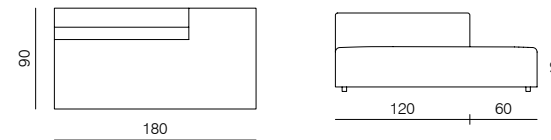

[sofa information website](#)

[armchair information website](#)

[pouf information website](#)

**1SEATER 103**  
dimensions 103 x 90 x 70 cm

**1SEATER 83**  
dimensions 83 x 90 x 70 cm

**1SEATER + ARMRESTS 103 (L/R)**  
dimensions 120 x 90 x 70 cm

**1SEATER + ARMRESTS 83 (L/R)**  
dimensions 100 x 90 x 70 cm

**1SEATER EXTENDED 83 (L/R)**  
dimensions 130 x 90 x 70 cm

**1SEATER EXTENDED 103 (L/R)**  
dimensions 150 x 90 x 70 cm

**1SEATER EXTENDED 120 (L/R)**  
dimensions 180 x 90 x 70 cm

## SPECIFICATIONS AND TECHNICAL DRAWING

**2SEATER 83**  
dimensions 166 × 90 × 70 cm

**2SEATER 103**  
dimensions 206 × 90 × 70 cm

**2SEATER + ARMRESTS 83 (L/R)**  
dimensions 183 × 90 × 70 cm

**2SEATER + ARMRESTS 103 (L/R)**  
dimensions 223 × 90 × 70 cm

## SPECIFICATIONS AND TECHNICAL DRAWING

XL

**CORNER**

dimensions 100 × 100 × 70 cm

**ISLAND 83**

dimensions 83 × 100 × 40 cm

**ISLAND 103**

dimensions 103 × 100 × 40 cm