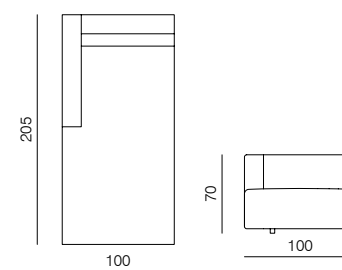

## SPECIFICATIONS AND TECHNICAL DRAWING

XL

**2SEATER 83**

dimensions 166 × 100 × 70 cm

**2SEATER 103**

dimensions 206 × 100 × 70 cm

**2SEATER + ARMRESTS 83 (L/R)**

dimensions 183 × 100 × 70 cm

**2SEATER + ARMRESTS 103 (L/R)**

dimensions 223 × 100 × 70 cm

**CHAISE LONGUE 175 83 (L/R)**

dimensions 100 × 175 × 70 cm

**CHAISE LONGUE 175 103 (L/R)**

dimensions 120 × 175 × 70 cm

**CHAISE LONGUE 205 83 (L/R)**

dimensions 100 × 205 × 70 cm

**CHAISE LONGUE 205 103 (L/R)**

dimensions 120 × 205 × 70 cm

## SPECIFICATIONS AND TECHNICAL DRAWING

XL

**CORNER**

dimensions 100 × 100 × 70 cm

**ISLAND 83**

dimensions 83 × 100 × 40 cm

**ISLAND 103**

dimensions 103 × 100 × 40 cm