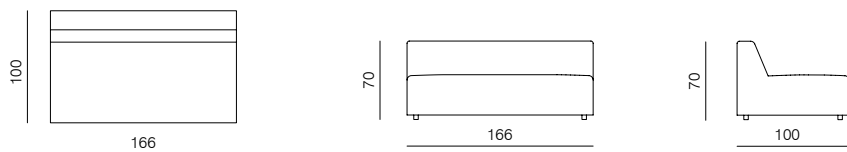

## SPECIFICATIONS AND TECHNICAL DRAWING

XL

**1SEATER 103**  
dimensions 103 × 100 × 70 cm

**1SEATER 83**  
dimensions 83 × 100 × 70 cm

**1SEATER EXTENDED 83 (L/R)**  
dimensions 130 × 100 × 70 cm

**1SEATER + ARMRESTS 103 (L/R)**  
dimensions 120 × 100 × 70 cm

**1SEATER + ARMRESTS 83 (L/R)**  
dimensions 100 × 100 × 70 cm

**1SEATER EXTENDED 103 (L/R)**  
dimensions 150 × 100 × 70 cm

**1SEATER EXTENDED 103 (L/R)**  
dimensions 180 × 100 × 70 cm

## SPECIFICATIONS AND TECHNICAL DRAWING

XL

**2SEATER 83**

dimensions 166 × 100 × 70 cm

**2SEATER 103**

dimensions 206 × 100 × 70 cm

**2SEATER + ARMRESTS 83 (L/R)**

dimensions 183 × 100 × 70 cm

## SPECIFICATIONS AND TECHNICAL DRAWING

XL

**CORNER**

dimensions 100 × 100 × 70 cm

**ISLAND 83**

dimensions 83 × 100 × 40 cm

**ISLAND 103**

dimensions 103 × 100 × 40 cm