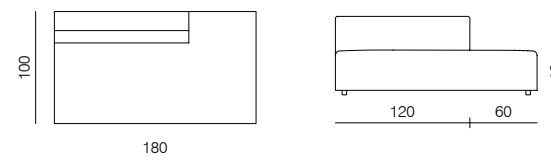

## SPECIFICATIONS AND TECHNICAL DRAWING

**CORNER**  
dimensions 90 × 90 × 70 cm

**CORNER ASYMMETRICAL (L/R)**  
dimensions 120 × 90 × 70 cm

**CORNER EXTENDED 83 (L/R)**  
dimensions 173 × 90 × 70 cm

**CORNER EXTENDED 103 (L/R)**  
dimensions 193 × 90 × 70 cm

## SPECIFICATIONS AND TECHNICAL DRAWING

XL

**1SEATER 103**  
dimensions 103 × 100 × 70 cm

**1SEATER 83**  
dimensions 83 × 100 × 70 cm

**1SEATER EXTENDED 83 (L/R)**  
dimensions 130 × 100 × 70 cm

**1SEATER + ARMRESTS 103 (L/R)**  
dimensions 120 × 100 × 70 cm

**1SEATER + ARMRESTS 83 (L/R)**  
dimensions 100 × 100 × 70 cm

**1SEATER EXTENDED 103 (L/R)**  
dimensions 150 × 100 × 70 cm

**1SEATER EXTENDED 103 (L/R)**  
dimensions 180 × 100 × 70 cm

## SPECIFICATIONS AND TECHNICAL DRAWING

XL

**CORNER**

dimensions 100 × 100 × 70 cm

**ISLAND 83**

dimensions 83 × 100 × 40 cm

**ISLAND 103**

dimensions 103 × 100 × 40 cm