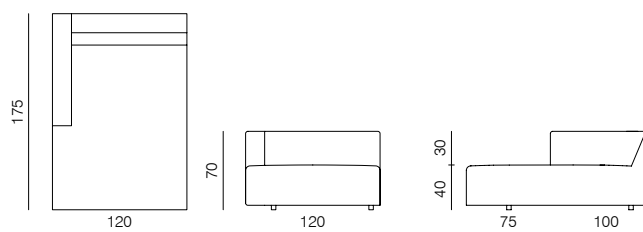

## SPECIFICATIONS AND TECHNICAL DRAWING

XL

**2SEATER 83**

dimensions 166 × 100 × 70 cm

**2SEATER 103**

dimensions 206 × 100 × 70 cm

**2SEATER + ARMRESTS 83 (L/R)**

dimensions 183 × 100 × 70 cm

**2SEATER + ARMRESTS 103 (L/R)**

dimensions 223 × 100 × 70 cm

**CHAISE LONGUE 175 83 (L/R)**

dimensions 100 × 175 × 70 cm

**CHAISE LONGUE 175 103 (L/R)**

dimensions 120 × 175 × 70 cm

**CHAISE LONGUE 205 83 (L/R)**

dimensions 100 × 205 × 70 cm

**CHAISE LONGUE 205 103 (L/R)**

dimensions 120 × 205 × 70 cm

## SPECIFICATIONS AND TECHNICAL DRAWING

XL

**CORNER**

dimensions 100 × 100 × 70 cm

**ISLAND 83**

dimensions 83 × 100 × 40 cm

**ISLAND 103**

dimensions 103 × 100 × 40 cm