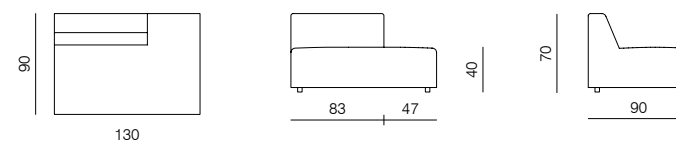

[sofa information website](#)

[armchair information website](#)

[pouf information website](#)

**1SEATER 103**  
dimensions 103 x 90 x 70 cm

**1SEATER 83**  
dimensions 83 x 90 x 70 cm

**1SEATER + ARMRESTS 103 (L/R)**  
dimensions 120 x 90 x 70 cm

**1SEATER + ARMRESTS 83 (L/R)**  
dimensions 100 x 90 x 70 cm

**1SEATER EXTENDED 83 (L/R)**  
dimensions 130 x 90 x 70 cm

**1SEATER EXTENDED 103 (L/R)**  
dimensions 150 x 90 x 70 cm

**1SEATER EXTENDED 120 (L/R)**  
dimensions 180 x 90 x 70 cm

## SPECIFICATIONS AND TECHNICAL DRAWING

XL

**CORNER**

dimensions 100 × 100 × 70 cm

**ISLAND 83**

dimensions 83 × 100 × 40 cm

**ISLAND 103**

dimensions 103 × 100 × 40 cm

**CORNER ASYMMETRICAL (L/R)**

dimensions 120 × 100 × 70 cm

**2.5SEATER SOFA**

dimensions 200 × 100 × 70 cm

**CORNER EXTENDED 83 (L/R)**

dimensions 183 × 100 × 70 cm

**3SEATER SOFA**

dimensions 240 × 100 × 70 cm