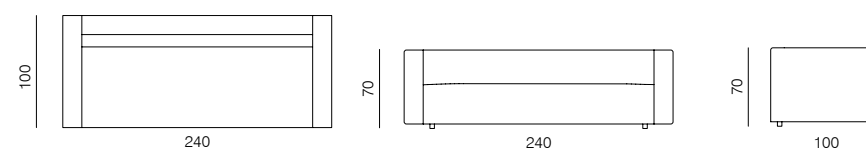

## SPECIFICATIONS AND TECHNICAL DRAWING

XL

**CORNER**

dimensions 100 × 100 × 70 cm

**ISLAND 83**

dimensions 83 × 100 × 40 cm

**ISLAND 103**

dimensions 103 × 100 × 40 cm

**CORNER ASYMMETRICAL (L/R)**

dimensions 120 × 100 × 70 cm

**2.5SEATER SOFA**

dimensions 200 × 100 × 70 cm

**CORNER EXTENDED 83 (L/R)**

dimensions 183 × 100 × 70 cm

**3SEATER SOFA**

dimensions 240 × 100 × 70 cm

**CORNER EXTENDED 103 (L/R)**

dimensions 203 × 100 × 70 cm