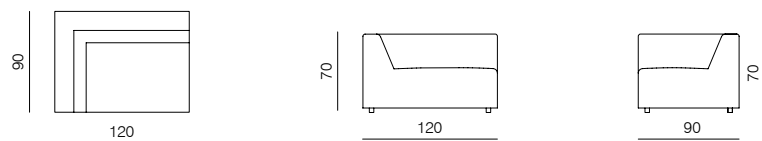

## SPECIFICATIONS AND TECHNICAL DRAWING

**2SEATER 83**  
dimensions 166 × 90 × 70 cm

**2SEATER 103**  
dimensions 206 × 90 × 70 cm

**2SEATER + ARMRESTS 83 (L/R)**  
dimensions 183 × 90 × 70 cm

**2SEATER + ARMRESTS 103 (L/R)**  
dimensions 223 × 90 × 70 cm

**CHAISE LONGUE 165 83 (L/R)**  
dimensions 100 × 165 × 70 cm

**CHAISE LONGUE 165 103 (L/R)**  
dimensions 120 × 165 × 70 cm

**CHAISE LONGUE 195 83 (L/R)**  
dimensions 100 × 195 × 70 cm

**CHAISE LONGUE 195 103 (L/R)**  
dimensions 120 × 195 × 70 cm

## SPECIFICATIONS AND TECHNICAL DRAWING

**CORNER**  
dimensions 90 × 90 × 70 cm

**CORNER ASYMMETRICAL (L/R)**  
dimensions 120 × 90 × 70 cm

**CORNER EXTENDED 83 (L/R)**  
dimensions 173 × 90 × 70 cm

**CORNER EXTENDED 103 (L/R)**  
dimensions 193 × 90 × 70 cm

## SPECIFICATIONS AND TECHNICAL DRAWING

XL

**CORNER**

dimensions 100 × 100 × 70 cm

**ISLAND 83**

dimensions 83 × 100 × 40 cm

**ISLAND 103**

dimensions 103 × 100 × 40 cm