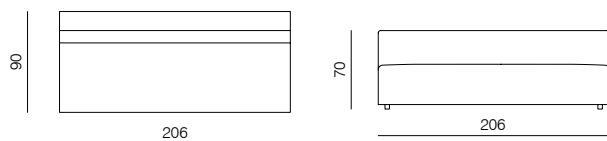

[sofa information website](#)

[armchair information website](#)

[pouf information website](#)

**1SEATER 103**  
dimensions 103 x 90 x 70 cm

**1SEATER 83**  
dimensions 83 x 90 x 70 cm

**1SEATER + ARMRESTS 103 (L/R)**  
dimensions 120 x 90 x 70 cm

**1SEATER + ARMRESTS 83 (L/R)**  
dimensions 100 x 90 x 70 cm

**1SEATER EXTENDED 83 (L/R)**  
dimensions 130 x 90 x 70 cm

**1SEATER EXTENDED 103 (L/R)**  
dimensions 150 x 90 x 70 cm

**1SEATER EXTENDED 120 (L/R)**  
dimensions 180 x 90 x 70 cm

## SPECIFICATIONS AND TECHNICAL DRAWING

**2SEATER 83**  
dimensions 166 × 90 × 70 cm

**2SEATER 103**  
dimensions 206 × 90 × 70 cm

**2SEATER + ARMRESTS 83 (L/R)**  
dimensions 183 × 90 × 70 cm

**2SEATER + ARMRESTS 103 (L/R)**  
dimensions 223 × 90 × 70 cm

## SPECIFICATIONS AND TECHNICAL DRAWING

XL

**CORNER**

dimensions 100 × 100 × 70 cm

**ISLAND 83**

dimensions 83 × 100 × 40 cm

**ISLAND 103**

dimensions 103 × 100 × 40 cm