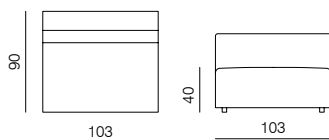

[sofa information website](#)

[armchair information website](#)

[pouf information website](#)

**1SEATER 103**  
dimensions 103 x 90 x 70 cm

**1SEATER 83**  
dimensions 83 x 90 x 70 cm

**1SEATER + ARMRESTS 103 (L/R)**  
dimensions 120 x 90 x 70 cm

## SPECIFICATIONS AND TECHNICAL DRAWING

**CORNER**  
dimensions 90 × 90 × 70 cm

**CORNER ASYMMETRICAL (L/R)**  
dimensions 120 × 90 × 70 cm

**CORNER EXTENDED 83 (L/R)**  
dimensions 173 × 90 × 70 cm

**CORNER EXTENDED 103 (L/R)**  
dimensions 193 × 90 × 70 cm

## SPECIFICATIONS AND TECHNICAL DRAWING

XL

**CORNER**

dimensions 100 × 100 × 70 cm

**ISLAND 83**

dimensions 83 × 100 × 40 cm

**ISLAND 103**

dimensions 103 × 100 × 40 cm

**CORNER ASYMMETRICAL (L/R)**

dimensions 120 × 100 × 70 cm

**2.5SEATER SOFA**

dimensions 200 × 100 × 70 cm

**CORNER EXTENDED 83 (L/R)**

dimensions 183 × 100 × 70 cm

**3SEATER SOFA**

dimensions 240 × 100 × 70 cm