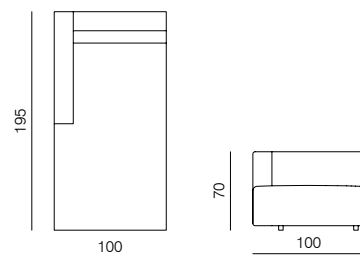

## SPECIFICATIONS AND TECHNICAL DRAWING

**2SEATER 83**  
dimensions 166 × 90 × 70 cm

**2SEATER 103**  
dimensions 206 × 90 × 70 cm

**2SEATER + ARMRESTS 83 (L/R)**  
dimensions 183 × 90 × 70 cm

**2SEATER + ARMRESTS 103 (L/R)**  
dimensions 223 × 90 × 70 cm

**CHAISE LONGUE 165 83 (L/R)**  
dimensions 100 × 165 × 70 cm

**CHAISE LONGUE 165 103 (L/R)**  
dimensions 120 × 165 × 70 cm

**CHAISE LONGUE 195 83 (L/R)**  
dimensions 100 × 195 × 70 cm

**CHAISE LONGUE 195 103 (L/R)**  
dimensions 120 × 195 × 70 cm

## SPECIFICATIONS AND TECHNICAL DRAWING

**CORNER**  
dimensions 90 × 90 × 70 cm

**CORNER ASYMMETRICAL (L/R)**  
dimensions 120 × 90 × 70 cm

**CORNER EXTENDED 83 (L/R)**  
dimensions 173 × 90 × 70 cm

**CORNER EXTENDED 103 (L/R)**  
dimensions 193 × 90 × 70 cm

## SPECIFICATIONS AND TECHNICAL DRAWING

XL

**CORNER**

dimensions 100 × 100 × 70 cm

**ISLAND 83**

dimensions 83 × 100 × 40 cm

**ISLAND 103**

dimensions 103 × 100 × 40 cm