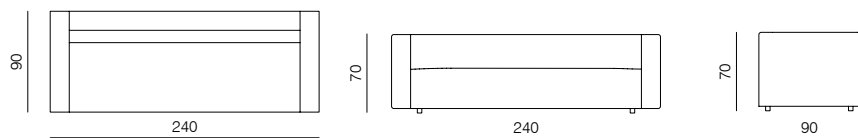

3SEATER SOFA

dimensions 240 × 90 × 70 cm