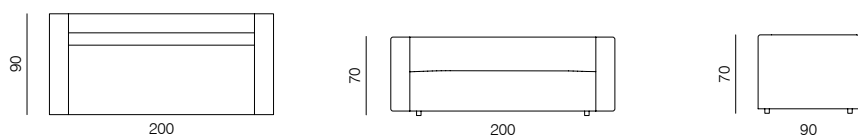

## SPECIFICATIONS AND TECHNICAL DRAWING

**CORNER**  
dimensions 90 × 90 × 70 cm

**CORNER ASYMMETRICAL (L/R)**  
dimensions 120 × 90 × 70 cm

**CORNER EXTENDED 83 (L/R)**  
dimensions 173 × 90 × 70 cm

**CORNER EXTENDED 103 (L/R)**  
dimensions 193 × 90 × 70 cm

**ISLAND 83**  
dimensions 83 × 90 × 40 cm

**ISLAND 103**  
dimensions 103 × 90 × 40 cm

**POUF 103 × 83**  
dimensions 103 × 83 × 40 cm

**POUF 100 × 100**  
dimensions 100 × 100 × 40 cm

**POUF 120 × 120**  
dimensions 120 × 120 × 40 cm

## SPECIFICATIONS AND TECHNICAL DRAWING

**ARMCHAIR**

dimensions 100 × 90 × 70 cm

**2SEATER SOFA**

dimensions 166 × 90 × 70 cm

**2.5SEATER SOFA**

dimensions 200 × 90 × 70 cm

**3SEATER SOFA**

## SPECIFICATIONS AND TECHNICAL DRAWING

XL

**CORNER**

dimensions 100 × 100 × 70 cm

**ISLAND 83**

dimensions 83 × 100 × 40 cm

**ISLAND 103**

dimensions 103 × 100 × 40 cm