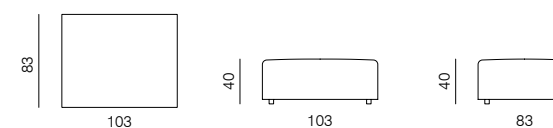

**CHAISE LONGUE 165 83 (L/R)**  
dimensions 100 × 165 × 70 cm

**CHAISE LONGUE 165 103 (L/R)**  
dimensions 120 × 165 × 70 cm

**CHAISE LONGUE 195 83 (L/R)**  
dimensions 100 × 195 × 70 cm

**CHAISE LONGUE 195 103 (L/R)**  
dimensions 120 × 195 × 70 cm

## SPECIFICATIONS AND TECHNICAL DRAWING

**CORNER**  
dimensions 90 × 90 × 70 cm

**CORNER ASYMMETRICAL (L/R)**  
dimensions 120 × 90 × 70 cm

**CORNER EXTENDED 83 (L/R)**  
dimensions 173 × 90 × 70 cm

**CORNER EXTENDED 103 (L/R)**  
dimensions 193 × 90 × 70 cm

**ISLAND 83**  
dimensions 83 × 90 × 40 cm

**ISLAND 103**  
dimensions 103 × 90 × 40 cm

**POUF 103 × 83**  
dimensions 103 × 83 × 40 cm

**POUF 100 × 100**  
dimensions 100 × 100 × 40 cm

**POUF 120 × 120**  
dimensions 120 × 120 × 40 cm

## SPECIFICATIONS AND TECHNICAL DRAWING

XL

**CORNER**

dimensions 100 × 100 × 70 cm

**ISLAND 83**

dimensions 83 × 100 × 40 cm

**ISLAND 103**

dimensions 103 × 100 × 40 cm