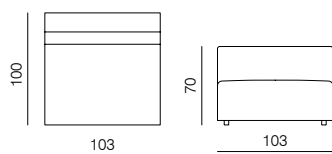

## SPECIFICATIONS AND TECHNICAL DRAWING

**CORNER**  
dimensions 90 × 90 × 70 cm

**CORNER ASYMMETRICAL (L/R)**  
dimensions 120 × 90 × 70 cm

**CORNER EXTENDED 83 (L/R)**  
dimensions 173 × 90 × 70 cm

**CORNER EXTENDED 103 (L/R)**  
dimensions 193 × 90 × 70 cm

**ISLAND 83**  
dimensions 83 × 90 × 40 cm

**ISLAND 103**  
dimensions 103 × 90 × 40 cm

**POUF 103 × 83**  
dimensions 103 × 83 × 40 cm

**POUF 100 × 100**  
dimensions 100 × 100 × 40 cm

**POUF 120 × 120**  
dimensions 120 × 120 × 40 cm

## SPECIFICATIONS AND TECHNICAL DRAWING

XL

**1SEATER 103**  
dimensions 103 × 100 × 70 cm

**1SEATER 83**  
dimensions 83 × 100 × 70 cm

**1SEATER EXTENDED 83 (L/R)**  
dimensions 130 × 100 × 70 cm

**1SEATER + ARMRESTS 103 (L/R)**  
dimensions 120 × 100 × 70 cm

## SPECIFICATIONS AND TECHNICAL DRAWING

XL

**CORNER**

dimensions 100 × 100 × 70 cm

**ISLAND 83**

dimensions 83 × 100 × 40 cm

**ISLAND 103**

dimensions 103 × 100 × 40 cm