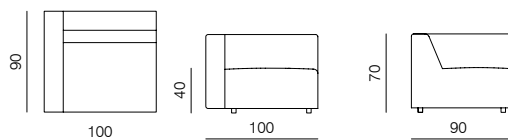

[sofa information website](#)

[armchair information website](#)

[pouf information website](#)

**1SEATER 103**  
dimensions 103 x 90 x 70 cm

**1SEATER 83**  
dimensions 83 x 90 x 70 cm

**1SEATER + ARMRESTS 103 (L/R)**  
dimensions 120 x 90 x 70 cm

**1SEATER + ARMRESTS 83 (L/R)**  
dimensions 100 x 90 x 70 cm

**1SEATER EXTENDED 83 (L/R)**  
dimensions 130 x 90 x 70 cm

**1SEATER EXTENDED 103 (L/R)**  
dimensions 150 x 90 x 70 cm

**1SEATER EXTENDED 120 (L/R)**  
dimensions 180 x 90 x 70 cm

## SPECIFICATIONS AND TECHNICAL DRAWING

XL

**CORNER**

dimensions 100 × 100 × 70 cm

**ISLAND 83**

dimensions 83 × 100 × 40 cm

**ISLAND 103**

dimensions 103 × 100 × 40 cm

**CORNER ASYMMETRICAL (L/R)**

dimensions 120 × 100 × 70 cm

**2.5SEATER SOFA**

dimensions 200 × 100 × 70 cm

**CORNER EXTENDED 83 (L/R)**

dimensions 183 × 100 × 70 cm

**3SEATER SOFA**

dimensions 240 × 100 × 70 cm