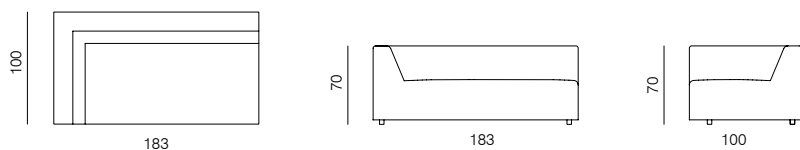

## SPECIFICATIONS AND TECHNICAL DRAWING

XL

**CORNER**

dimensions 100 × 100 × 70 cm

**ISLAND 83**

dimensions 83 × 100 × 40 cm

**ISLAND 103**

dimensions 103 × 100 × 40 cm

**CORNER ASYMMETRICAL (L/R)**

dimensions 120 × 100 × 70 cm

**2.5SEATER SOFA**

dimensions 200 × 100 × 70 cm

**CORNER EXTENDED 83 (L/R)**

dimensions 183 × 100 × 70 cm

**3SEATER SOFA**

dimensions 240 × 100 × 70 cm