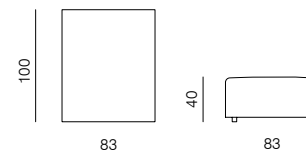

dimensions 100 × 205 × 70 cm

**CHAISE LONGUE 205 103 (L/R)**

dimensions 120 × 205 × 70 cm

## SPECIFICATIONS AND TECHNICAL DRAWING

XL

**CORNER**

dimensions 100 × 100 × 70 cm

**ISLAND 83**

dimensions 83 × 100 × 40 cm

**ISLAND 103**

dimensions 103 × 100 × 40 cm

**CORNER ASYMMETRICAL (L/R)**

dimensions 120 × 100 × 70 cm

**2.5SEATER SOFA**

dimensions 200 × 100 × 70 cm

**CORNER EXTENDED 83 (L/R)**

dimensions 183 × 100 × 70 cm

**3SEATER SOFA**

dimensions 240 × 100 × 70 cm