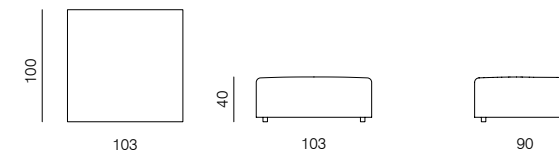

## SPECIFICATIONS AND TECHNICAL DRAWING

XL

**CORNER**

dimensions 100 × 100 × 70 cm

**ISLAND 83**

dimensions 83 × 100 × 40 cm

**ISLAND 103**

dimensions 103 × 100 × 40 cm

**CORNER ASYMMETRICAL (L/R)**

dimensions 120 × 100 × 70 cm

**2.5SEATER SOFA**

dimensions 200 × 100 × 70 cm

**CORNER EXTENDED 83 (L/R)**

dimensions 183 × 100 × 70 cm

**3SEATER SOFA**

dimensions 240 × 100 × 70 cm