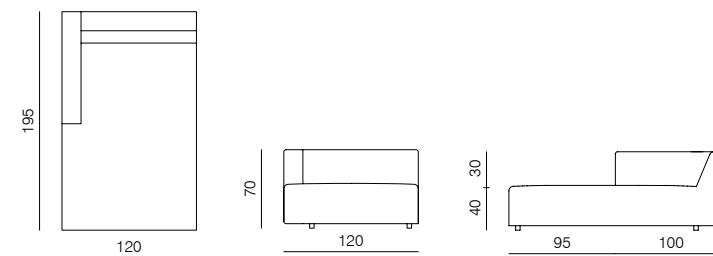

## SPECIFICATIONS AND TECHNICAL DRAWING

**2SEATER 83**  
dimensions 166 × 90 × 70 cm

**2SEATER 103**  
dimensions 206 × 90 × 70 cm

**2SEATER + ARMRESTS 83 (L/R)**  
dimensions 183 × 90 × 70 cm

**2SEATER + ARMRESTS 103 (L/R)**  
dimensions 223 × 90 × 70 cm

**CHAISE LONGUE 165 83 (L/R)**  
dimensions 100 × 165 × 70 cm

**CHAISE LONGUE 165 103 (L/R)**  
dimensions 120 × 165 × 70 cm

**CHAISE LONGUE 195 83 (L/R)**  
dimensions 100 × 195 × 70 cm

**CHAISE LONGUE 195 103 (L/R)**  
dimensions 120 × 195 × 70 cm

## SPECIFICATIONS AND TECHNICAL DRAWING

**CORNER**  
dimensions 90 × 90 × 70 cm

**CORNER ASYMMETRICAL (L/R)**  
dimensions 120 × 90 × 70 cm

**CORNER EXTENDED 83 (L/R)**  
dimensions 173 × 90 × 70 cm

**CORNER EXTENDED 103 (L/R)**  
dimensions 193 × 90 × 70 cm

## SPECIFICATIONS AND TECHNICAL DRAWING

XL

**CORNER**

dimensions 100 × 100 × 70 cm

**ISLAND 83**

dimensions 83 × 100 × 40 cm

**ISLAND 103**

dimensions 103 × 100 × 40 cm