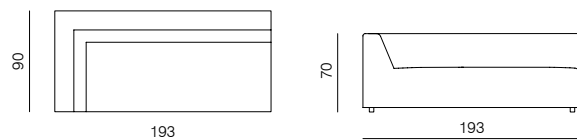

**CHAISE LONGUE 165 83 (L/R)**  
dimensions 100 × 165 × 70 cm

**CHAISE LONGUE 165 103 (L/R)**  
dimensions 120 × 165 × 70 cm

**CHAISE LONGUE 195 83 (L/R)**  
dimensions 100 × 195 × 70 cm

**CHAISE LONGUE 195 103 (L/R)**  
dimensions 120 × 195 × 70 cm

## SPECIFICATIONS AND TECHNICAL DRAWING

**CORNER**  
dimensions 90 × 90 × 70 cm

**CORNER ASYMMETRICAL (L/R)**  
dimensions 120 × 90 × 70 cm

**CORNER EXTENDED 83 (L/R)**  
dimensions 173 × 90 × 70 cm

**CORNER EXTENDED 103 (L/R)**  
dimensions 193 × 90 × 70 cm

**ISLAND 83**  
dimensions 83 × 90 × 40 cm

**ISLAND 103**  
dimensions 103 × 90 × 40 cm

**POUF 103 × 83**  
dimensions 103 × 83 × 40 cm

**POUF 100 × 100**  
dimensions 100 × 100 × 40 cm

**POUF 120 × 120**  
dimensions 120 × 120 × 40 cm

## SPECIFICATIONS AND TECHNICAL DRAWING

XL

**CORNER**

dimensions 100 × 100 × 70 cm

**ISLAND 83**

dimensions 83 × 100 × 40 cm

**ISLAND 103**

dimensions 103 × 100 × 40 cm