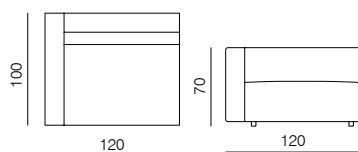

## SPECIFICATIONS AND TECHNICAL DRAWING

**CORNER**  
dimensions 90 × 90 × 70 cm

**CORNER ASYMMETRICAL (L/R)**  
dimensions 120 × 90 × 70 cm

**CORNER EXTENDED 83 (L/R)**  
dimensions 173 × 90 × 70 cm

**CORNER EXTENDED 103 (L/R)**  
dimensions 193 × 90 × 70 cm

## SPECIFICATIONS AND TECHNICAL DRAWING

XL

**1SEATER 103**  
dimensions 103 × 100 × 70 cm

**1SEATER 83**  
dimensions 83 × 100 × 70 cm

**1SEATER EXTENDED 83 (L/R)**  
dimensions 130 × 100 × 70 cm

**1SEATER + ARMRESTS 103 (L/R)**  
dimensions 120 × 100 × 70 cm

**1SEATER + ARMRESTS 83 (L/R)**  
dimensions 100 × 100 × 70 cm

**1SEATER EXTENDED 103 (L/R)**  
dimensions 150 × 100 × 70 cm

**1SEATER EXTENDED 103 (L/R)**  
dimensions 180 × 100 × 70 cm

## SPECIFICATIONS AND TECHNICAL DRAWING

XL

**2SEATER 83**

dimensions 166 × 100 × 70 cm

**2SEATER 103**

dimensions 206 × 100 × 70 cm

**2SEATER + ARMRESTS 83 (L/R)**

dimensions 183 × 100 × 70 cm