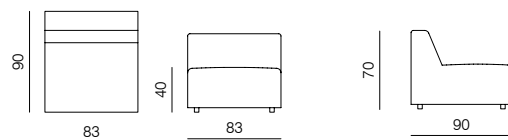

[sofa information website](#)

[armchair information website](#)

[pouf information website](#)

**1SEATER 103**  
dimensions 103 x 90 x 70 cm

**1SEATER 83**  
dimensions 83 x 90 x 70 cm

**1SEATER + ARMRESTS 103 (L/R)**  
dimensions 120 x 90 x 70 cm

**1SEATER + ARMRESTS 83 (L/R)**  
dimensions 100 x 90 x 70 cm

**1SEATER EXTENDED 83 (L/R)**  
dimensions 130 x 90 x 70 cm

**1SEATER EXTENDED 103 (L/R)**  
dimensions 150 x 90 x 70 cm

**1SEATER EXTENDED 120 (L/R)**  
dimensions 180 x 90 x 70 cm

## SPECIFICATIONS AND TECHNICAL DRAWING

**2SEATER 83**  
dimensions 166 × 90 × 70 cm

**2SEATER 103**  
dimensions 206 × 90 × 70 cm

**2SEATER + ARMRESTS 83 (L/R)**  
dimensions 183 × 90 × 70 cm

**2SEATER + ARMRESTS 103 (L/R)**  
dimensions 223 × 90 × 70 cm

## SPECIFICATIONS AND TECHNICAL DRAWING

XL

**CORNER**

dimensions 100 × 100 × 70 cm

**ISLAND 83**

dimensions 83 × 100 × 40 cm

**ISLAND 103**

dimensions 103 × 100 × 40 cm