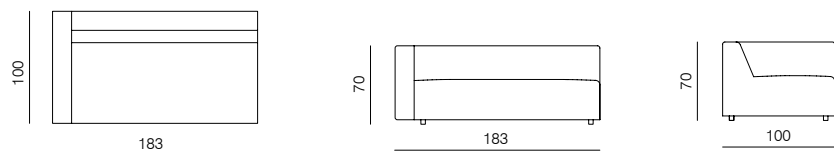

2SEATER + ARMRESTS 83 (L/R)

dimensions 183 × 100 × 70 cm