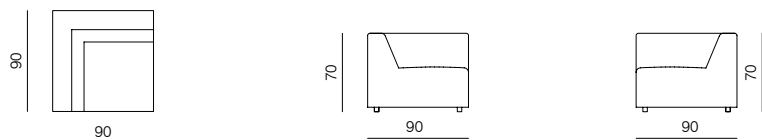

## SPECIFICATIONS AND TECHNICAL DRAWING

**2SEATER 83**  
dimensions 166 × 90 × 70 cm

**2SEATER 103**  
dimensions 206 × 90 × 70 cm

**2SEATER + ARMRESTS 83 (L/R)**  
dimensions 183 × 90 × 70 cm

**2SEATER + ARMRESTS 103 (L/R)**  
dimensions 223 × 90 × 70 cm

**CHAISE LONGUE 165 83 (L/R)**  
dimensions 100 × 165 × 70 cm

**CHAISE LONGUE 165 103 (L/R)**  
dimensions 120 × 165 × 70 cm

**CHAISE LONGUE 195 83 (L/R)**  
dimensions 100 × 195 × 70 cm

**CHAISE LONGUE 195 103 (L/R)**  
dimensions 120 × 195 × 70 cm

## SPECIFICATIONS AND TECHNICAL DRAWING

**CORNER**  
dimensions 90 × 90 × 70 cm

**CORNER ASYMMETRICAL (L/R)**  
dimensions 120 × 90 × 70 cm

**CORNER EXTENDED 83 (L/R)**  
dimensions 173 × 90 × 70 cm

**CORNER EXTENDED 103 (L/R)**  
dimensions 193 × 90 × 70 cm

## SPECIFICATIONS AND TECHNICAL DRAWING

XL

**CORNER**

dimensions 100 × 100 × 70 cm

**ISLAND 83**

dimensions 83 × 100 × 40 cm

**ISLAND 103**

dimensions 103 × 100 × 40 cm