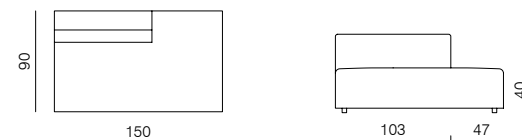

[sofa information website](#)

[armchair information website](#)

[pouf information website](#)

**1SEATER 103**  
dimensions 103 x 90 x 70 cm

**1SEATER 83**  
dimensions 83 x 90 x 70 cm

**1SEATER + ARMRESTS 103 (L/R)**  
dimensions 120 x 90 x 70 cm

**1SEATER + ARMRESTS 83 (L/R)**  
dimensions 100 x 90 x 70 cm

**1SEATER EXTENDED 83 (L/R)**  
dimensions 130 x 90 x 70 cm

**1SEATER EXTENDED 103 (L/R)**  
dimensions 150 x 90 x 70 cm

**1SEATER EXTENDED 120 (L/R)**  
dimensions 180 x 90 x 70 cm

## SPECIFICATIONS AND TECHNICAL DRAWING

XL

**CORNER**

dimensions 100 × 100 × 70 cm

**ISLAND 83**

dimensions 83 × 100 × 40 cm

**ISLAND 103**

dimensions 103 × 100 × 40 cm

**CORNER ASYMMETRICAL (L/R)**

dimensions 120 × 100 × 70 cm

**2.5SEATER SOFA**

dimensions 200 × 100 × 70 cm

**CORNER EXTENDED 83 (L/R)**

dimensions 183 × 100 × 70 cm

**3SEATER SOFA**

dimensions 240 × 100 × 70 cm