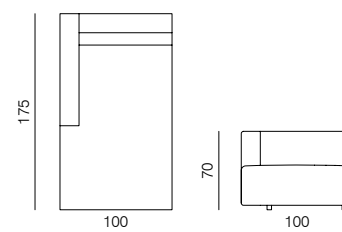

CHAISE LONGUE 175 83 (L/R)

dimensions 100 × 175 × 70 cm