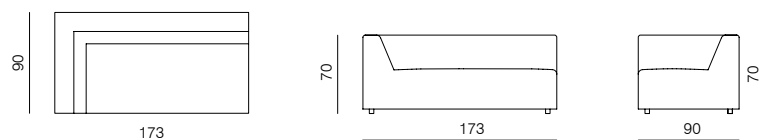

**CHAISE LONGUE 165 83 (L/R)**  
dimensions 100 × 165 × 70 cm

**CHAISE LONGUE 165 103 (L/R)**  
dimensions 120 × 165 × 70 cm

**CHAISE LONGUE 195 83 (L/R)**  
dimensions 100 × 195 × 70 cm

**CHAISE LONGUE 195 103 (L/R)**  
dimensions 120 × 195 × 70 cm

## SPECIFICATIONS AND TECHNICAL DRAWING

**CORNER**  
dimensions 90 × 90 × 70 cm

**CORNER ASYMMETRICAL (L/R)**  
dimensions 120 × 90 × 70 cm

**CORNER EXTENDED 83 (L/R)**  
dimensions 173 × 90 × 70 cm

**CORNER EXTENDED 103 (L/R)**  
dimensions 193 × 90 × 70 cm

**ISLAND 83**  
dimensions 83 × 90 × 40 cm

**ISLAND 103**  
dimensions 103 × 90 × 40 cm

**POUF 103 × 83**  
dimensions 103 × 83 × 40 cm

**POUF 100 × 100**  
dimensions 100 × 100 × 40 cm

**POUF 120 × 120**  
dimensions 120 × 120 × 40 cm

## SPECIFICATIONS AND TECHNICAL DRAWING

XL

**CORNER**

dimensions 100 × 100 × 70 cm

**ISLAND 83**

dimensions 83 × 100 × 40 cm

**ISLAND 103**

dimensions 103 × 100 × 40 cm