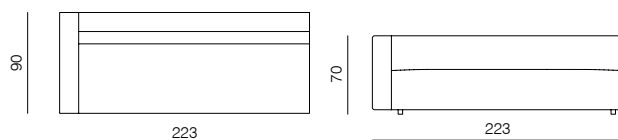

## SPECIFICATIONS AND TECHNICAL DRAWING

**2SEATER 83**  
dimensions 166 × 90 × 70 cm

**2SEATER 103**  
dimensions 206 × 90 × 70 cm

**2SEATER + ARMRESTS 83 (L/R)**  
dimensions 183 × 90 × 70 cm

**2SEATER + ARMRESTS 103 (L/R)**  
dimensions 223 × 90 × 70 cm

**CHAISE LONGUE 165 83 (L/R)**  
dimensions 100 × 165 × 70 cm

**CHAISE LONGUE 165 103 (L/R)**  
dimensions 120 × 165 × 70 cm

**CHAISE LONGUE 195 83 (L/R)**  
dimensions 100 × 195 × 70 cm

**CHAISE LONGUE 195 103 (L/R)**  
dimensions 120 × 195 × 70 cm

## SPECIFICATIONS AND TECHNICAL DRAWING

**CORNER**  
dimensions 90 × 90 × 70 cm

**CORNER ASYMMETRICAL (L/R)**  
dimensions 120 × 90 × 70 cm

**CORNER EXTENDED 83 (L/R)**  
dimensions 173 × 90 × 70 cm

**CORNER EXTENDED 103 (L/R)**  
dimensions 193 × 90 × 70 cm

## SPECIFICATIONS AND TECHNICAL DRAWING

XL

**CORNER**

dimensions 100 × 100 × 70 cm

**ISLAND 83**

dimensions 83 × 100 × 40 cm

**ISLAND 103**

dimensions 103 × 100 × 40 cm