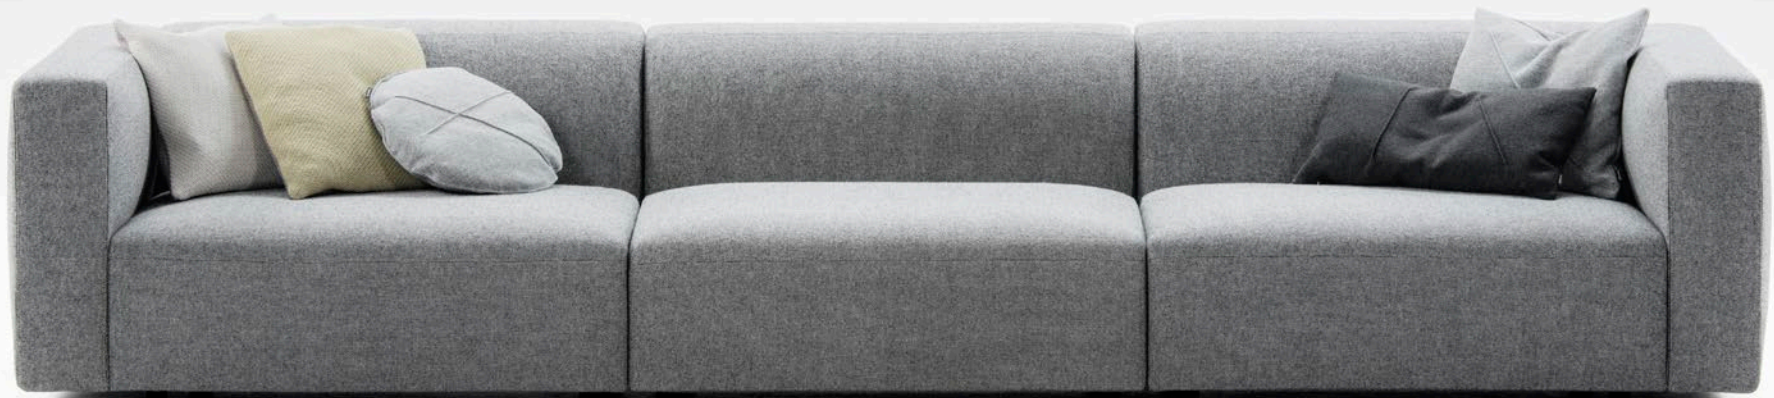

Match collection

PRODUCT SHEET

prostoria