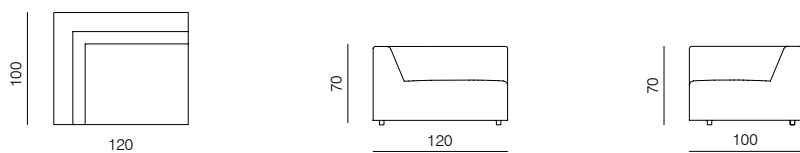

## SPECIFICATIONS AND TECHNICAL DRAWING

XL

**CORNER**

dimensions 100 × 100 × 70 cm

**ISLAND 83**

dimensions 83 × 100 × 40 cm

**ISLAND 103**

dimensions 103 × 100 × 40 cm

**CORNER ASYMMETRICAL (L/R)**

dimensions 120 × 100 × 70 cm

**2.5SEATER SOFA**

dimensions 200 × 100 × 70 cm

**CORNER EXTENDED 83 (L/R)**

dimensions 183 × 100 × 70 cm

**3SEATER SOFA**

dimensions 240 × 100 × 70 cm