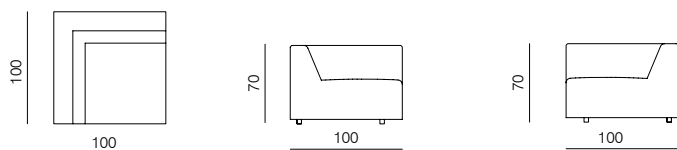

dimensions 100 × 205 × 70 cm

**CHAISE LONGUE 205 103 (L/R)**

dimensions 120 × 205 × 70 cm

## SPECIFICATIONS AND TECHNICAL DRAWING

XL

**CORNER**

dimensions 100 × 100 × 70 cm

**ISLAND 83**

dimensions 83 × 100 × 40 cm

**ISLAND 103**

dimensions 103 × 100 × 40 cm