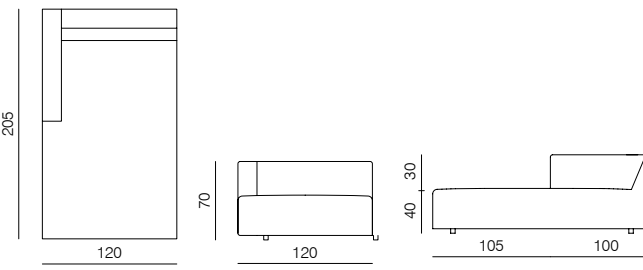

## SPECIFICATIONS AND TECHNICAL DRAWING

XL

**2SEATER 83**

dimensions 166 × 100 × 70 cm

**2SEATER 103**

dimensions 206 × 100 × 70 cm

**2SEATER + ARMRESTS 83 (L/R)**

dimensions 183 × 100 × 70 cm

**2SEATER + ARMRESTS 103 (L/R)**

dimensions 223 × 100 × 70 cm

**CHAISE LONGUE 175 83 (L/R)**

dimensions 100 × 175 × 70 cm

**CHAISE LONGUE 175 103 (L/R)**

dimensions 120 × 175 × 70 cm

**CHAISE LONGUE 205 83 (L/R)**

dimensions 100 × 205 × 70 cm

**CHAISE LONGUE 205 103 (L/R)**

dimensions 120 × 205 × 70 cm

## SPECIFICATIONS AND TECHNICAL DRAWING

XL

**CORNER**

dimensions 100 × 100 × 70 cm

**ISLAND 83**

dimensions 83 × 100 × 40 cm

**ISLAND 103**

dimensions 103 × 100 × 40 cm