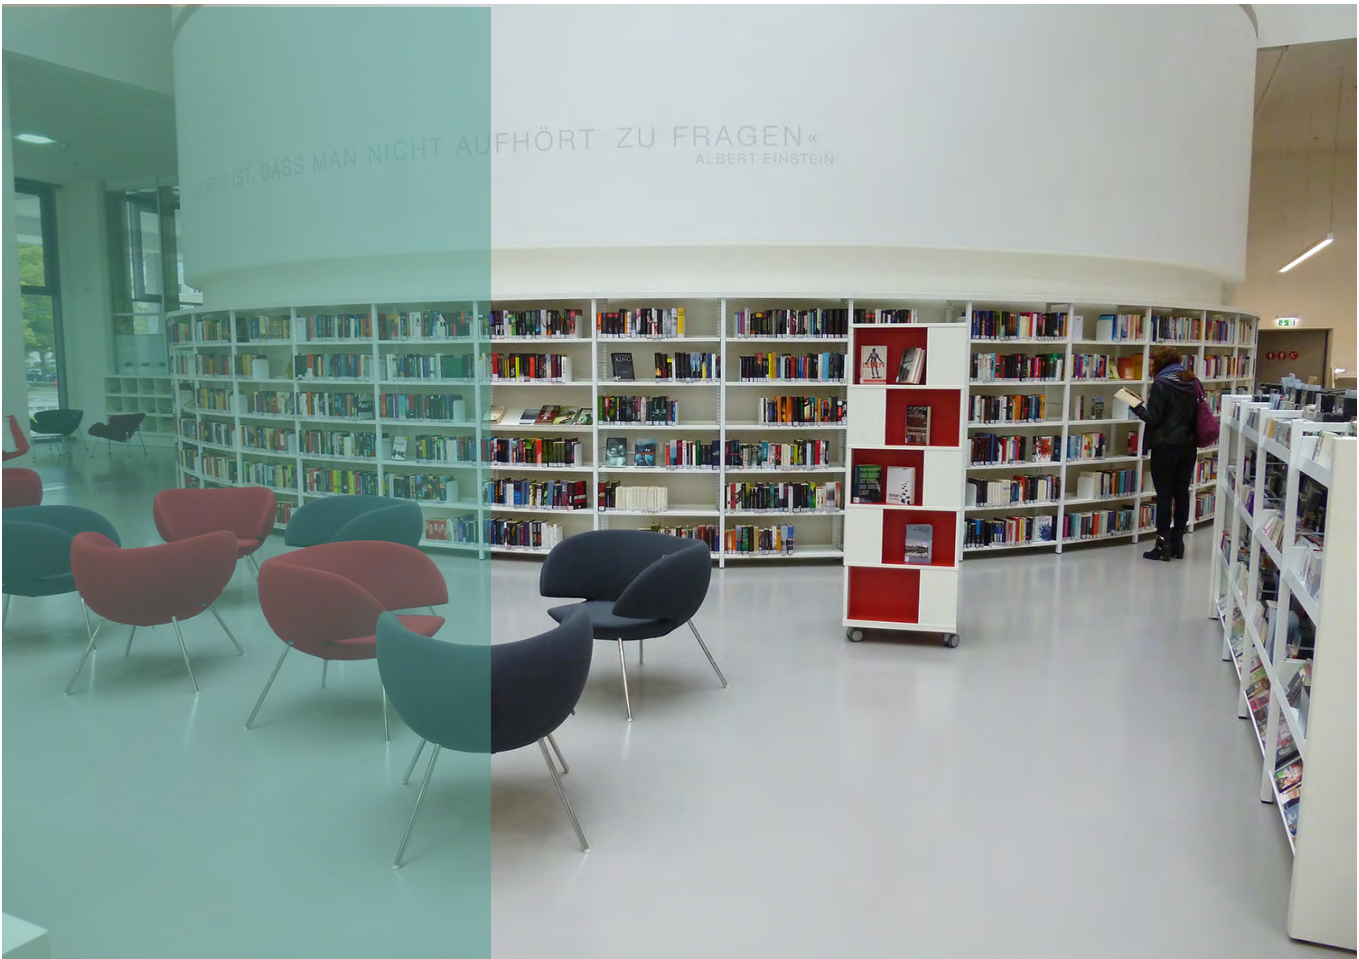

LABYRINTH

BOOK TOWER

WWW.BCILIBRARIES.COM

LABYRINTH BOOK TOWER

WWW.BCILIBRARIES.COM

Presenting your books means portraying your library

Make a stage for your books. Show what is important for you! Most of the media in a library are fairly small. Noticeable furniture creates a perfect frame and attracts the desired attention. Make your users enthusiasts with these smart design ideas. Your readers expect books and shelves. Surprise them with our presentation towers. Today's library is much more than shelf boards and long shelves. Create an inviting atmosphere through friendly furniture. This will support the number of visitors as well as the working climate.

Book Tower LABYRINTH

Wooden body, plastic laminate.

As shown: Outside - traffic white, inside flame red.

Total width W 580 mm (22.8"), D 580 mm, (22.8"),

H 1100 mm (43.3") 3 High Unit

H 1750 mm (69") 5 High Unit

Total of 12/20 boards. (3H, 5H)

Book Openings

W 370 mm (14.6"), D 170 mm (6.7"), H 305 mm (12")

Capacity: approx. 180/300 paperbacks.

Unit comes with steerable wheels, 2 with stops

Order-No **B 7485 003** with 3 height units
B 7485 005 with 5 height units

Usually books are placed in shelves. But "normal" is not always desired and therefore we invented a special eye-catcher for your novels, paperbacks and mangas in a tower-shape concept: The design of this brand-new presentation furniture is thought outside the box, but quite obvious and natural. Boards and niches are arranged in a logical and exciting relation and make the tower a perfect example for the often quoted design theory: Form follows function!