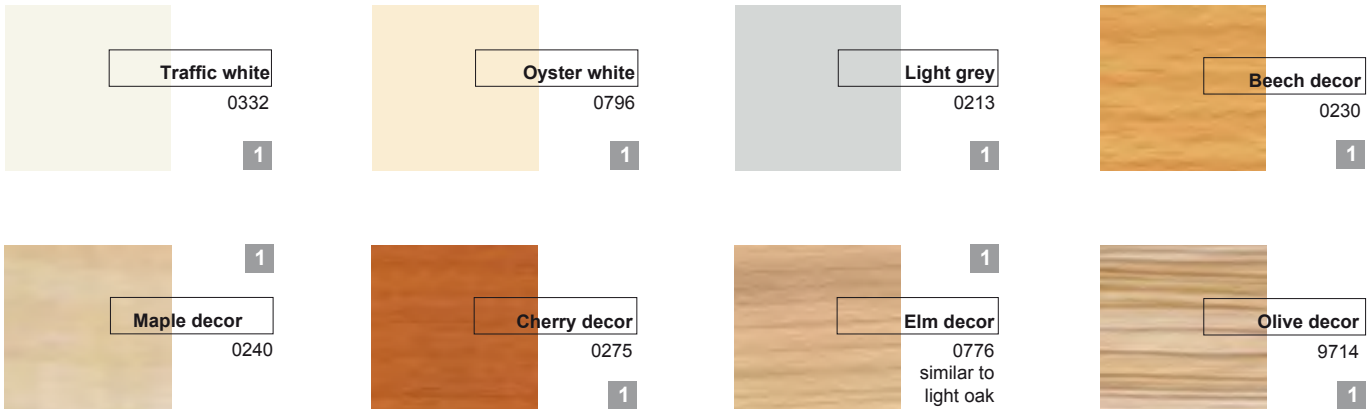

Surfaces

from solid wood veneer and plastic

Wooden surfaces are either directly plastic-coated or covered with an HPL laminated plastic, depending on their application. Differences in colour underline the characteristics of solid wood surfaces and cannot be avoided. Solid wood changes its colours under the influence of light. Table and work surfaces with solid wood veneer have only limited abrasion resistance. We recommend our highly resistant plastic decors for these types of surfaces. We use environmental-friendly lacquers for our solid wood surfaces.