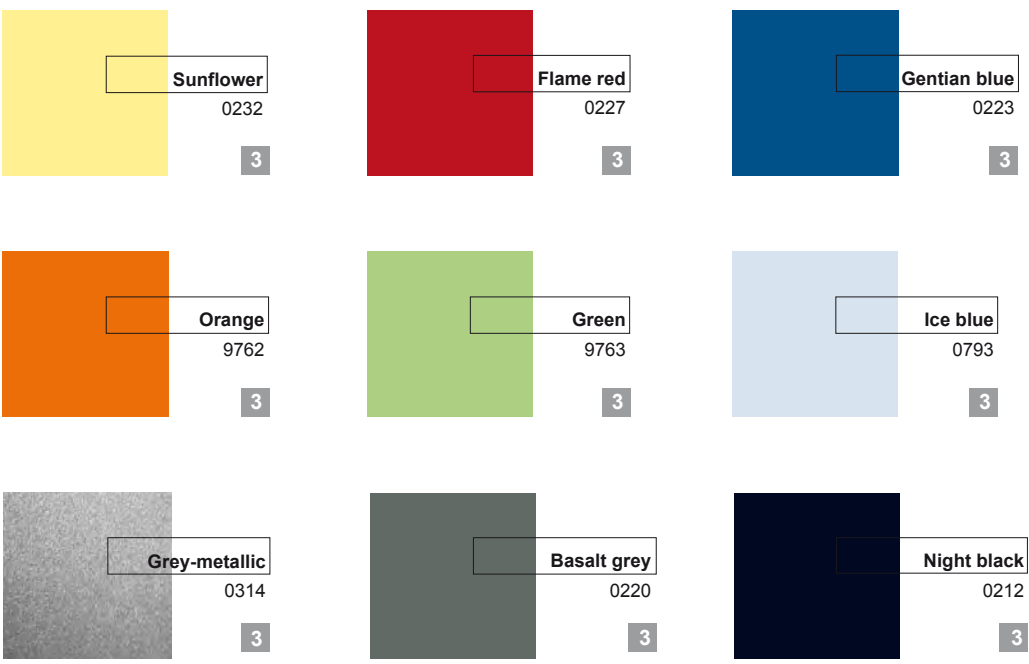

Surfaces

from solid wood veneer and plastic

Wooden surfaces are either directly plastic-coated or covered with an HPL laminated plastic, depending on their application. Differences in colour underline the characteristics of solid wood surfaces and cannot be avoided. Solid wood changes its colours under the influence of light. Table and work surfaces with solid wood veneer have only limited abrasion resistance. We recommend our highly resistant plastic decors for these types of surfaces. We use environmental-friendly lacquers for our solid wood surfaces.

DESIGN OPTIONS