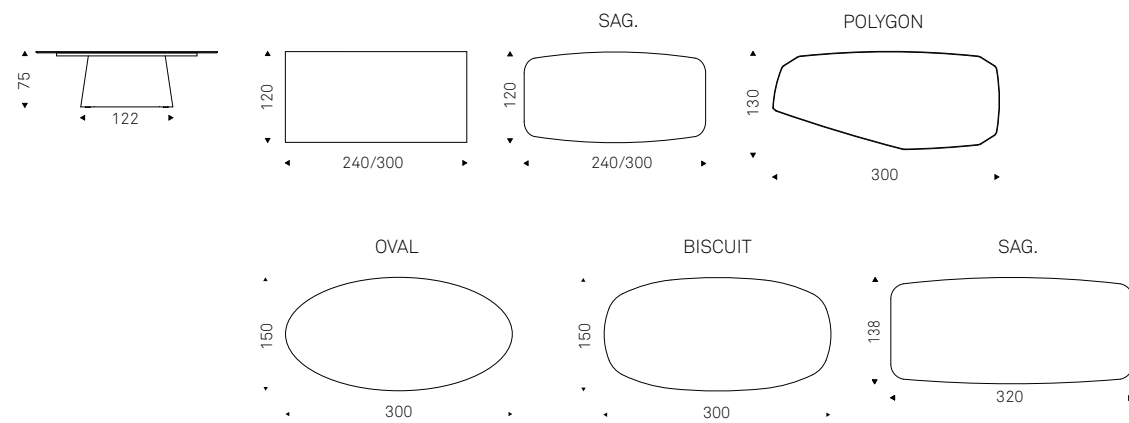

Napoleon Keramik

Paolo Cattelan | 2024

Tavolo con piano e base in ceramica Marmi nei colori Portoro opaco, Colosseo o Invisible opaco. Imperfezioni, variazioni cromatiche e irregolarità di forma della base sono caratteristiche della lavorazione e non sono da considerarsi difetti.

Table with top and base in ceramic Marmi matt Portoro, Colosseo or matt Invisible. Imperfections, color variations and irregularities on the base are characteristics of the workmanship and are not to be considered defects.

◀ NAPOLEON KERAMIK table in matt invisible ceramic
▶ NAPOLEON KERAMIK table in colosseo - MIRANDA WOOD chairs in soft leather 996 siena and burned oak frame - REGATA lamp - CREMONA sideboards in burned oak - KIMI rug in white colour - HARBOUR bookcase with burned oak shelves and boxes and bronze frame - NAHUN lamps