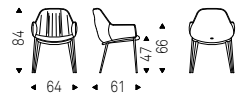

Scarlett ML

Luca Signoretti | 2024

Sedia con struttura in acciaio verniciato goffrato titanio, bronzo, graphite, pearl o nero. Rivestimento in tessuto, micro nubuck, ecopelle o pelle come da campionario. Non sfoderabile.

Chair with frame in titanium, bronze, graphite, pearl or black embossed lacquered steel. Cover in fabric, micro nubuck, soft leather or synthetic leather as per sample card. The cover is not removable.

◀ SCARLETT ML chair with soft leather 952 smoke and bronze frame
▶ SCARLETT ML chairs in glove soft leather GLV03 ecru and bronze frame