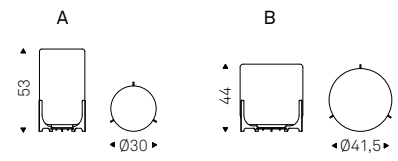

Dodo

Oriano Favaretto | 2024

Tavolino con struttura in vetro artistico decorato fumé. Base in metallo verniciato goffrato bronzo.

Coffee table with structure in artistic decorated fumé glass. Base in bronze embossed lacquered steel.