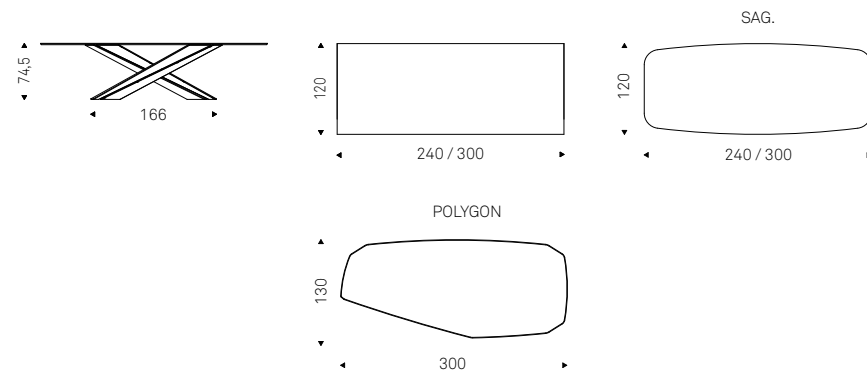

Lancer Keramik

Renato Guerra | 2022

Tavolo con base in acciaio verniciato gofrato titanio, bronzo, graphite, pearl, nero, brushed bronze o brushed grey. Piano in ceramica Marmi nei colori Alabastro, Supreme, Golden Calacatta opaco, Golden Calacatta lucido, Portoro opaco, Portoro lucido, Sahara Noir lucido, Makalu, Breccia, Corcovado, Kaindy, Borghini Calacatta opaco, Borghini Calacatta lucido, Colosseo, Andromeda, Luxor o Invisible opaco.

Table with embossed lacquered titanium, bronze, graphite, pearl, black, brushed bronze o brushed grey steel base. Top in ceramic Marmi Alabastro, Supreme, matt Golden Calacatta, glossy Golden Calacatta, matt Portoro, glossy Portoro, glossy Sahara Noir, Makalu, Breccia, Corcovado, Kaindy, matt Borghini Calacatta, glossy Borghini Calacatta, Colosseo, Andromeda, Luxor or Invisible opaco.