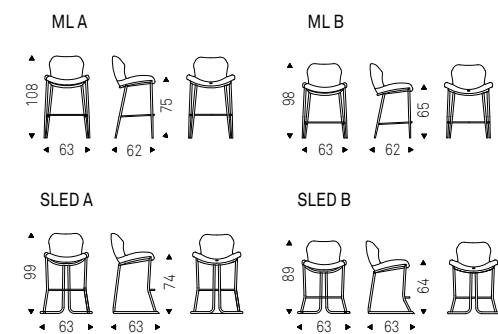

Rachel Sgabello

Luca Signoretti | 2024

Sgabello con struttura in acciaio verniciato gofrato titanio, bronzo, graphite, pearl o nero. Rivestimento in tessuto, micro nubuck, ecopelle o pelle come da campionario. Non sfoderabile.

Stool with frame in titanium, bronze, graphite, pearl or black embossed lacquered steel. Cover in fabric, micro nubuck, soft leather or synthetic leather as per sample card. The cover is not removable.