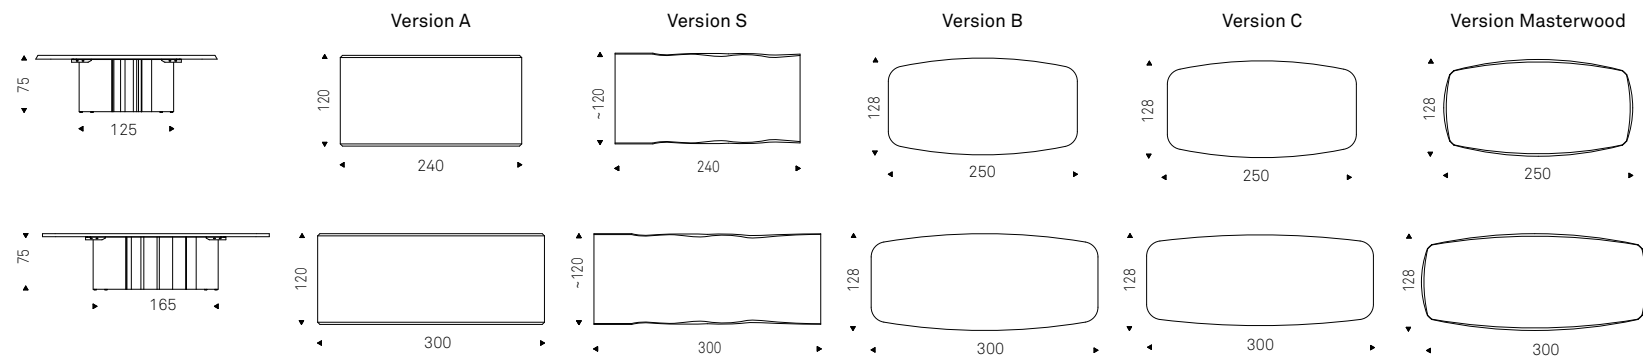

Margherita Fanti | 2024

Tavolo con base in acciaio verniciato gofrato titanio, bronzo, Oxybrass o Oxygrey.

Versione "A": piano con bordi obliqui in noce Canaletto, rovere Heritage, rovere bruciato o rovere naturale, il piano ha lo spessore di 5cm. Misure speciali a richiesta.

Versione "S": piano con bordi irregolari in massello di noce Canaletto, rovere bruciato o rovere naturale, spessore 4cm.

Versione "B": piano a botte con bordi bisellati in noce Canaletto o rovere bruciato.

Versione "C": piano in Olmo tinto poro aperto nero opaco con profilo inferiore arrotondato verniciato Brushed Bronze.

Versione "Masterwood": Piano sagomato in noce Canaletto o rovere bruciato realizzato con listelli, diversi tra loro, posizionati in diagonale. Bordi obliqui e arrotondati.

Table with embossed lacquered titanium, bronze, Oxybrass or Oxygrey steel base.

Version "A": top with angled edges in Canaletto walnut, Heritage oak, burned oak or natural oak. 5cm thick wooden top.

Version "S": top with irregular solid wood edges in Canaletto walnut, burned oak or natural oak, 4cm thickness.

Version "B": barrel top with angled edges in Canaletto walnut or burned oak.

Version "C": top in Elm open pore matt black with Brushed Bronze lacquered and rounded lower profile.

Version "Masterwood": boat shaped top in Canaletto walnut or burned oak made of diagonal wooden planks of different sizes. Oblique and rounded edges.

PAPEL WOOD B table with oxygrey base and burned oak top