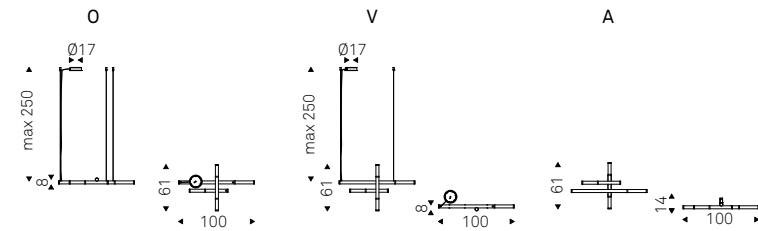

Regata

Studio Kronos | 2024

Lampada a soffitto e applique con struttura in acciaio verniciato iron grey satinato e dettagli in ottone spazzolato. Paralumi in vetro borosilicato cannettato. Attacco a soffitto in acciaio cromo nero. Illuminazione a led. Optional telecomando e ricevitore.

Ceiling lamp and applique with frame in satin iron grey steel and brushed brass details. Lampshades in borosilicate ribbed glass. Ceiling plate in black chrome steel. Led lights. Optional: remote control and receiver.