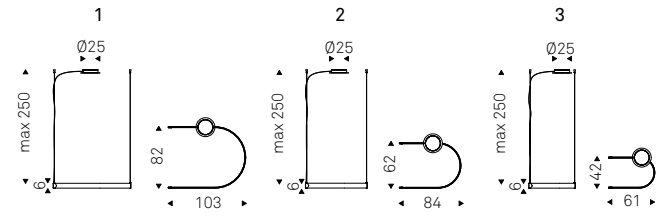

Bluebell

Studio Kronos | 2024

Lampada a soffitto con struttura in acciaio verniciato iron grey satinato e dettagli in ottone spazzolato. Attacco a soffitto in acciaio cromo nero. Illuminazione a led. Optional telecomando e ricevitore.

Ceiling lamp with frame in satin iron grey steel and brushed brass details. Ceiling plate in black chrome steel. Led lights. Optional: remote control and receiver.