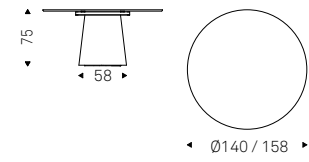

Rado Keramik Round

Paolo Cattelan | 2024

Tavolo con piano e base in ceramica Marmi nei colori Portoro opaco, Colosseo o Invisible opaco. Imperfezioni, variazioni cromatiche e irregolarità di forma della base sono caratteristiche della lavorazione e non sono da considerarsi difetti.

Table with top and base in ceramic Marmi matt Portoro, Colosseo or matt Invisible. Imperfections, color variations and irregularities on the base are characteristics of the workmanship and are not to be considered defects.