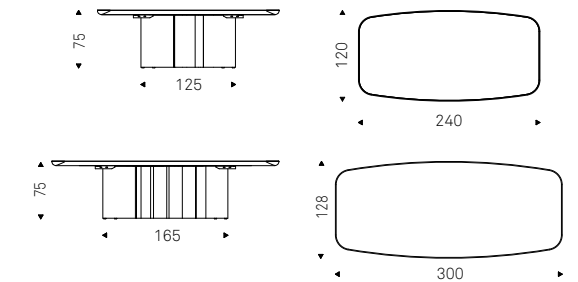

Papel Keramik Premium

Margherita Fanti | 2024

Tavolo con base in acciaio verniciato gofrato titanio, bronzo, Oxybrass o Oxygrey. Piano in ceramica Marmi nei colori Alabastro, Supreme, Golden Calacatta opaco, Golden Calacatta lucido, Portoro opaco, Portoro lucido, Sahara Noir lucido, Makalu, Breccia, Borghini Calacatta opaco, Borghini Calacatta lucido, Colosseo, Andromeda, Luxor o Invisible opaco con profilo inferiore arrotondato e verniciato Brushed Bronze o Brushed Grey. Il piano 300x128 ha lo spessore di 6cm, il 240x120 di 5cm. Variazioni cromatiche e di spazzolatura della finitura Brushed sono caratteristiche della lavorazione artigianale e non sono da considerarsi difetti.

Table with embossed lacquered titanium, bronze, Oxybrass or Oxygrey steel base. Top in ceramic Marmi Alabastro, Supreme, matt Golden Calacatta, glossy Golden Calacatta, matt Portoro, glossy Portoro, glossy Sahara Noir, Makalu, Breccia, matt Borghini Calacatta, glossy Borghini Calacatta, Colosseo, Andromeda, Luxor or matt Invisible with Brushed Bronze or Brushed Grey lacquered and rounded lower profile. 6cm thick top on 300x128 version and 5cm on 240x120 version. Colour and brushing variations of the Brushed finish are characteristics of the handcrafted processing and should not be considered as defects.

PAPEL KERAMIK PREMIUM with titanium base, matt golden calacatta ceramic top and brushed grey lower profile