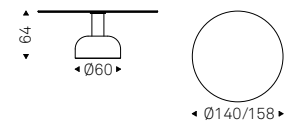

Ritz Lounge

Yasuhiro Shito | 2024

Tavolo con base in acciaio verniciato gofrato titanio o bronzo. Piano in ceramica Marmi nei colori Alabastro, Supreme, Golden Calacatta opaco, Golden Calacatta lucido, Portoro opaco, Portoro lucido, Sahara Noir lucido, Makalu, Breccia, Colosseo, Andromeda, Luxor o Invisible opaco. Optional vassoio centrotavola girevole Lazy Susan.

Table with base in titanium or bronze embossed lacquered steel. Top in Marmi Alabastro, Supreme, matt Golden Calacatta, glossy Golden Calacatta, matt Portoro, glossy Portoro, glossy Sahara Noir, Makalu, Breccia, Colosseo, Andromeda, Luxor or matt Invisible. Optional central swiveling tray Lazy Susan.