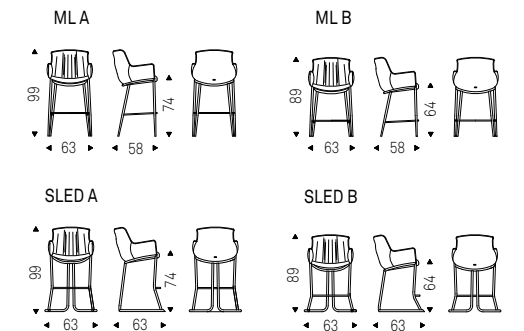

Rhonda Sgabello

Luca Signoretti | 2024

Sgabello con struttura in acciaio verniciato gofrato titanio, bronzo, graphite, pearl o nero. Rivestimento in tessuto, micro nubuck, ecopelle o pelle come da campionario. Non sfoderabile.

Stool with frame in titanium, bronze, graphite, pearl or black embossed lacquered steel. Cover in fabric, micro nubuck, soft leather or synthetic leather as per sample card. The cover is not removable.