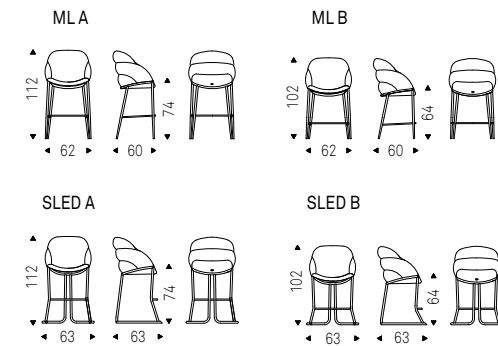

Camilla Sgabello

Luca Signoretti | 2024

Sgabello con struttura in acciaio verniciato gofrato titanio, bronzo, graphite, pearl o nero. Rivestimento in tessuto, micro nubuck, ecopelle o pelle come da campionario. Non sfoderabile

Stool with frame in titanium, bronze, graphite, pearl or black embossed lacquered steel. Cover in fabric, micro nubuck, soft leather or synthetic leather as per sample card. The cover is not removable.