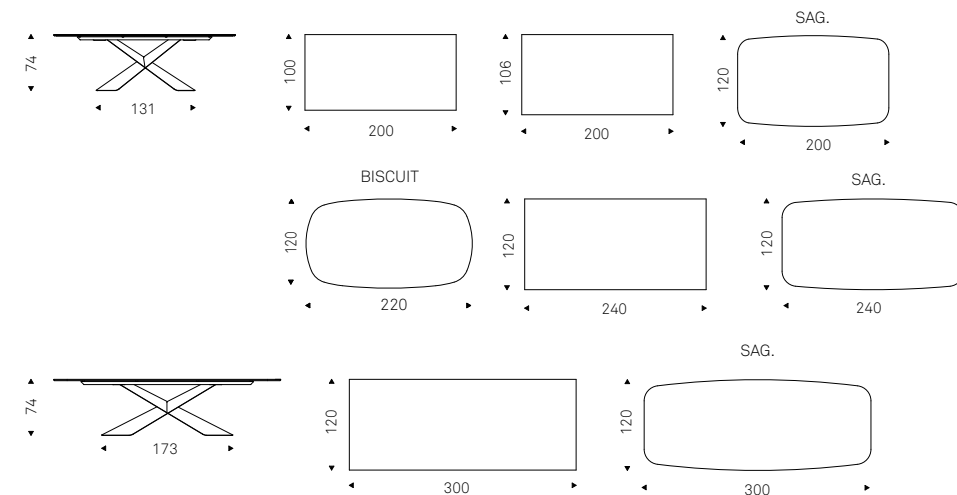

Tyron Keramik

Paolo Cattelan | 2020

Tavolo con base in acciaio verniciato gofrato titanio, bronzo, graphite o nero, Brushed Bronze o Brushed Grey. Piano in ceramica Marmi nei colori Alabastro, Supreme, Golden Calacatta opaco, Golden Calacatta lucido, Portoro opaco, Portoro lucido, Sahara Noir lucido, Makalu, Breccia, Corcovado, Kaindy, Borghini Calacatta opaco, Borghini Calacatta lucido, Colosseo, Andromeda, Luxor o Invisible opaco.

Table with base in titanium, bronze, graphite or black embossed lacquered steel, Brushed Bronze or Brushed Grey lacquered steel. Top in ceramic Marmi Alabastro, Supreme, matt Golden Calacatta, glossy Golden Calacatta, matt Portoro, glossy Portoro, glossy Sahara Noir, Makalu, Breccia, Corcovado, Kaindy, matt Borghini Calacatta, glossy Borghini Calacatta, Colosseo, Andromeda, Luxor or matt Invisible.