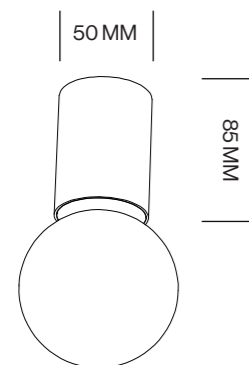

ROZETTA CEILING

DESIGNED BY ALAIN MONNENS

tossB

PRODUCT INFORMATION

ROZETTA S

LAMP TYPE	RETROFIT LED
FITTING	E27
WATTAGE	15W
VOLTAGE	230V
CLASS	1

ORDER CODE

BLACK	T52C1IZL
CHROME	T52C1IAP
GOLD	T52C1IAD
WHITE	T52C1IWL

ROZETTA M

LAMP TYPE	RETROFIT LED
FITTING	E27
WATTAGE	15W
VOLTAGE	230V
CLASS	1

ORDER CODE

BLACK	T52C2IZL
CHROME	T52C2IAP
GOLD	T52C2IAD
WHITE	T52C2IWL

ROZETTA L

LAMP TYPE	RETROFIT LED
FITTING	E27
WATTAGE	15W
VOLTAGE	230V
CLASS	1

ORDER CODE

BLACK	T52C3IZL
CHROME	T52C3IAP
GOLD	T52C3IAD
WHITE	T52C3IWL

tossB