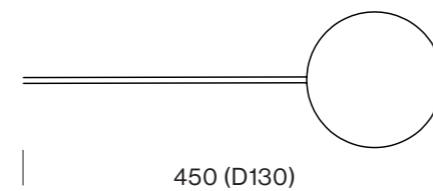

ORDER CODE

WHITE	T100P8DWL
BLACK	T100P8DZL

ROUND CONTROL MINI ARM 5

LAMP TYPE	LED (TRIAC)
COLOUR TEMP.	2700K
WATTAGE	6W
VOLTAGE	230V
CRI	90
LUMEN	600

ORDER CODE

WHITE	T100P11DWL
BLACK	T100P11DZL

ORDER 2 ARMS WITH BASE 1
ORDER 4 ARMS WITH BASE 2
ORDER 6 ARMS WITH BASE 3