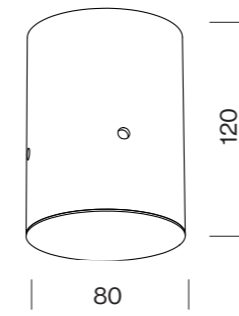

ORDER CODE

WHITE	T100P8DWL
BLACK	T100P8DZL

ROUND CONTROL MINI ARM 5

LAMP TYPE	LED (TRIAC)
COLOUR TEMP.	2700K
WATTAGE	6W
VOLTAGE	230V
CRI	90
LUMEN	600

ORDER CODE

WHITE	T100P11DWL
BLACK	T100P11DZL

ORDER 2 ARMS WITH BASE 1
ORDER 4 ARMS WITH BASE 2
ORDER 6 ARMS WITH BASE 3