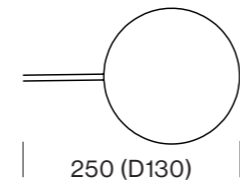

ORDER CODE

WHITE	T100P8DWL
BLACK	T100P8DZL

ROUND CONTROL MINI ARM 5

LAMP TYPE	LED (TRIAC)
COLOUR TEMP.	2700K
WATTAGE	6W
VOLTAGE	230V
CRI	90
LUMEN	600

ORDER CODE

WHITE	T100P11DWL
BLACK	T100P11DZL

ORDER 2 ARMS WITH BASE 1
ORDER 4 ARMS WITH BASE 2
ORDER 6 ARMS WITH BASE 3