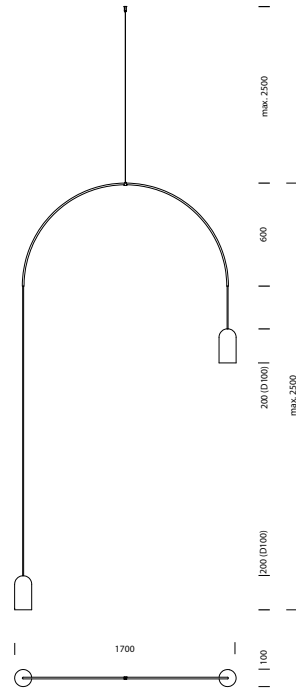

BOW XL FLOOR