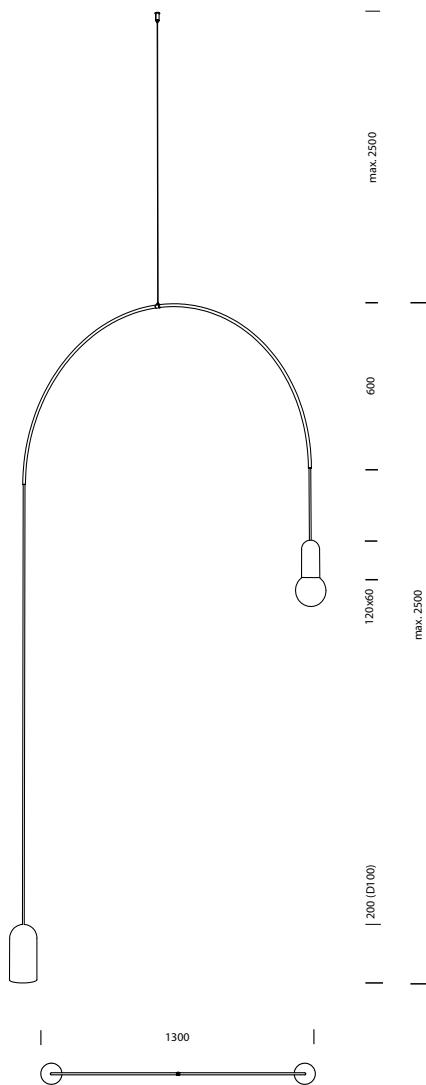

BOW FLOOR MINI