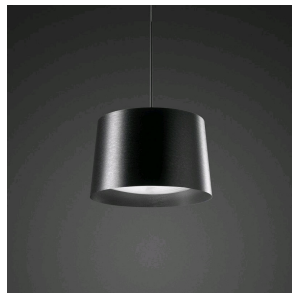

Twiggy Grid XL, outdoor
family

FOSCARINI

Twiggy