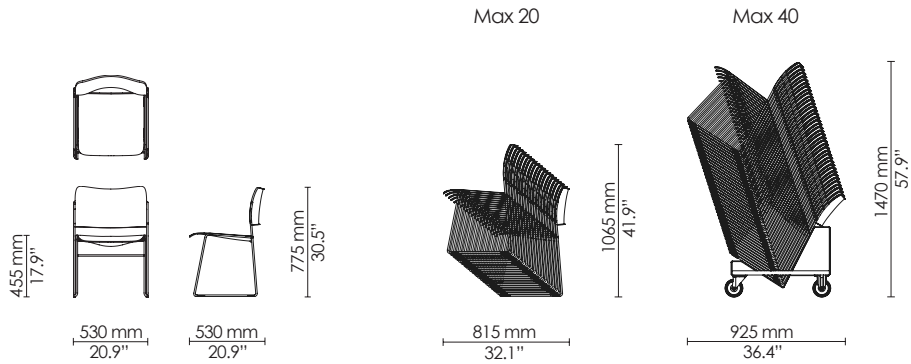

Side chair
Veneer/Polyamide

Armchair
Veneer/Polyamide

40/4 xtra
Veneer

Lounge chair
Veneer

Side chair
Upholstered

Armchair
Upholstered

40/4 xtra
Upholstered

Lounge chair
Upholstered

Barstool
Veneer/Polyamide

Max 10

Barstool
Counter height
Veneer/Polyamide

Max 10

Side chair
Wood frame

Max 12

Max 25

Side chair
Wood frame
Seat upholstered