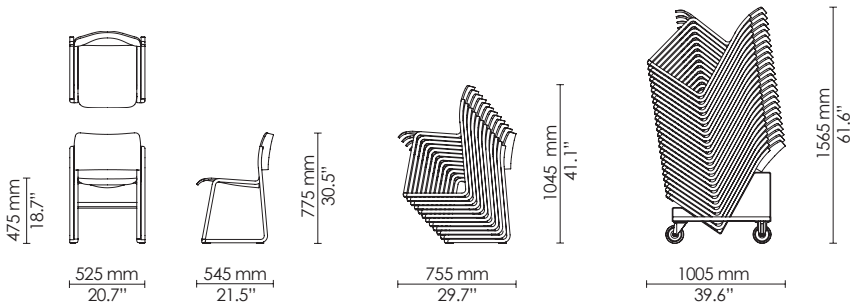

Barstool
Veneer/Polyamide

Max 10

Barstool
Counter height
Veneer/Polyamide

Max 10

Side chair
Wood frame

Max 12

Max 25

Side chair
Wood frame
Seat upholstered

Max 10

Max 20

Swivel side chair
Veneer/Polyamide

Swivel armchair
Veneer/Polyamide

Swivel side chair
Upholstered

Swivel armchair
Upholstered