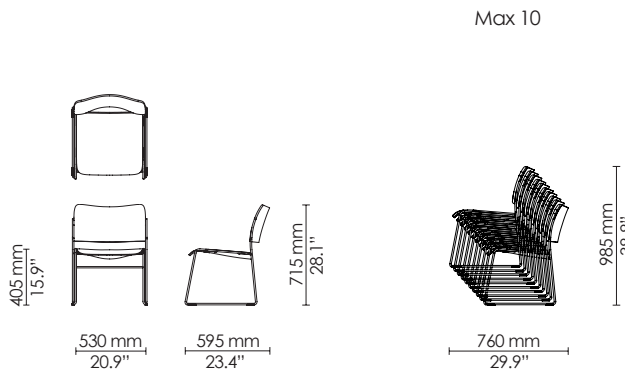

Side chair
Veneer/Polyamide

Armchair
Veneer/Polyamide

40/4 xtra
Veneer

Lounge chair
Veneer

Side chair
Upholstered

Armchair
Upholstered

40/4 xtra
Upholstered

Lounge chair
Upholstered

Side chair
Metal

Side chair
with writing tablet

Armchair
with writing tablet

Linked chairs
- Brace linking
- Eye/hook linking
- Arm linking

Chair dolly
- Single

*Applicable for side chairs
Veneer/Stain/Polyamide

Barstool
Veneer/Polyamide

Max 10

Barstool
Counter height
Veneer/Polyamide

Max 10

Side chair
Wood frame

Max 12

Max 25

Side chair
Wood frame
Seat upholstered

Max 10

Max 20

Swivel side chair
Veneer/Polyamide

Swivel armchair
Veneer/Polyamide

Swivel side chair
Upholstered

Swivel armchair
Upholstered