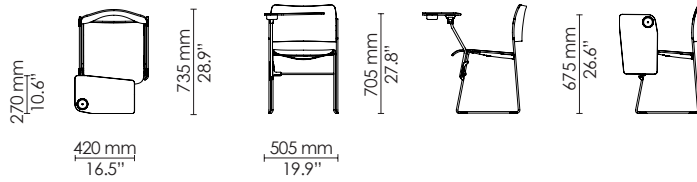

Side chair
Metal

Side chair
with writing tablet

Armchair
with writing tablet

Linked chairs
- Brace linking
- Eye/hook linking
- Arm linking

Chair dolly
- Single

*Applicable for side chairs
Veneer/Stain/Polyamide

Barstool
Veneer/Polyamide

Max 10

Barstool
Counter height
Veneer/Polyamide

Max 10

Side chair
Wood frame

Max 12

Max 25

Side chair
Wood frame
Seat upholstered