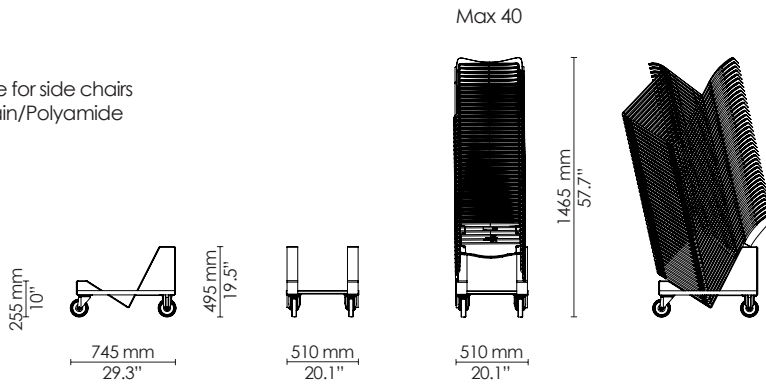

Side chair
Metal

Side chair
with writing tablet

Armchair
with writing tablet

Linked chairs
- Brace linking
- Eye/hook linking
- Arm linking

Chair dolly
- Single

*Applicable for side chairs
Veneer/Stain/Polyamide

Barstool
Veneer/Polyamide

Max 10

Barstool
Counter height
Veneer/Polyamide

Max 10

Side chair
Wood frame

Max 12

Max 25

Side chair
Wood frame
Seat upholstered