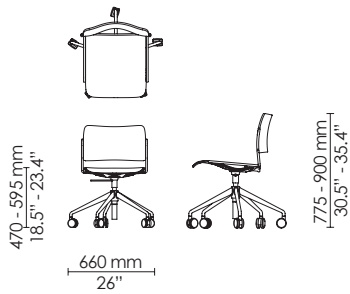

Barstool
Veneer/Polyamide

Max 10

Barstool
Counter height
Veneer/Polyamide

Max 10

Side chair
Wood frame

Max 12

Max 25

Side chair
Wood frame
Seat upholstered

Max 10

Max 20

Swivel side chair
Veneer/Polyamide

Swivel armchair
Veneer/Polyamide

Swivel side chair
Upholstered

Swivel armchair
Upholstered