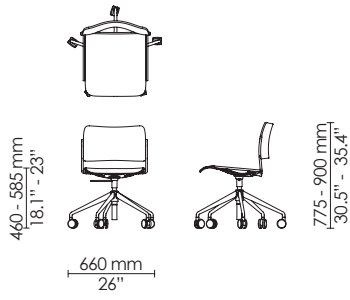

Barstool
Veneer/Polyamide

Max 10

Barstool
Counter height
Veneer/Polyamide

Max 10

Side chair
Wood frame

Max 12

Max 25

Side chair
Wood frame
Seat upholstered

Max 10

Max 20

Swivel side chair
Veneer/Polyamide

Swivel armchair
Veneer/Polyamide

Swivel side chair
Upholstered

Swivel armchair
Upholstered