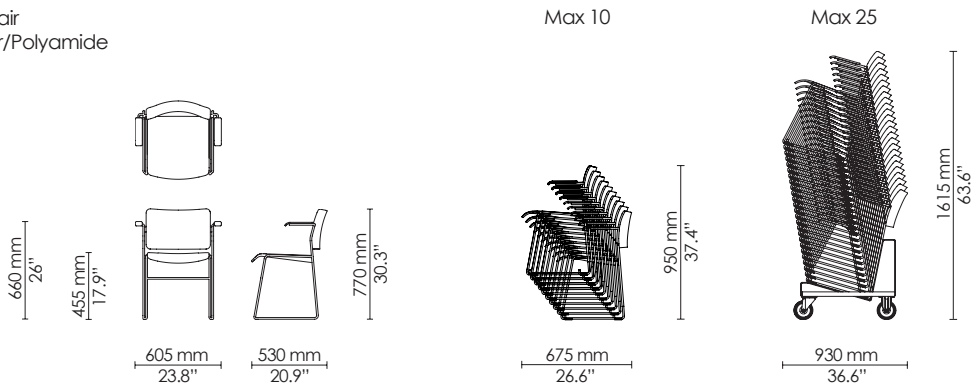

Side chair
Veneer/Polyamide

Armchair
Veneer/Polyamide

40/4 xtra
Veneer

Lounge chair
Veneer

Side chair
Upholstered

Armchair
Upholstered

40/4 xtra
Upholstered

Lounge chair
Upholstered

Barstool
Veneer/Polyamide

Max 10

Barstool
Counter height
Veneer/Polyamide

Max 10

Side chair
Wood frame

Max 12

Max 25

Side chair
Wood frame
Seat upholstered