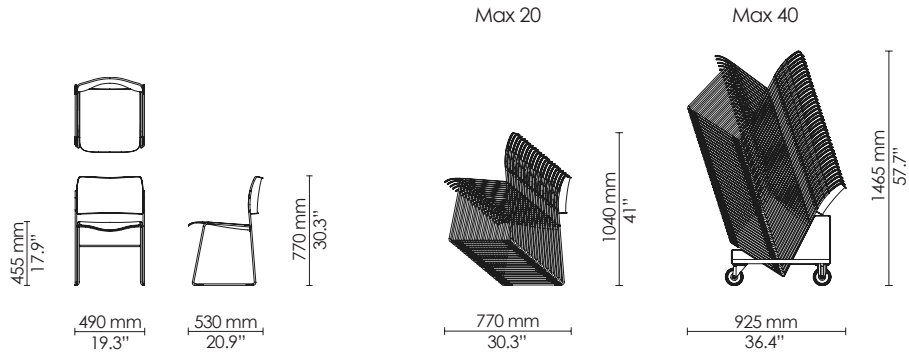

Side chair
Metal