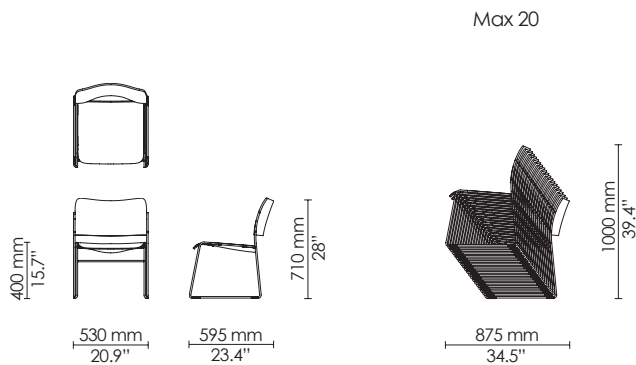

Side chair
Veneer/Polyamide

Armchair
Veneer/Polyamide

40/4 xtra
Veneer

Lounge chair
Veneer

Side chair
Upholstered

Armchair
Upholstered

40/4 xtra
Upholstered

Lounge chair
Upholstered

Barstool
Veneer/Polyamide

Max 10

Barstool
Counter height
Veneer/Polyamide

Max 10

Side chair
Wood frame

Max 12

Max 25

Side chair
Wood frame
Seat upholstered