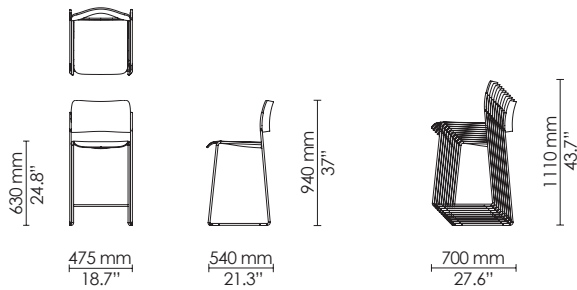

Barstool
Veneer/Polyamide

Max 10

Barstool
Counter height
Veneer/Polyamide

Max 10

Side chair
Wood frame

Max 12

Max 25

Side chair
Wood frame
Seat upholstered