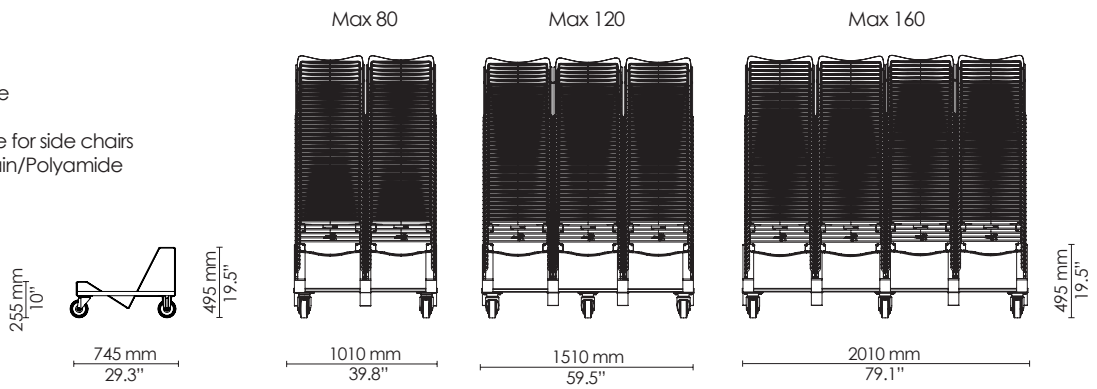

*Contact HOWE for information on dollies for other 40/4 chair versions

Chair dolly
- Double
- Triple
- Quadruple

*Applicable for side chairs
Veneer/Stain/Polyamide