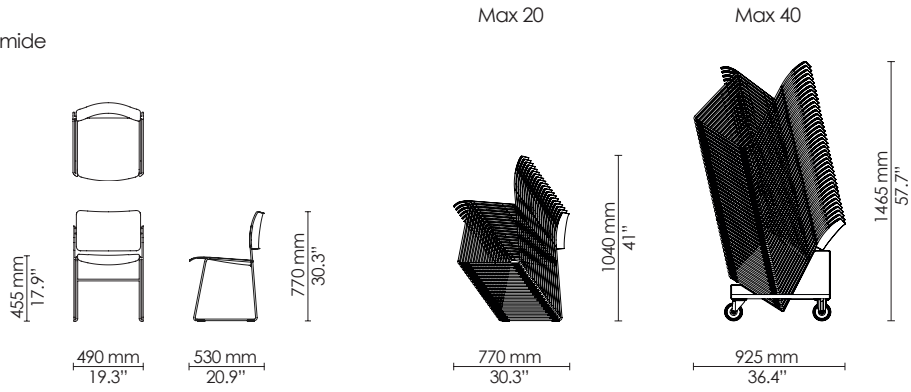

Side chair
Veneer/Polyamide

Armchair
Veneer/Polyamide

40/4 xtra
Veneer

Lounge chair
Veneer

Side chair
Upholstered

Armchair
Upholstered

40/4 xtra
Upholstered

Lounge chair
Upholstered

Side chair
Metal

Side chair
with writing tablet

Armchair
with writing tablet

Linked chairs
- Brace linking
- Eye/hook linking
- Arm linking

Chair dolly
- Single

*Applicable for side chairs
Veneer/Stain/Polyamide

Barstool
Veneer/Polyamide

Max 10

Barstool
Counter height
Veneer/Polyamide

Max 10

Side chair
Wood frame

Max 12

Max 25

Side chair
Wood frame
Seat upholstered