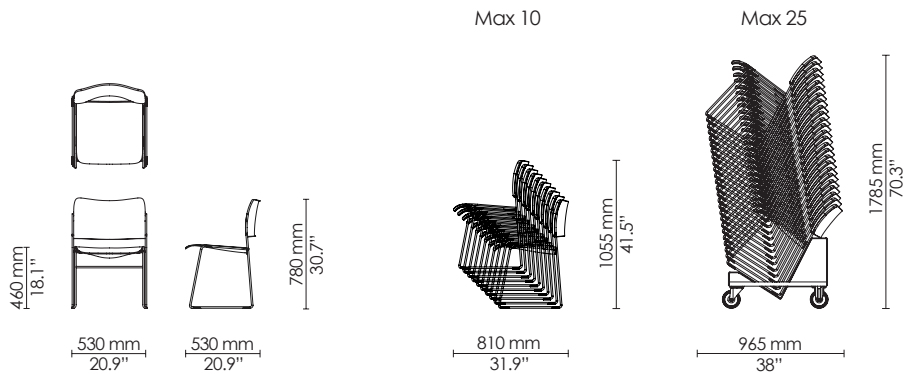

Side chair
Veneer/Polyamide

Armchair
Veneer/Polyamide

40/4 xtra
Veneer

Lounge chair
Veneer

Side chair
Upholstered

Armchair
Upholstered

40/4 xtra
Upholstered

Lounge chair
Upholstered

Side chair
Metal

Side chair
with writing tablet

Armchair
with writing tablet

Linked chairs
- Brace linking
- Eye/hook linking
- Arm linking

Chair dolly
- Single

*Applicable for side chairs
Veneer/Stain/Polyamide

Barstool
Veneer/Polyamide

Max 10

Barstool
Counter height
Veneer/Polyamide

Max 10

Side chair
Wood frame

Max 12

Max 25

Side chair
Wood frame
Seat upholstered

Max 10

Max 20

Swivel side chair
Veneer/Polyamide

Swivel armchair
Veneer/Polyamide

Swivel side chair
Upholstered

Swivel armchair
Upholstered