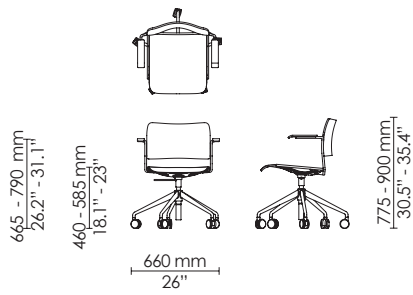

Barstool
Veneer/Polyamide

Max 10

Barstool
Counter height
Veneer/Polyamide

Max 10

Side chair
Wood frame

Max 12

Max 25

Side chair
Wood frame
Seat upholstered

Max 10

Max 20

Swivel side chair
Veneer/Polyamide

Swivel armchair
Veneer/Polyamide

Swivel side chair
Upholstered

Swivel armchair
Upholstered