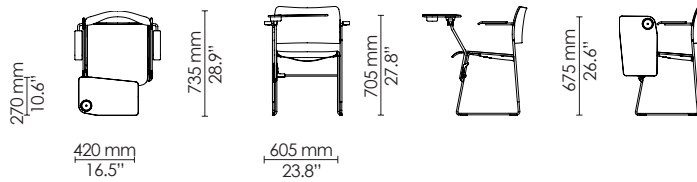

Side chair
Metal

Side chair
with writing tablet

Armchair
with writing tablet

Linked chairs
- Brace linking
- Eye/hook linking
- Arm linking

Chair dolly
- Single

*Applicable for side chairs
Veneer/Stain/Polyamide

Barstool
Veneer/Polyamide

Max 10

Barstool
Counter height
Veneer/Polyamide

Max 10

Side chair
Wood frame

Max 12

Max 25

Side chair
Wood frame
Seat upholstered