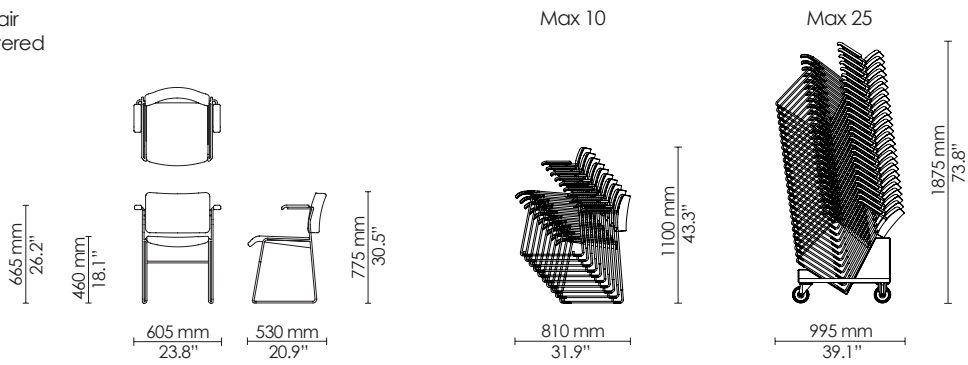

Side chair
Veneer/Polyamide

Armchair
Veneer/Polyamide

40/4 xtra
Veneer

Lounge chair
Veneer

Side chair
Upholstered

Armchair
Upholstered

40/4 xtra
Upholstered

Lounge chair
Upholstered

Side chair
Metal

Side chair
with writing tablet

Armchair
with writing tablet

Linked chairs
- Brace linking
- Eye/hook linking
- Arm linking

Chair dolly
- Single

*Applicable for side chairs
Veneer/Stain/Polyamide

Barstool
Veneer/Polyamide

Max 10

Barstool
Counter height
Veneer/Polyamide

Max 10

Side chair
Wood frame

Max 12

Max 25

Side chair
Wood frame
Seat upholstered