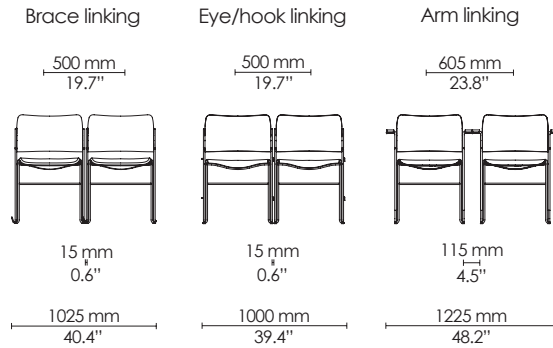

Side chair
Metal

Side chair
with writing tablet

Armchair
with writing tablet

Linked chairs
- Brace linking
- Eye/hook linking
- Arm linking

Chair dolly
- Single

*Applicable for side chairs
Veneer/Stain/Polyamide

Barstool
Veneer/Polyamide

Max 10

Barstool
Counter height
Veneer/Polyamide

Max 10

Side chair
Wood frame

Max 12

Max 25

Side chair
Wood frame
Seat upholstered