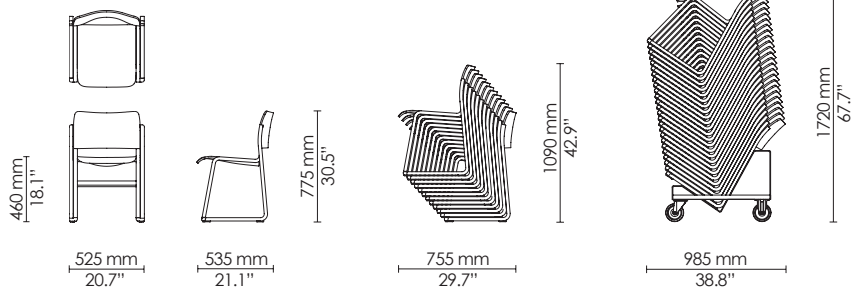

Barstool
Veneer/Polyamide

Max 10

Barstool
Counter height
Veneer/Polyamide

Max 10

Side chair
Wood frame

Max 12

Max 25

Side chair
Wood frame
Seat upholstered

Max 10

Max 20

Swivel side chair
Veneer/Polyamide

Swivel armchair
Veneer/Polyamide

Swivel side chair
Upholstered

Swivel armchair
Upholstered