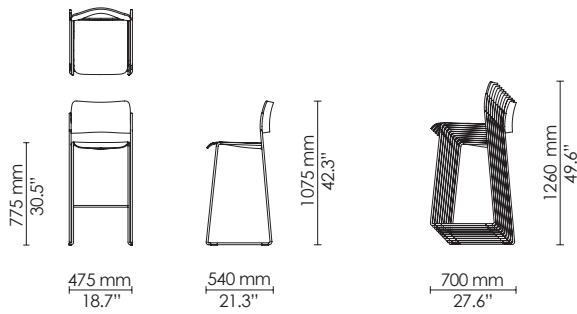

Side chair
Metal

Side chair
with writing tablet

Armchair
with writing tablet

Linked chairs
- Brace linking
- Eye/hook linking
- Arm linking

Chair dolly
- Single

*Applicable for side chairs
Veneer/Stain/Polyamide

*Contact HOWE for information on dollies for other 40/4 chair versions

Chair dolly
- Double
- Triple
- Quadruple

*Applicable for side chairs
Veneer/Stain/Polyamide

*Contact HOWE for information on dollies for other 40/4 chair versions

Barstool
Veneer/Polyamide

Max 10

Barstool
Counter height
Veneer/Polyamide

Max 10

Side chair
Wood frame

Max 12

Max 25

Side chair
Wood frame
Seat upholstered