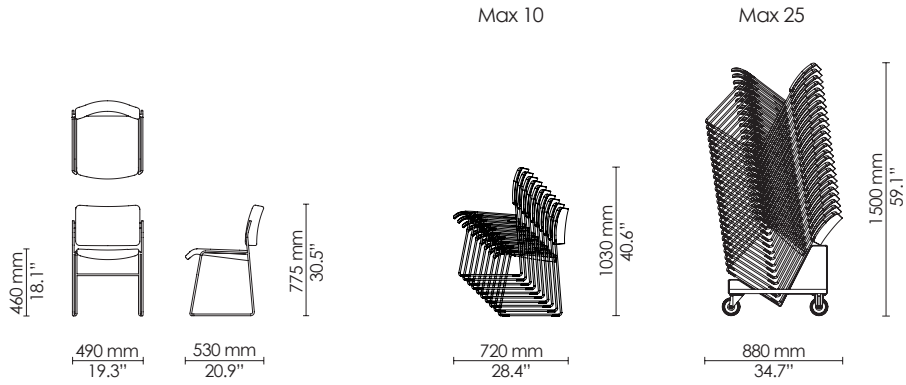

Side chair
Veneer/Polyamide

Armchair
Veneer/Polyamide

40/4 xtra
Veneer

Lounge chair
Veneer

Side chair
Upholstered

Armchair
Upholstered

40/4 xtra
Upholstered

Lounge chair
Upholstered

Side chair
Metal

Side chair
with writing tablet

Armchair
with writing tablet

Linked chairs
- Brace linking
- Eye/hook linking
- Arm linking

Chair dolly
- Single

*Applicable for side chairs
Veneer/Stain/Polyamide

Barstool
Veneer/Polyamide

Max 10

Barstool
Counter height
Veneer/Polyamide

Max 10

Side chair
Wood frame

Max 12

Max 25

Side chair
Wood frame
Seat upholstered