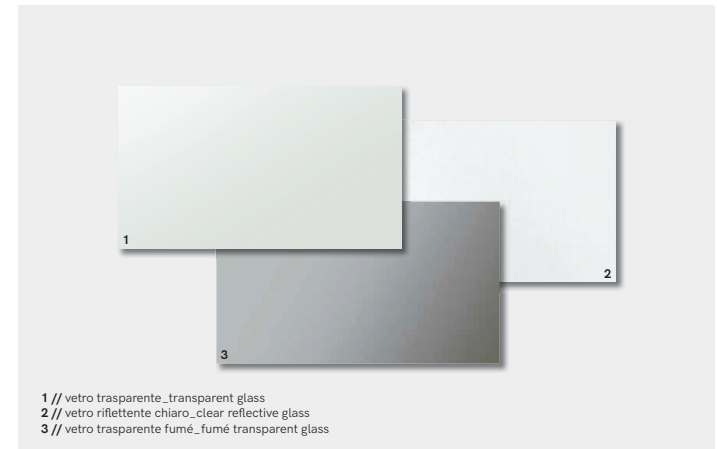

vetri lucidi e opachi ante Glass // glossy and matt glass for Glass doors

specchio ante Glass // mirror for Glass doors

vetro ante City Glass // glass for City Glass doors

// Interno, scocca e attrezzatura interna
Internal, carcase and interior fittings