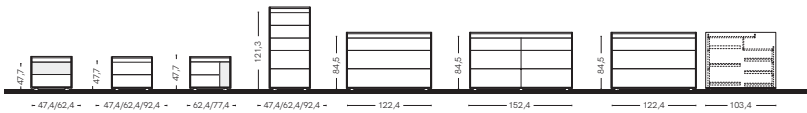

## // Trend

On the right, free-standing chest of drawers W.122.4 cm with ottanio glossy burnished glass top. Next page, example of furnishing solution with Trend complements for bedside table H.47.7 cm W.62.4 cm arena matt arena glass top, bedside table H.47.7 cm W.77.4 cm pumice and matt pumice glass top, chest of drawers W.122.4 cm arena and matt pumice glass top, 7-drawer chest W.92.4 cm octane matt octane glass top.